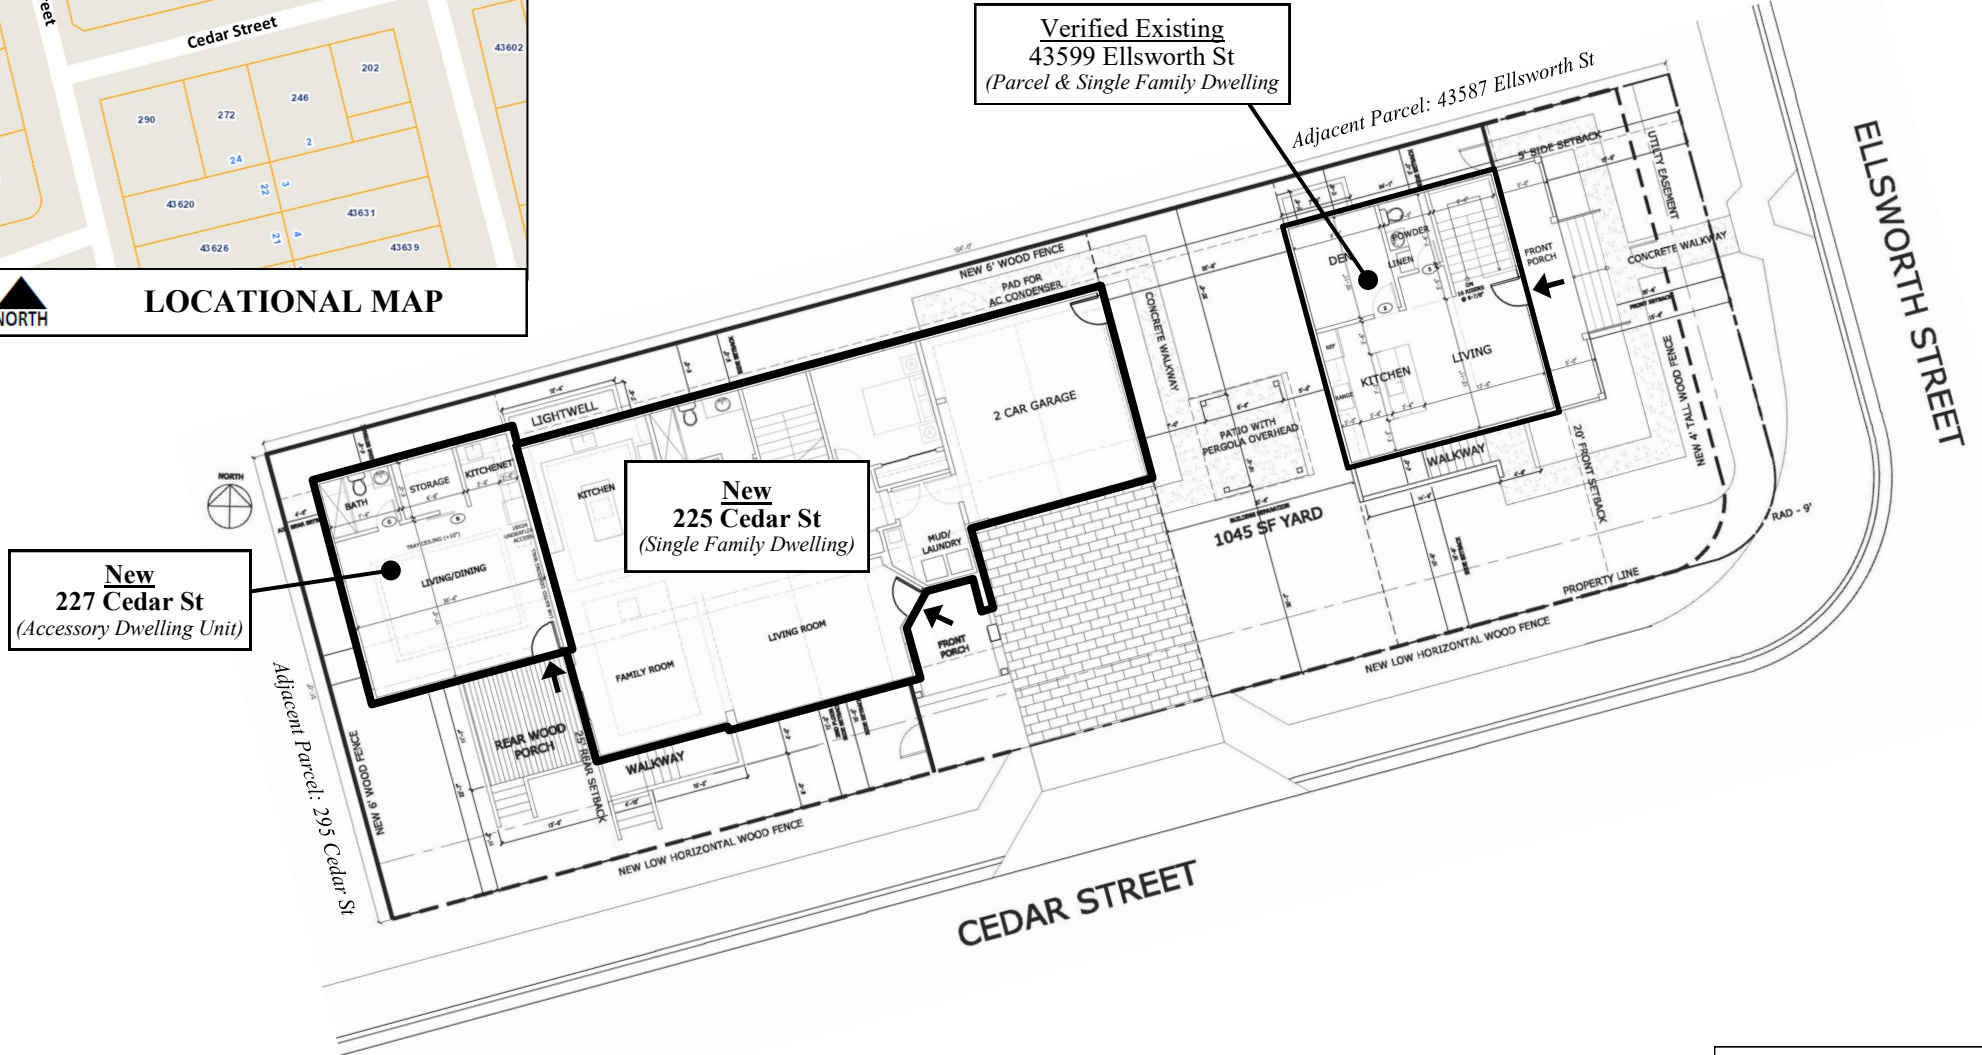

ADDRESS CHRONOLOGY

- Parcel address issued at time of initial development: 1892
- Addresses issued to single family dwelling and accessory dwelling unit: 7/10/2020 (RC)

FOR ADDRESSING PURPOSES ONLY

SP84-0304 7/10/2020 (RC)

Legend

➤ Front Door Location