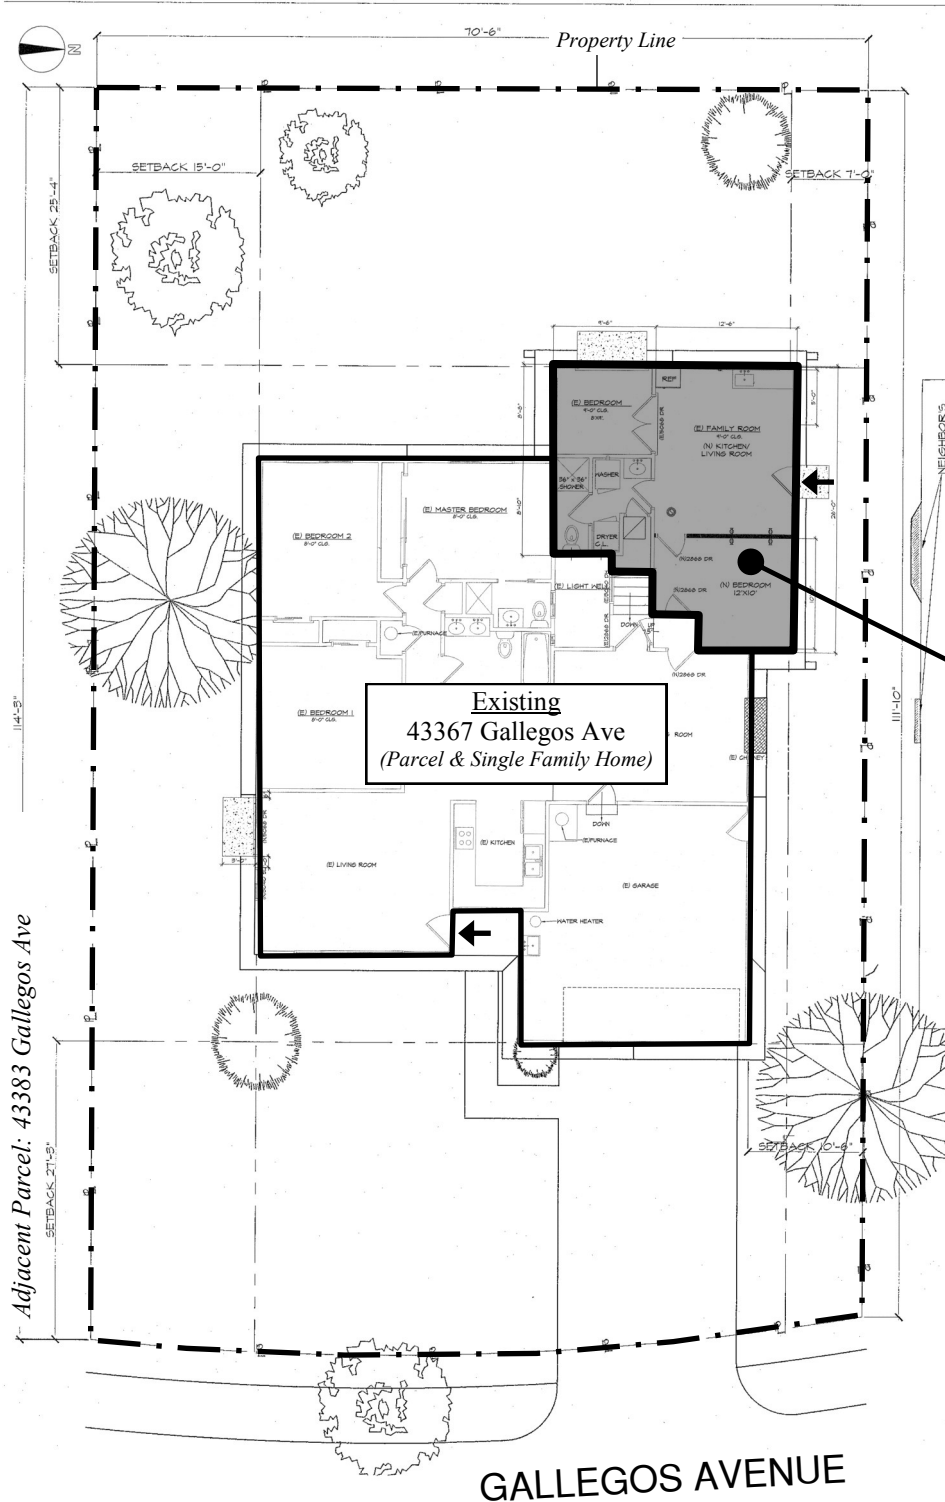

ADDRESS CHRONOLOGY

- Parcel address issued at time of initial development: 1957
- Address issued to jr. accessory dwelling unit: 9/9/2019 (RC)

New
43365 Gallegos Ave
(Jr. Accessory Dwelling Unit)

Legend

➤ Front Door Location

FOR ADDRESSING PURPOSES ONLY

SP84-0301 9/9/2019 (RC)