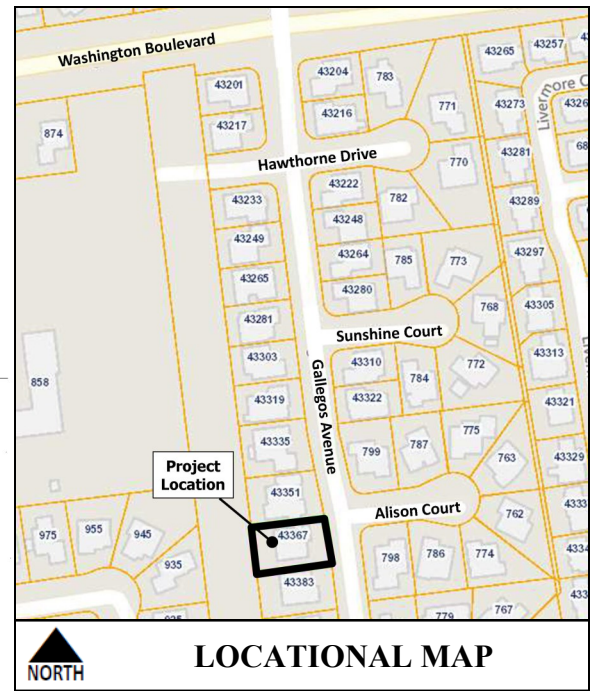

ADDRESS CHRONOLOGY

- Parcel address issued at time of initial development: 1957
- Address issued to jr. accessory dwelling unit: 9/9/2019 (RC)

New
43365 Gallegos Ave
(Jr. Accessory Dwelling Unit)

Legend

➤ Front Door Location

FOR ADDRESSING PURPOSES ONLY

SP84-0301 9/9/2019 (RC)