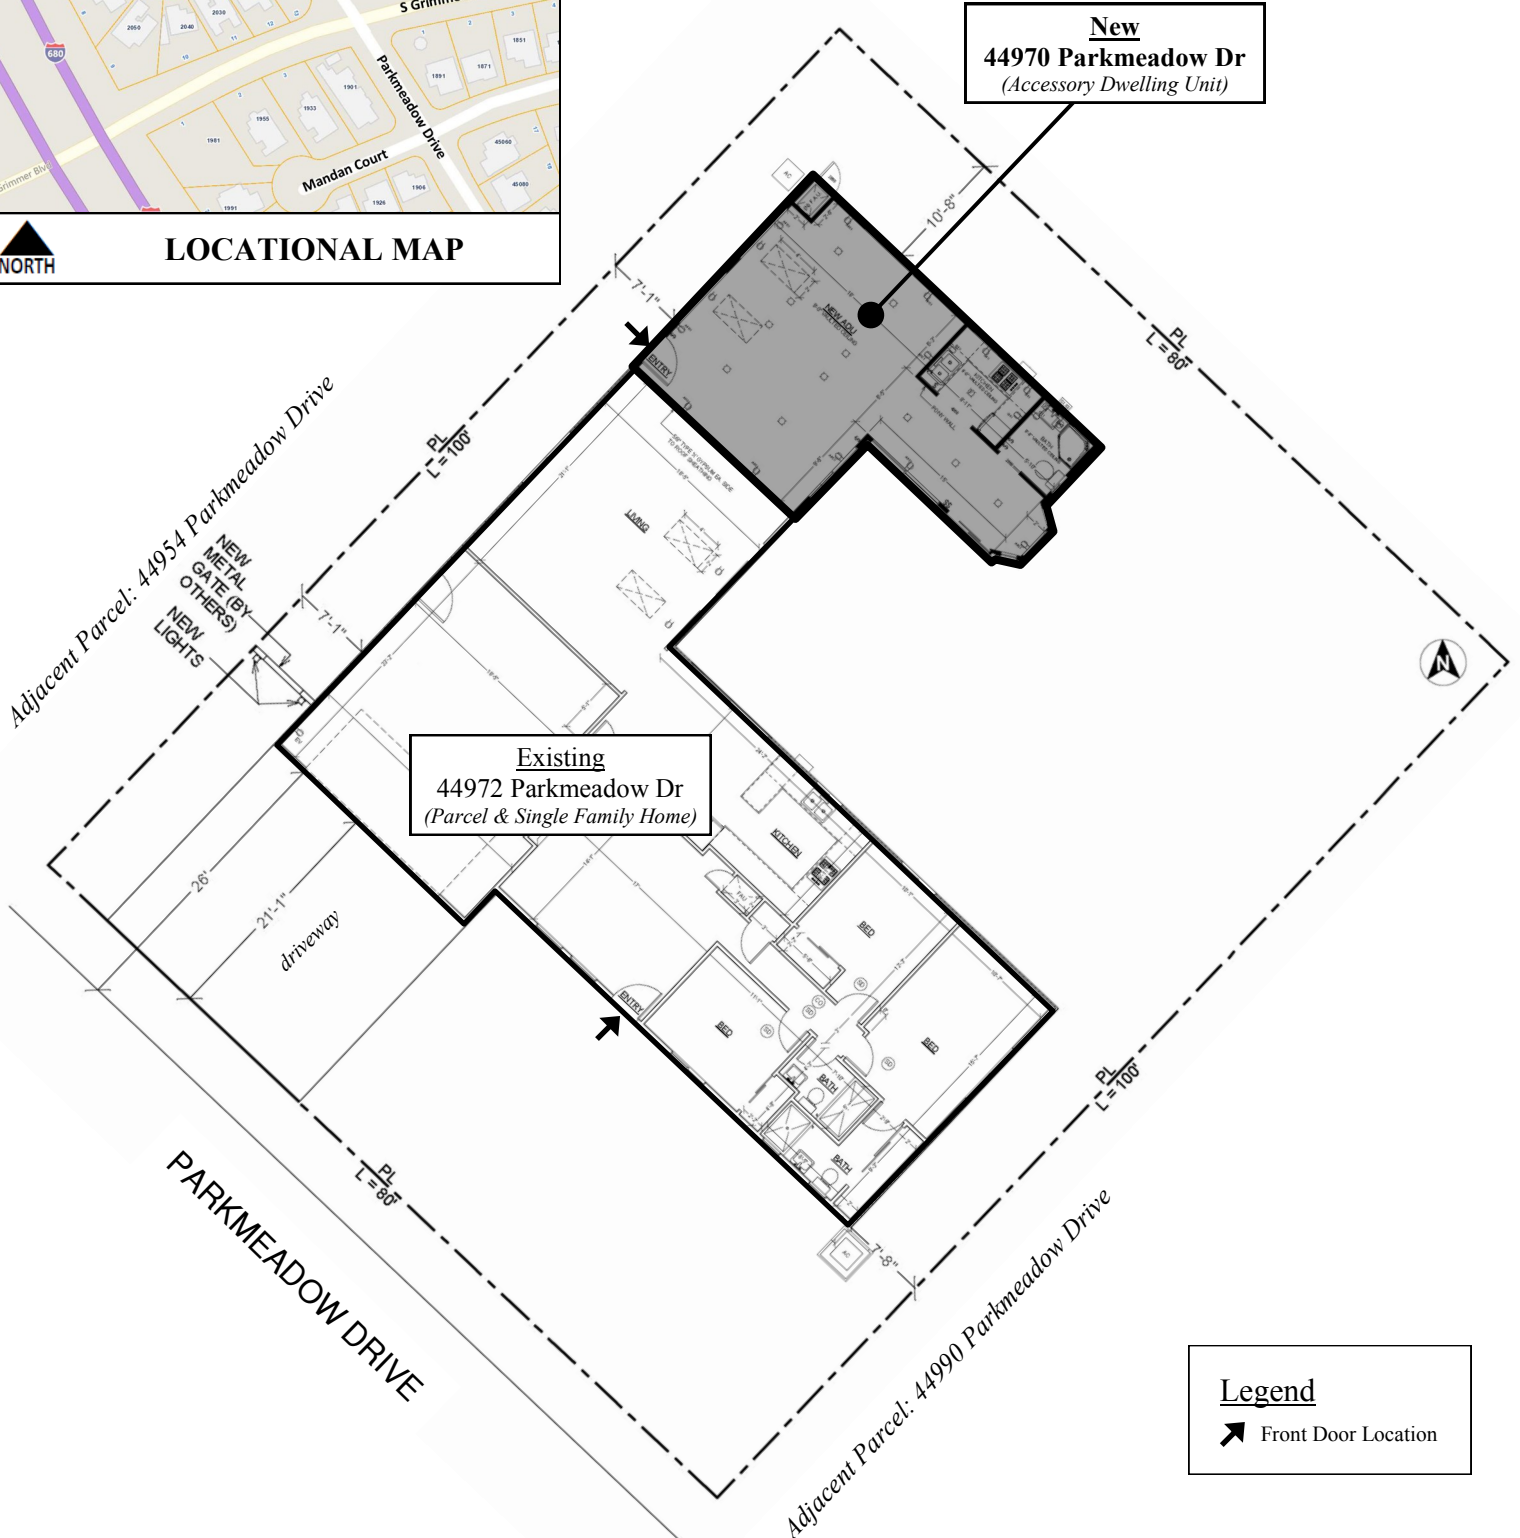

LOCATIONAL MAP

ADDRESS CHRONOLOGY

- Parcel address issued at time of initial development: 1961
- Address issued to accessory dwelling unit: 6/18/2019 (RC)

Legend

➔ Front Door Location