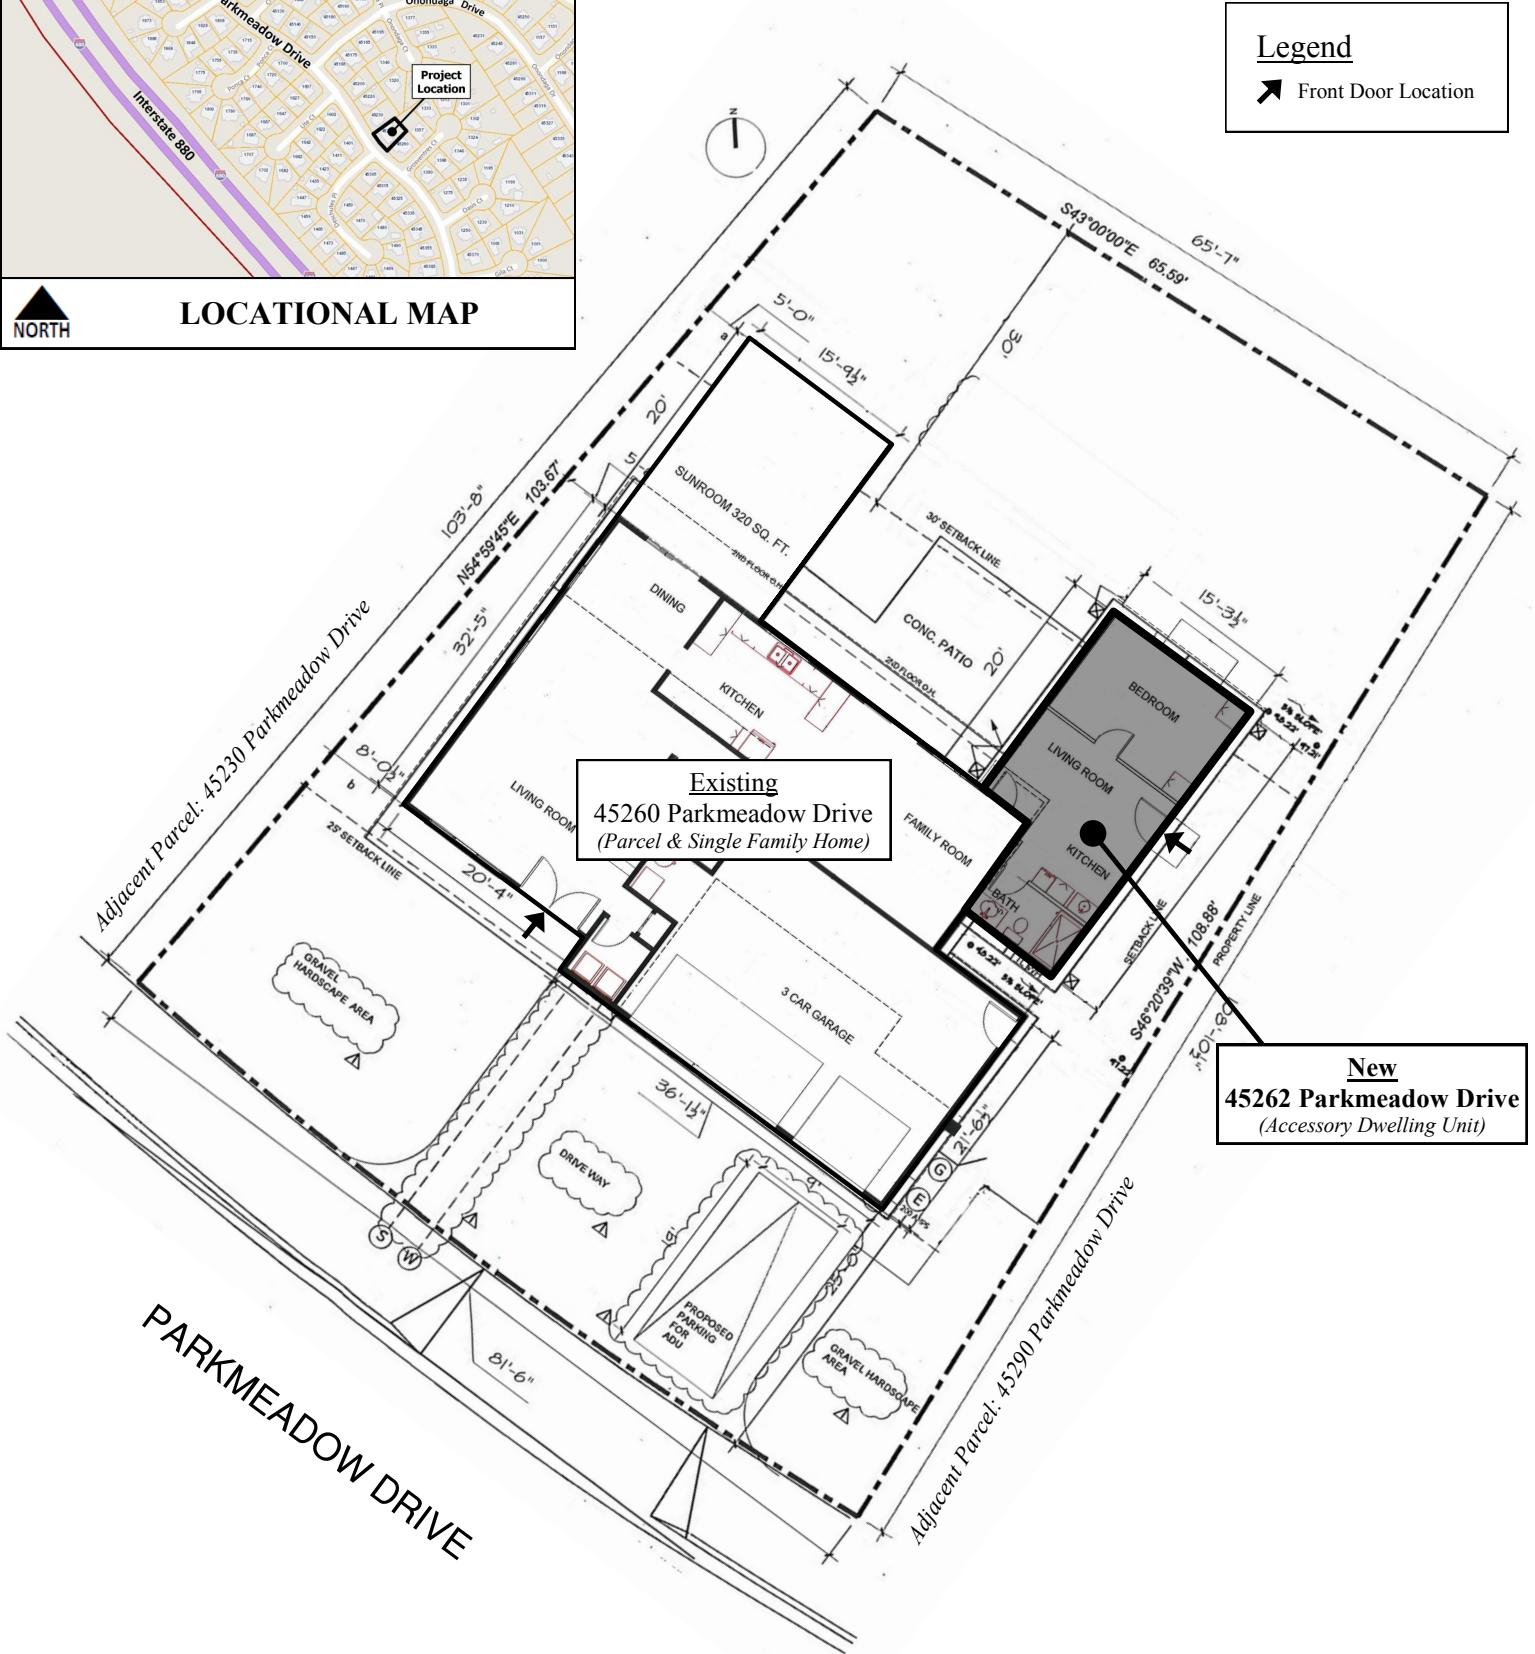

ADDRESS CHRONOLOGY

- Parcel address issued at time of initial development: 1980.
- Address issued to accessory dwelling unit: 2/25/2019 (RC)

Legend

➤ Front Door Location

LOCATIONAL MAP

Existing
45260 Parkmeadow Drive
(Parcel & Single Family Home)

New
45262 Parkmeadow Drive
(Accessory Dwelling Unit)

FOR ADDRESSING PURPOSES ONLY

SP84-0295 2/25/2019 (RC)