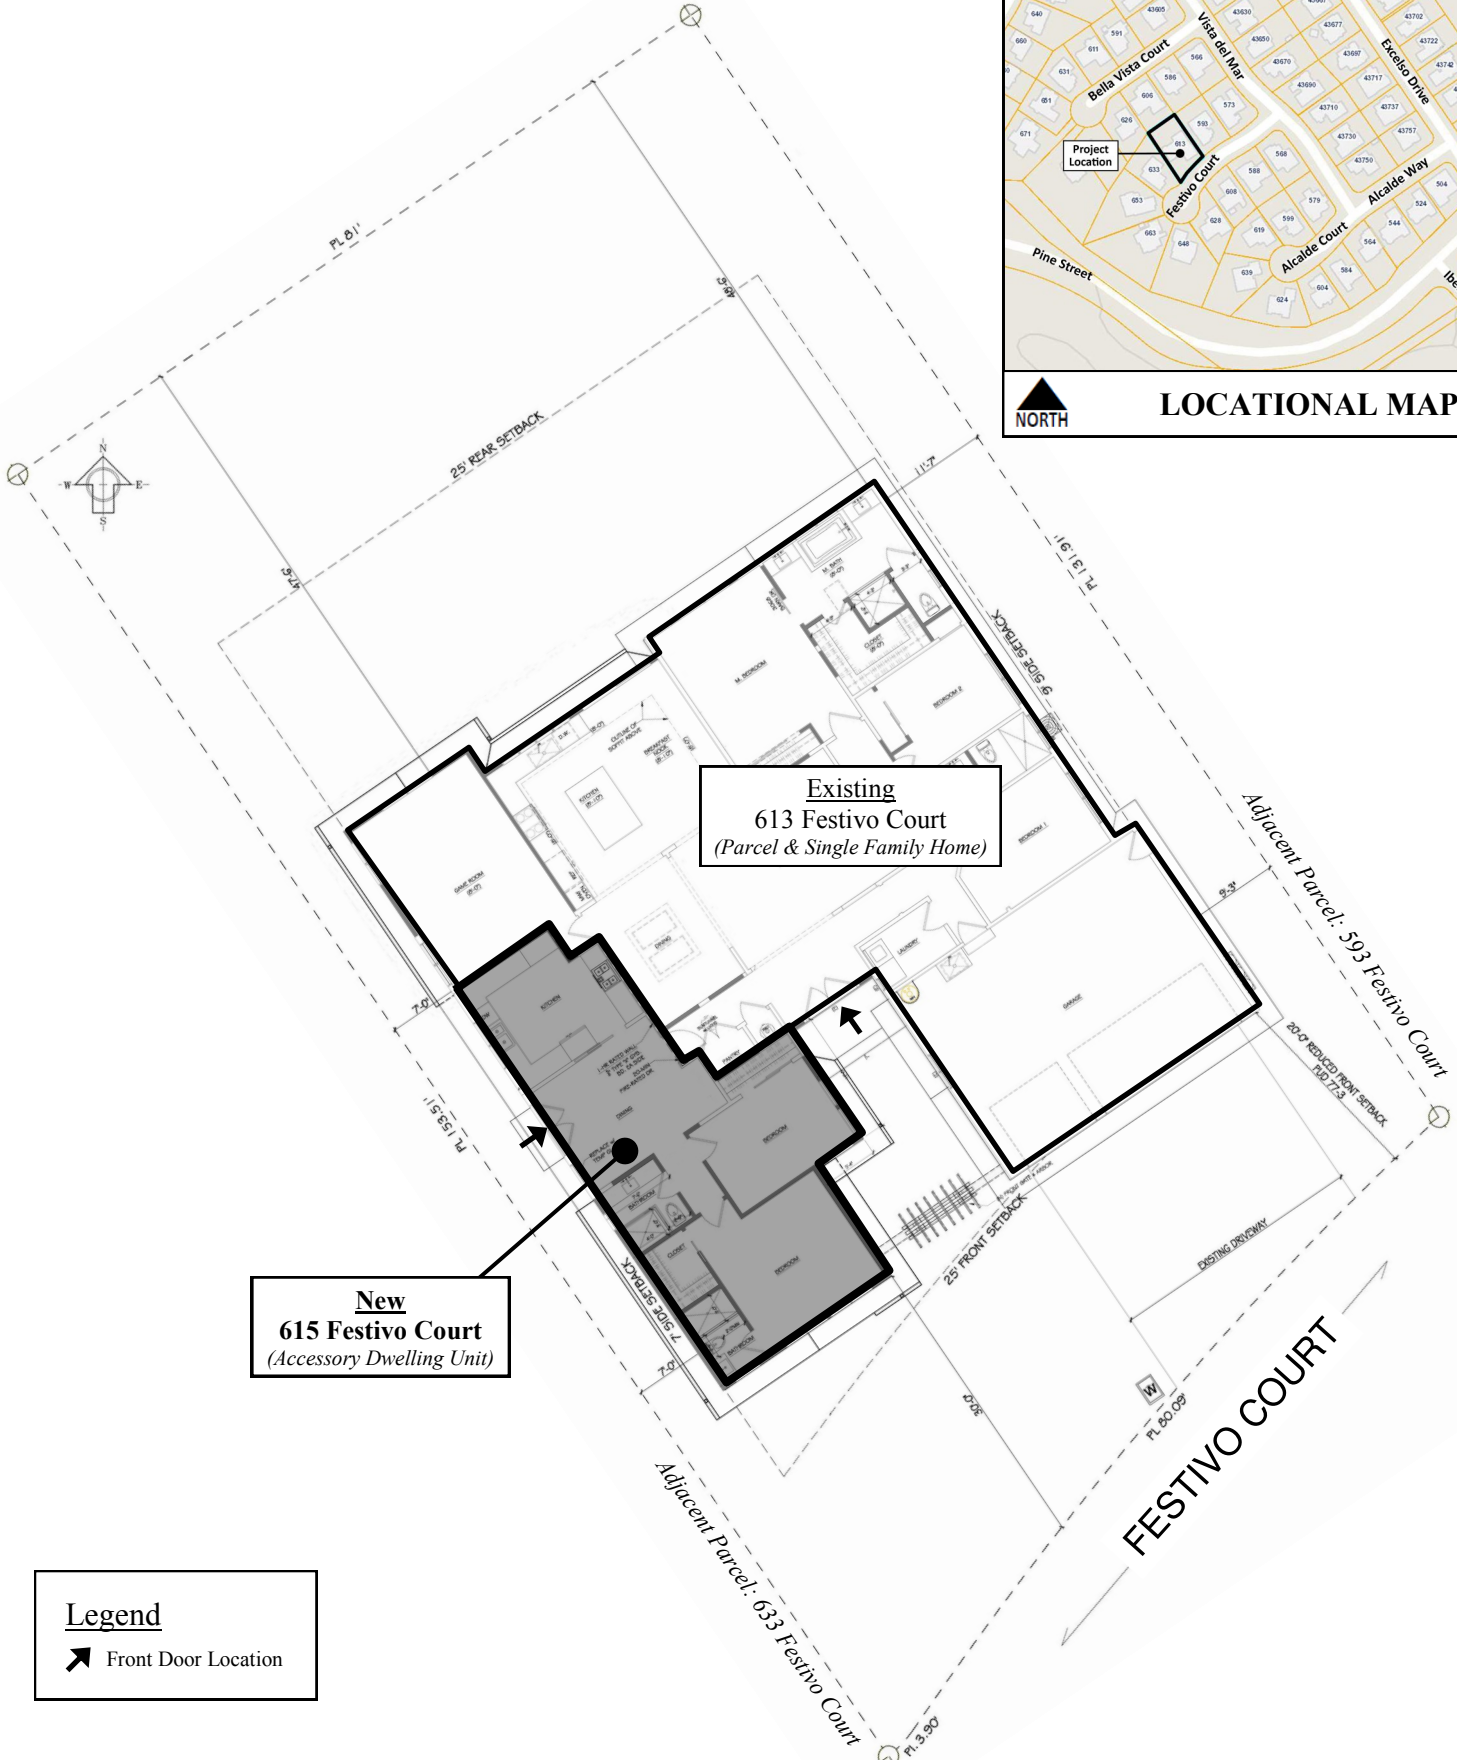

# ADDRESS CHRONOLOGY

- Parcel address issued at time of initial development: 1979.
- Address issued to accessory dwelling unit: 11/14/2018 (RC)

**LOCATIONAL MAP**

**Existing**  
613 Festivo Court  
(Parcel & Single Family Home)

**New**  
615 Festivo Court  
(Accessory Dwelling Unit)

**Legend**

➤ Front Door Location

**FOR ADDRESSING PURPOSES ONLY**

SP84-0291 11/14/2018 (RC)