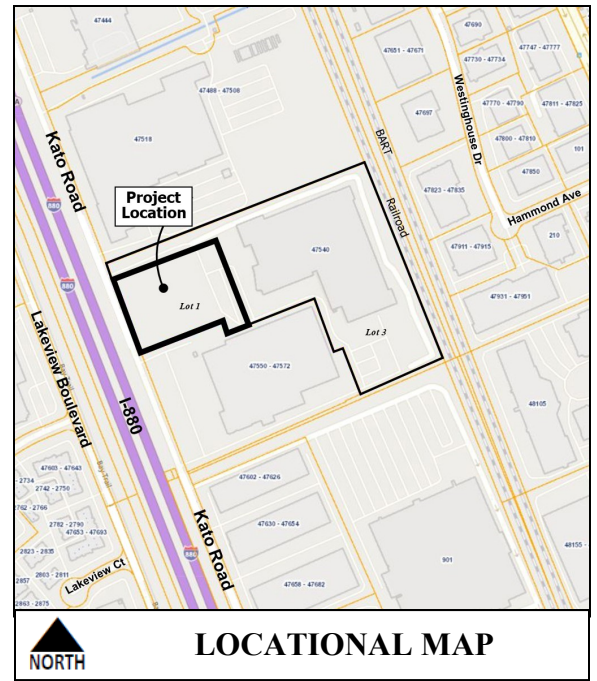

# ADDRESS CHRONOLOGY

- Addresses issued to Lot 1 of PM 11092: 11/1/2021 (RC)

Adjacent Parcel: 47478 Kato Rd

Adjacent Parcel: 47550 Kato Rd

KATO ROAD

New  
47548 Kato Rd Elec Rm-1  
(Electrical Room)

New  
47548 Kato Rd Irr-1  
(Irrigation Meter)

New  
47548 Kato Rd  
(Parcel & Building Address  
for Lot 1 of PM 11092)

Legend

➤ Main Entrance

New  
47548 Kato Rd Sign-1  
(Monument Sign)

Main Entrance

New  
47548 Kato Rd Sign-2  
(Monument Sign)

**FOR ADDRESSING PURPOSES ONLY - Lot 1 of PM 11092**