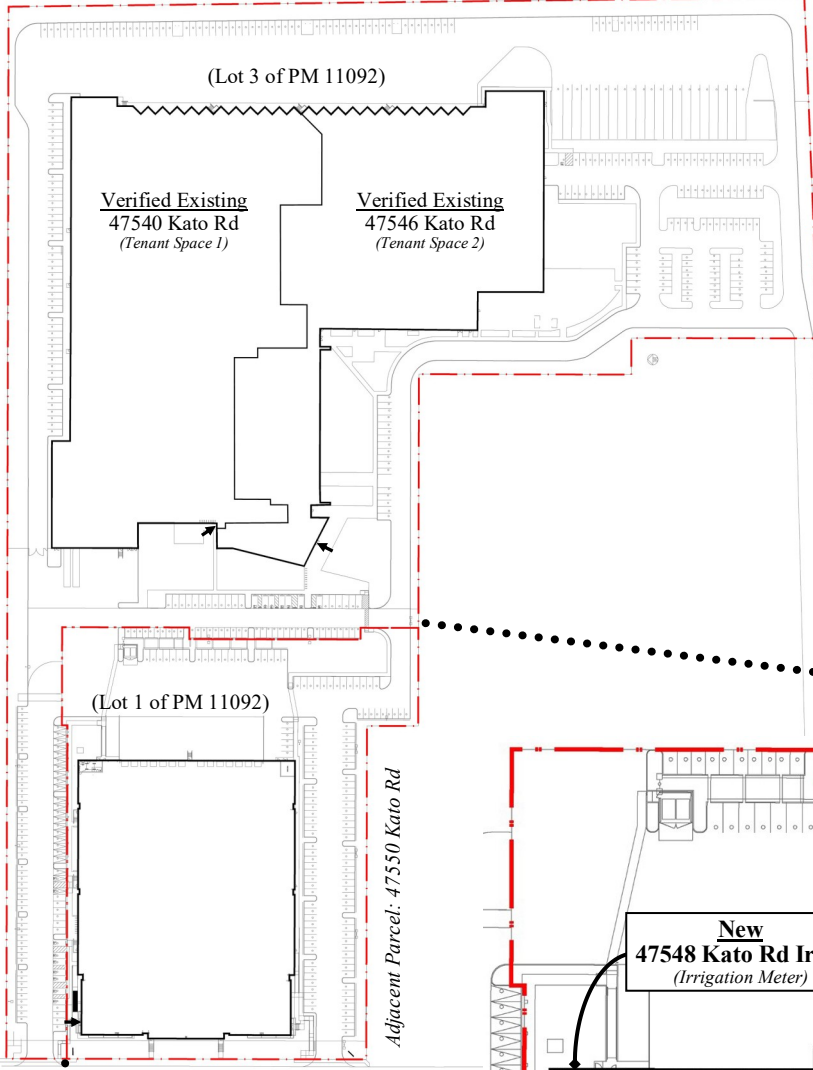

# ADDRESS CHRONOLOGY

- Addresses issued to Lot 1 of PM 11092: 11/1/2021 (RC)

Adjacent Parcel: 47478 Kato Rd

Adjacent Parcel: 47550 Kato Rd

KATO ROAD

New  
47548 Kato Rd Elec Rm-1  
(Electrical Room)

New  
47548 Kato Rd Irr-1  
(Irrigation Meter)

New  
47548 Kato Rd  
(Parcel & Building Address  
for Lot 1 of PM 11092)

Legend

➤ Main Entrance

New  
47548 Kato Rd Sign-1  
(Monument Sign)

Main Entrance

New  
47548 Kato Rd Sign-2  
(Monument Sign)

**FOR ADDRESSING PURPOSES ONLY - Lot 1 of PM 11092**