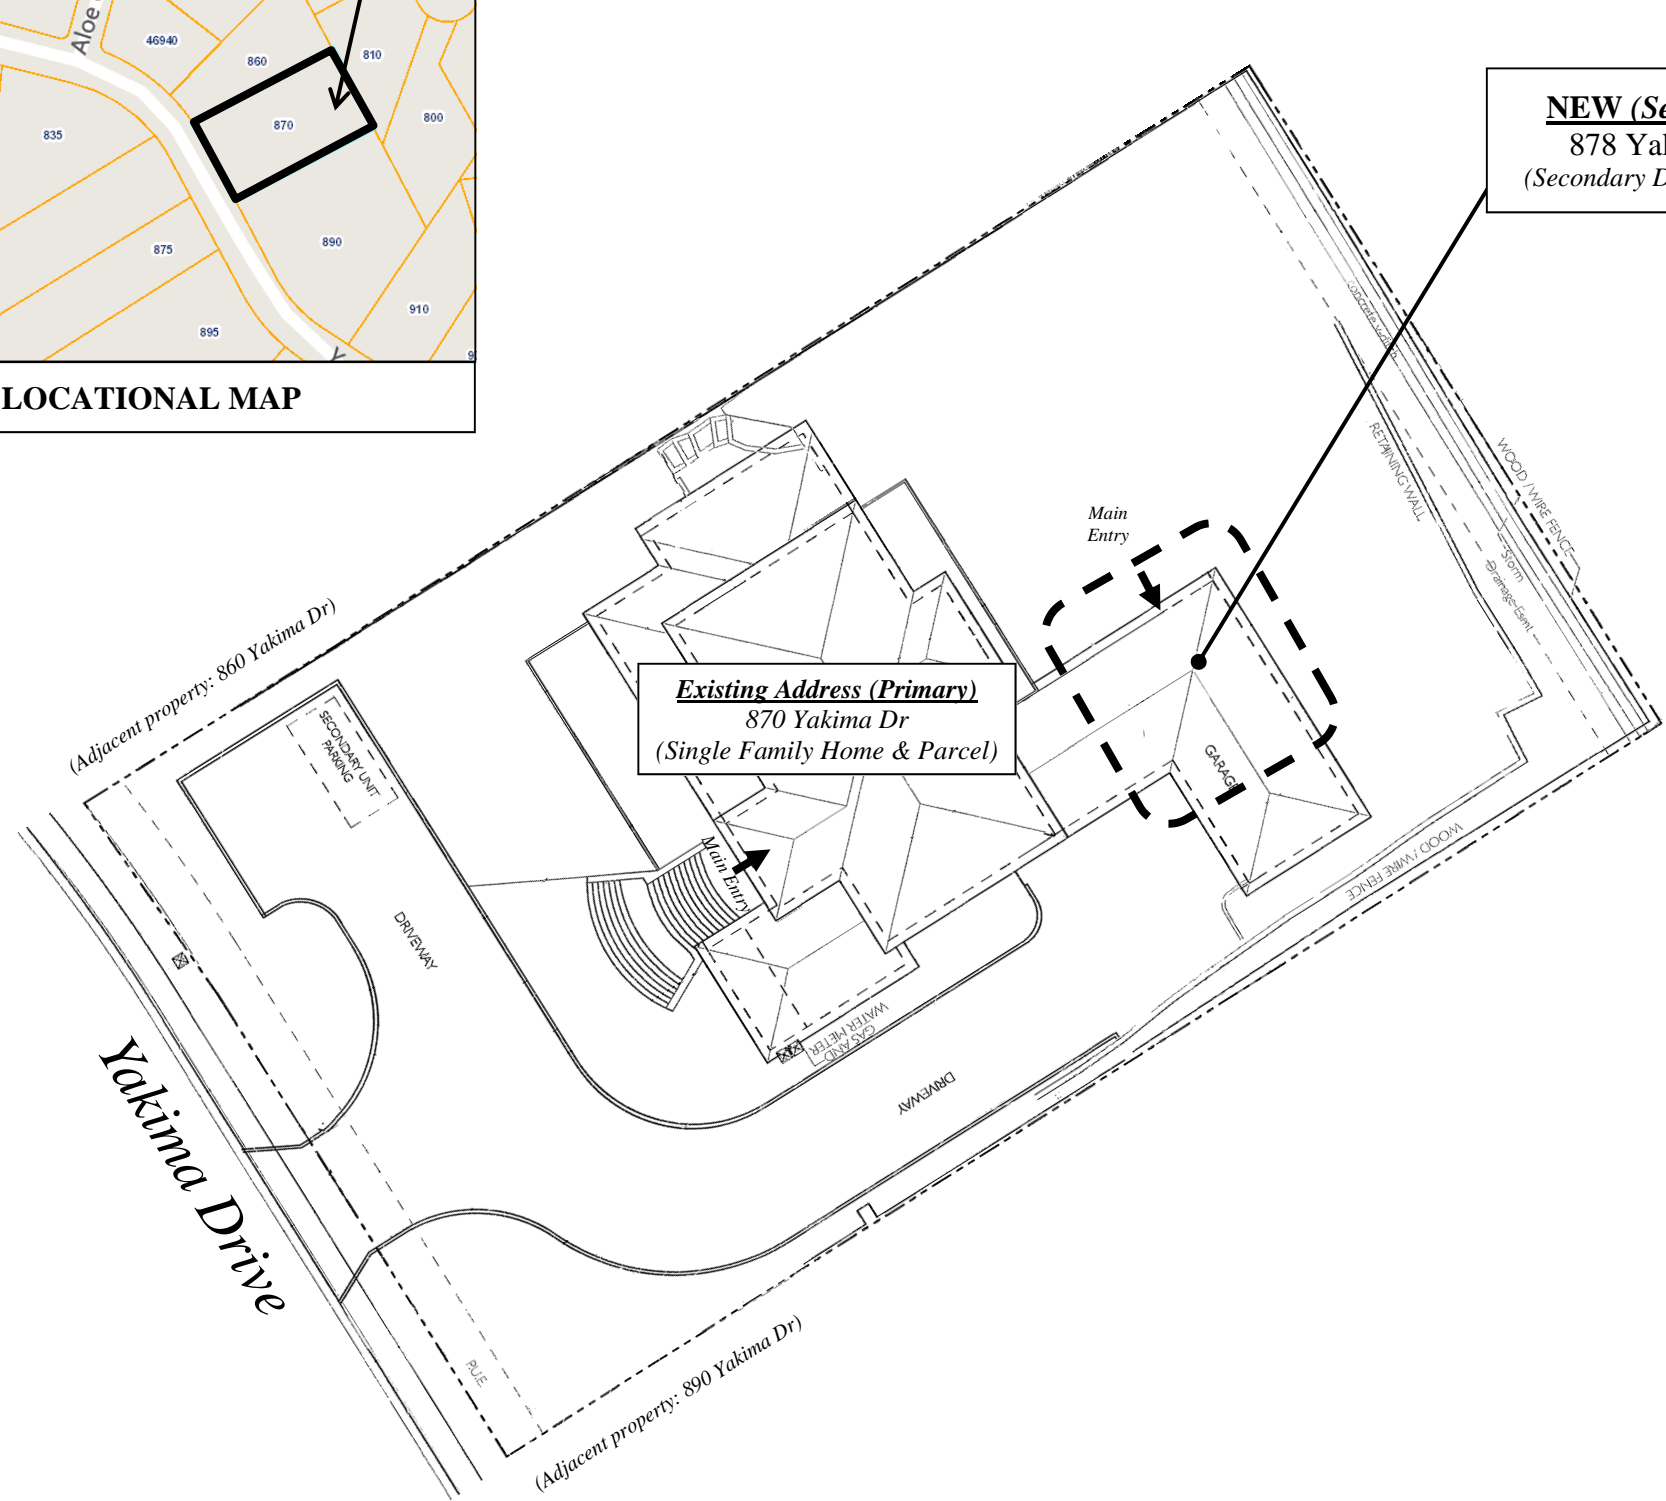

ADDRESS CHRONOLOGY

- Initial addressing at time of original development: 1979
- Address issued for Secondary Dwelling Unit: 7/10/2015 (RW)

NEW (Secondary)
 878 Yakima Dr
 (Secondary Dwelling Unit)

Existing Address (Primary)
 870 Yakima Dr
 (Single Family Home & Parcel)

First floor: Showing location of new Secondary Dwelling Unit