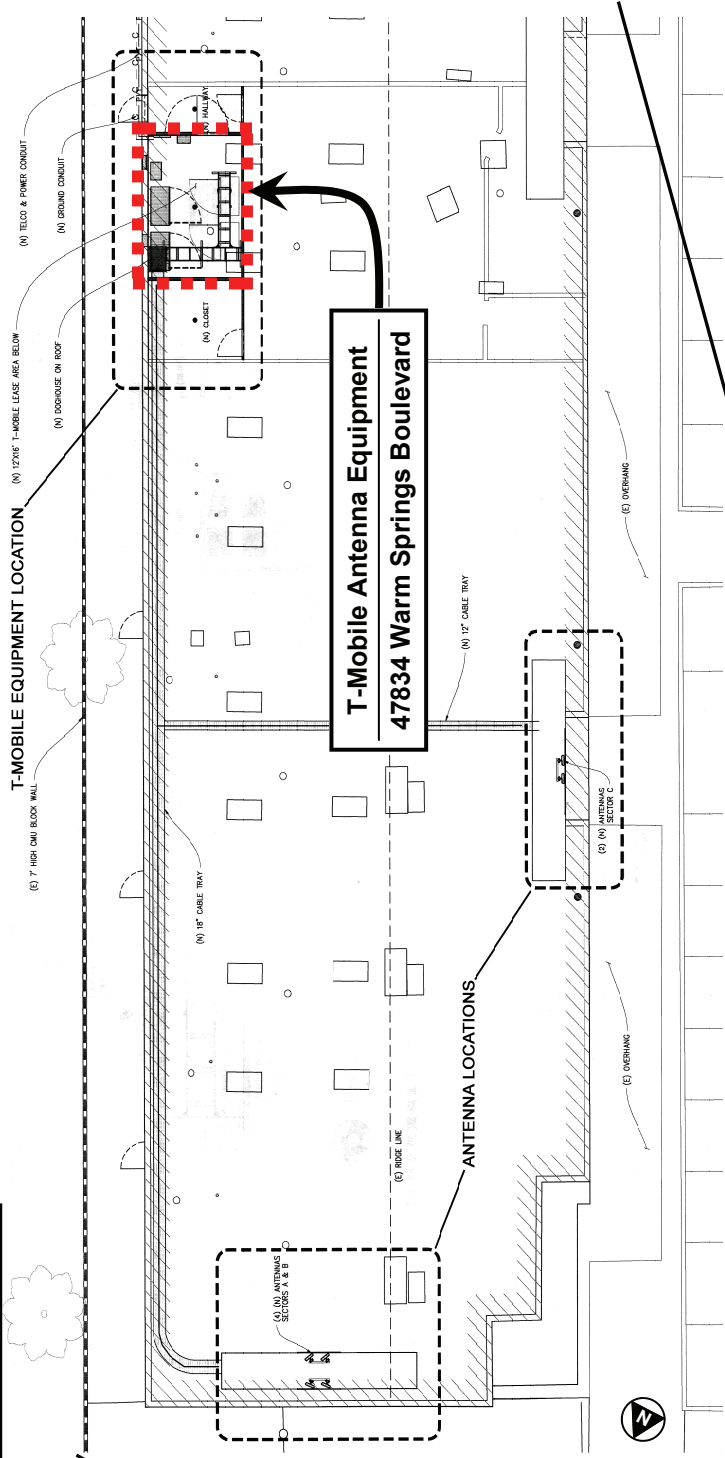

T-MOBILE SITE PLAN

OVERVIEW SITE PLAN

- Addressing Chronology:**
- (1) Galleria Shopping Center addressing issued on 11/19/1986.
 - (2) Additional tenant spaces addresses issued to shopping center on 5/14/1996.
 - (3) T-Mobile Cell Antenna address location issued on 11/2/2009.