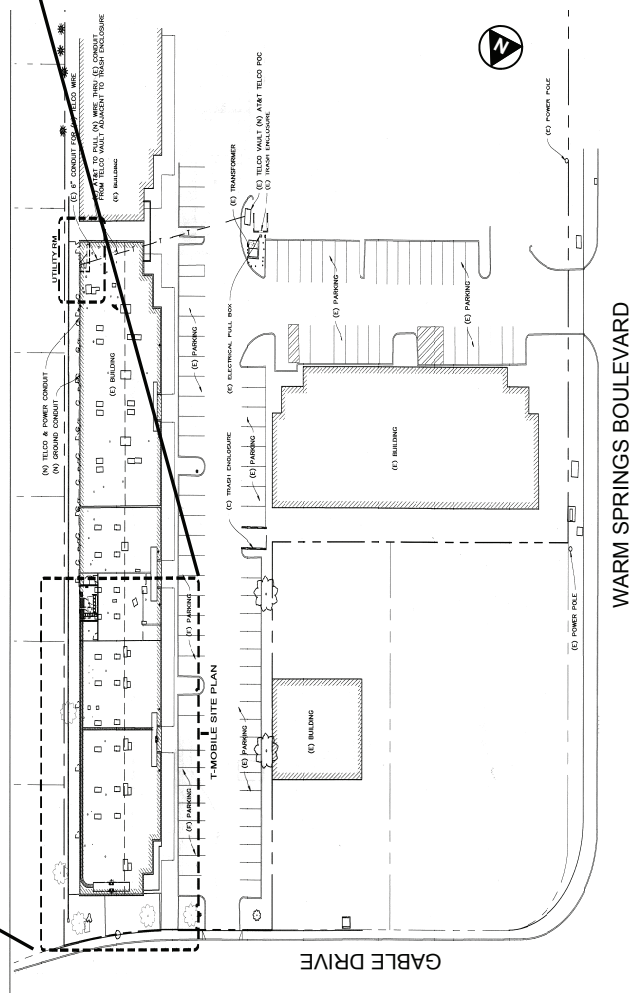

T-MOBILE SITE PLAN

OVERVIEW SITE PLAN

- Addressing Chronology:**
- (1) Galleria Shopping Center addressing issued on 11/19/1986.
 - (2) Additional tenant spaces addresses issued to shopping center on 5/14/1996.
 - (3) T-Mobile Cell Antenna address location issued on 11/2/2009.