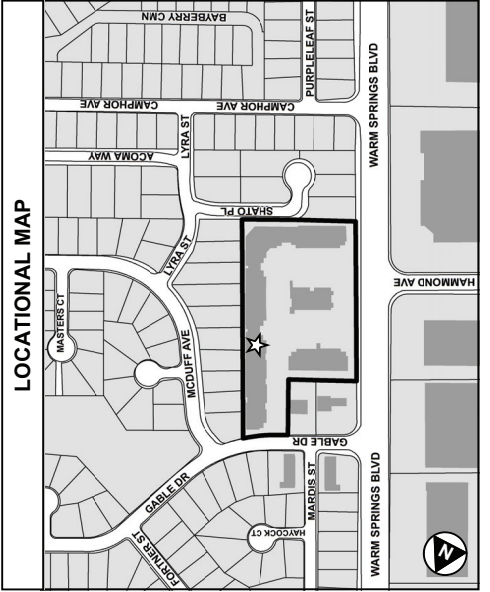

T-MOBILE SITE PLAN

OVERVIEW SITE PLAN

- Addressing Chronology:**
- (1) Galleria Shopping Center addressing issued on 11/19/1986.
 - (2) Additional tenant spaces addresses issued to shopping center on 5/14/1996.
 - (3) T-Mobile Cell Antenna address location issued on 11/2/2009.