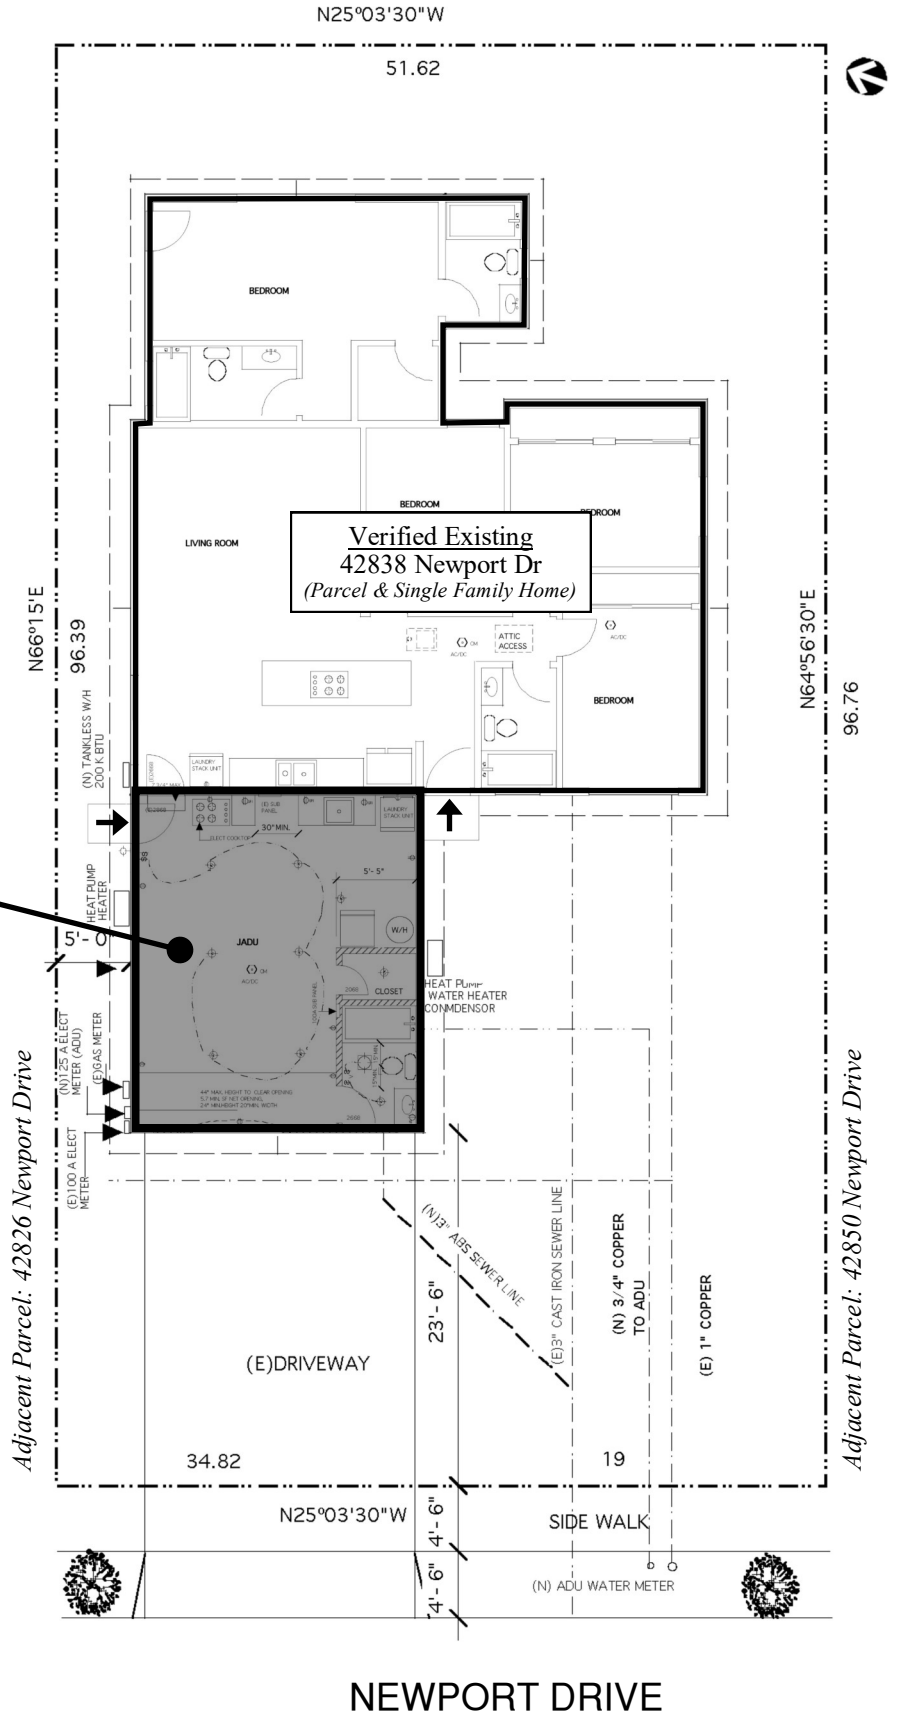

LOCATIONAL MAP

Legend

➤ Front Door Location

New
42836 Newport Dr
(Jr. Accessory Dwelling Unit)

ADDRESS CHRONOLOGY

- Parcel address issued at time of initial development: 1959
- Address issued to Jr. Accessory Dwelling Unit: 12/20/2021 (RC)

NEWPORT DRIVE

FOR ADDRESSING PURPOSES ONLY

SP78-0279 12/20/2021 (RC)