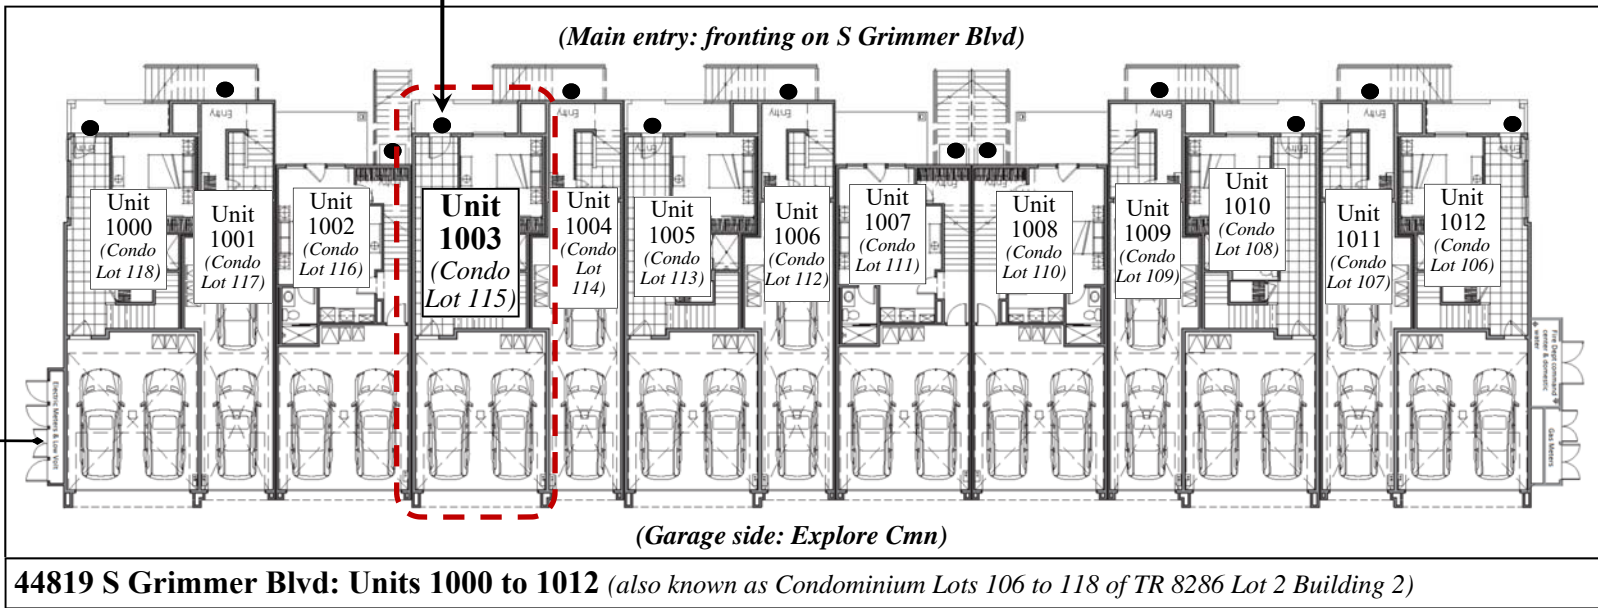

Project Site

LOCATIONAL MAP

Legend:

- Unit 102 Unit address
- Main entry
- (Condo Lot 100) Condominium Lot Number
- E Elevator

Address verified
 44819 S Grimmer Blvd Unit 1003
 (Condominium Unit)

44819 S Grimmer Blvd Elec-1
 (electrical meter location)

FOR ADDRESSING PURPOSES ONLY

SP78-0242 8/17/2020 (RW)

ADDRESS CHRONOLOGY

- Unit addressing at time of initial development: 4/3/2018 (RW)
- Address verification: 8/17/2020 (RW)