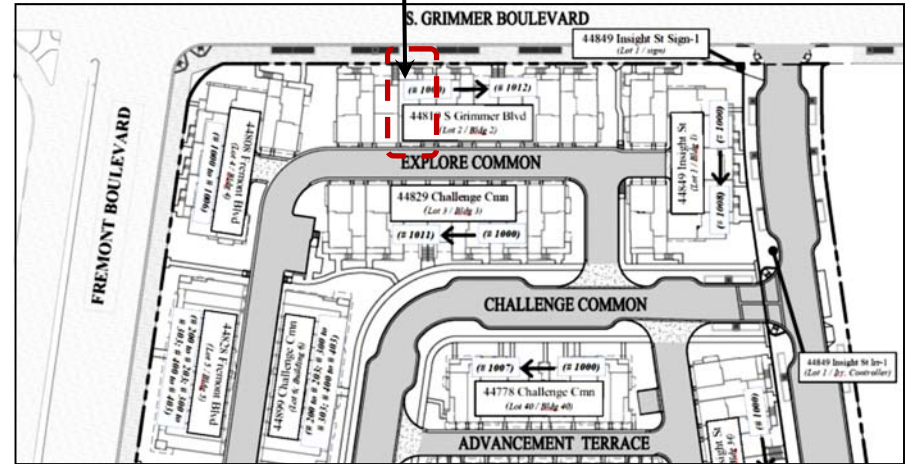

Project Site

LOCATIONAL MAP

Legend:

- Unit 102 Unit address
- Main entry
- (Condo Lot 100) Condominium Lot Number
- E Elevator

Address verified
 44819 S Grimmer Blvd Unit 1003
 (Condominium Unit)

44819 S Grimmer Blvd Elec-1
 (electrical meter location)

FOR ADDRESSING PURPOSES ONLY

SP78-0242 8/17/2020 (RW)

ADDRESS CHRONOLOGY

- Unit addressing at time of initial development: 4/3/2018 (RW)
- Address verification: 8/17/2020 (RW)