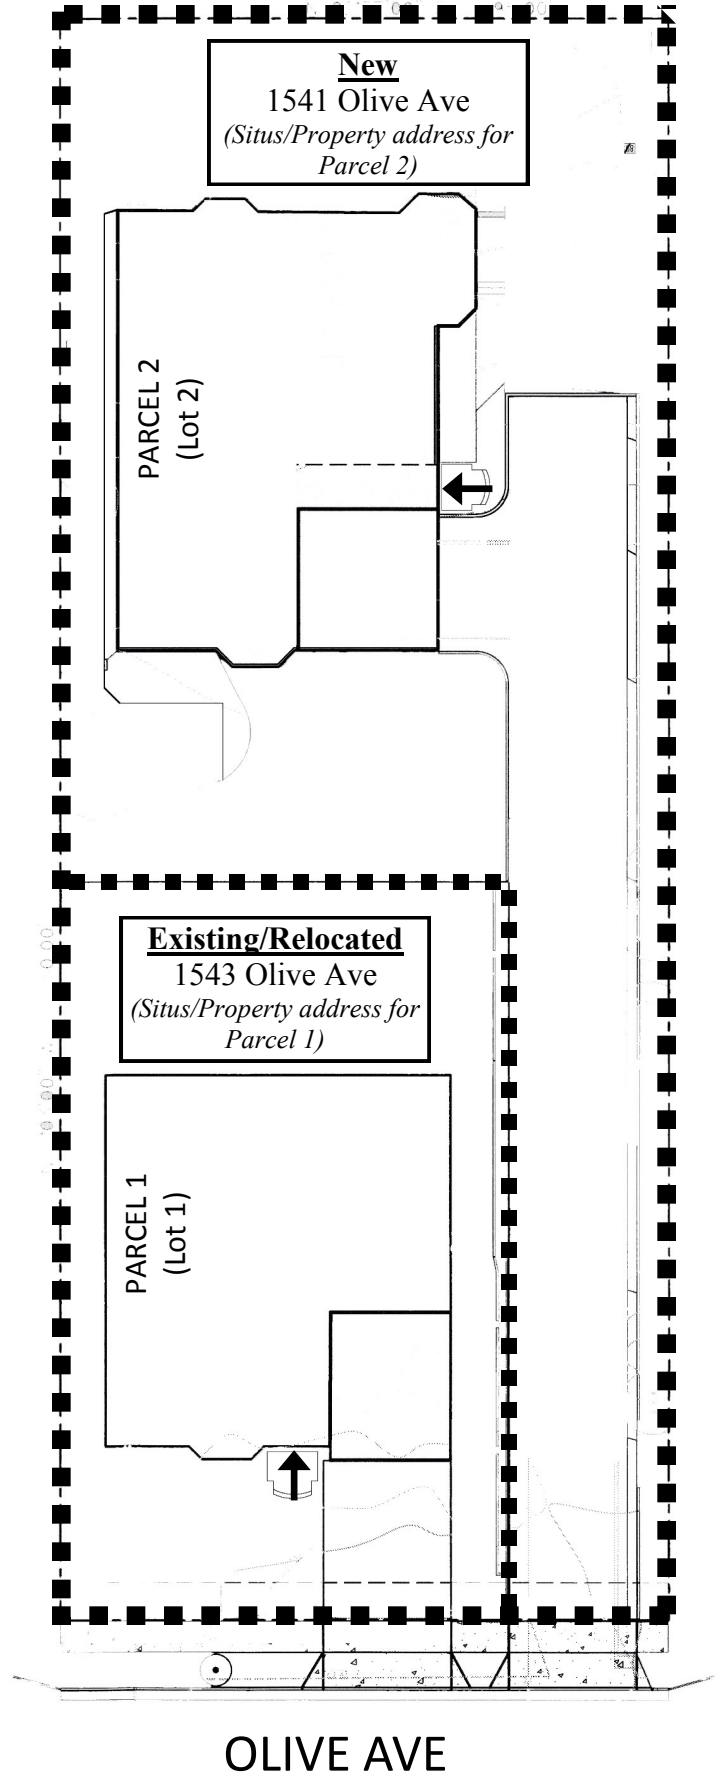

ADDRESS CHRONOLOGY

- Initial addressing at time of original development: 1954
- Assign two Situs/Property addresses to PM 10321: 1/9/2017 (RC)

LEGEND

← Front Door Location

⋯ Parcel/Lot Boundary

FOR ADDRESSING PURPOSES ONLY