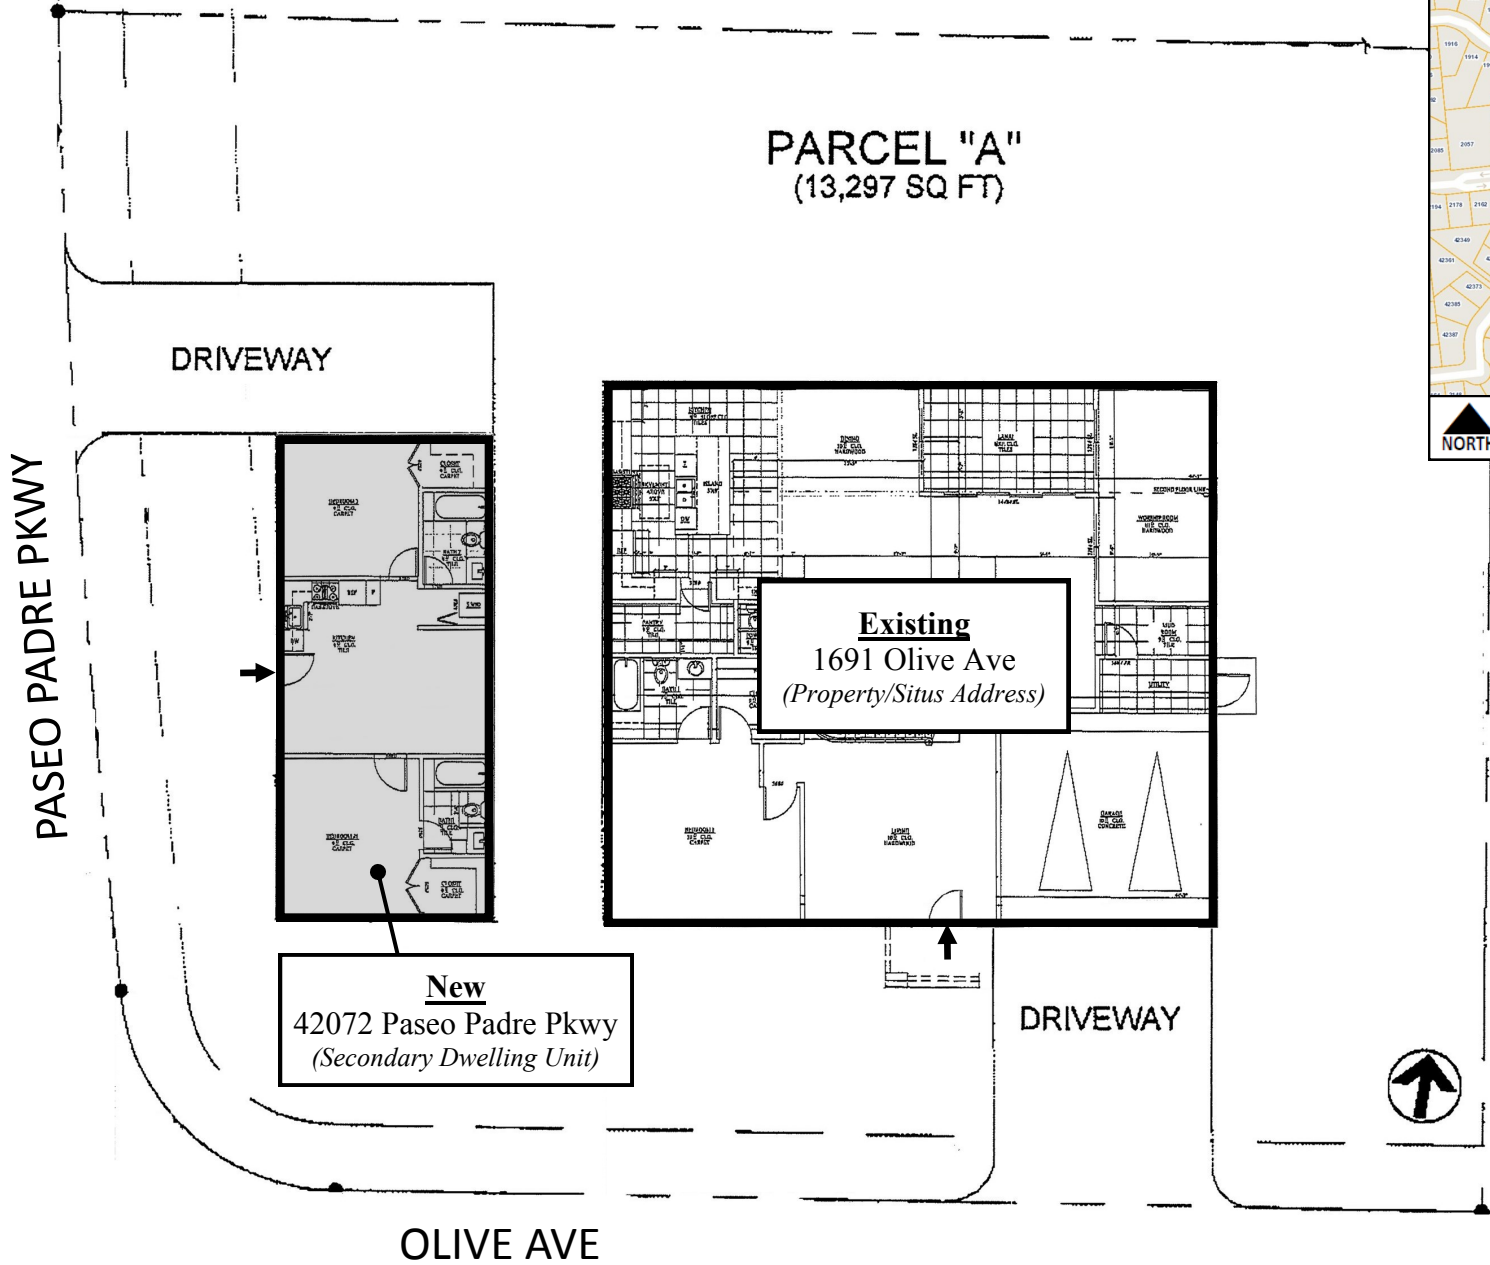

ADDRESS CHRONOLOGY

- Initial addressing at time of original development: 1960
- Three situs/property address to PM 10332: 7/20/2016 (RC/RW)
- Address issued to secondary dwelling unit: 1/5/2017 (RC)

LEGEND

➔ Front Door Location

FOR ADDRESSING PURPOSES ONLY

SP78-0239 1/5/2017 (RC)