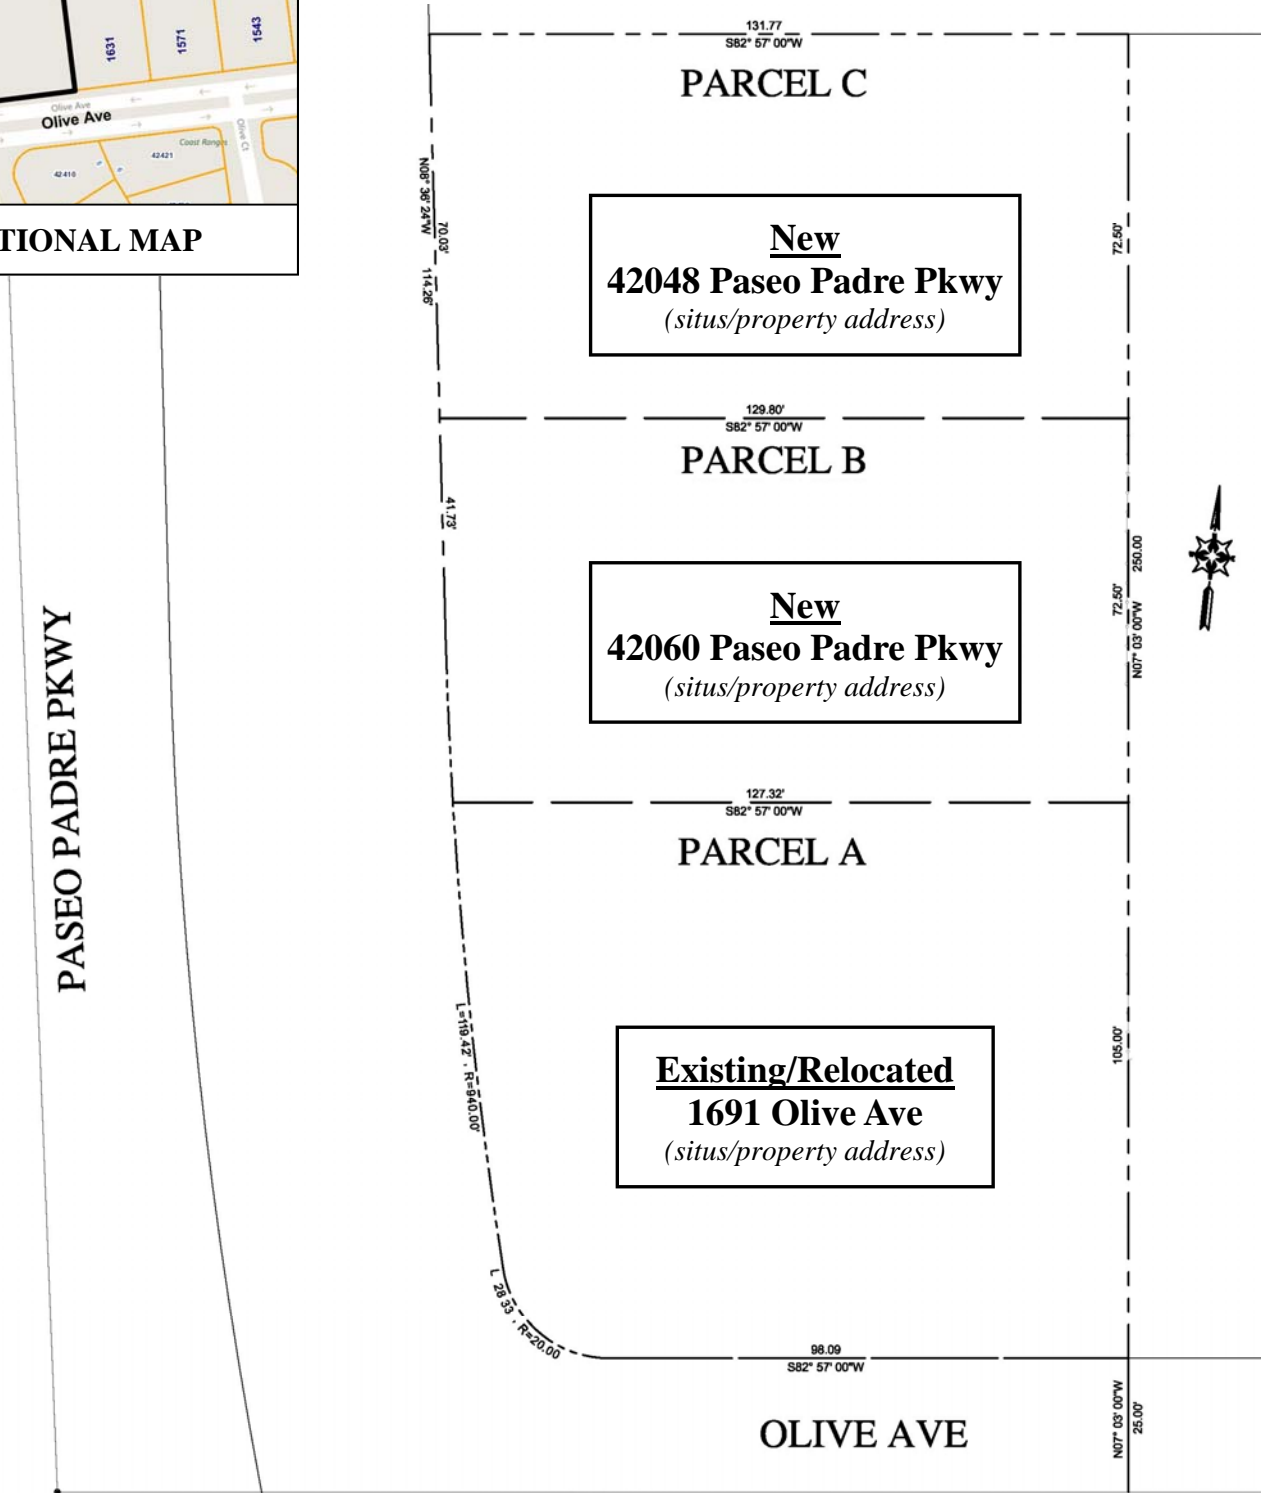

**LOCATIONAL MAP**

**ADDRESS CHRONOLOGY**

- Initial addressing at time of original development: 1960.
- Assign three Situs/property address to PM 10332: 7/20/2016

**FOR ADDRESSING PURPOSES ONLY - PM 10332**