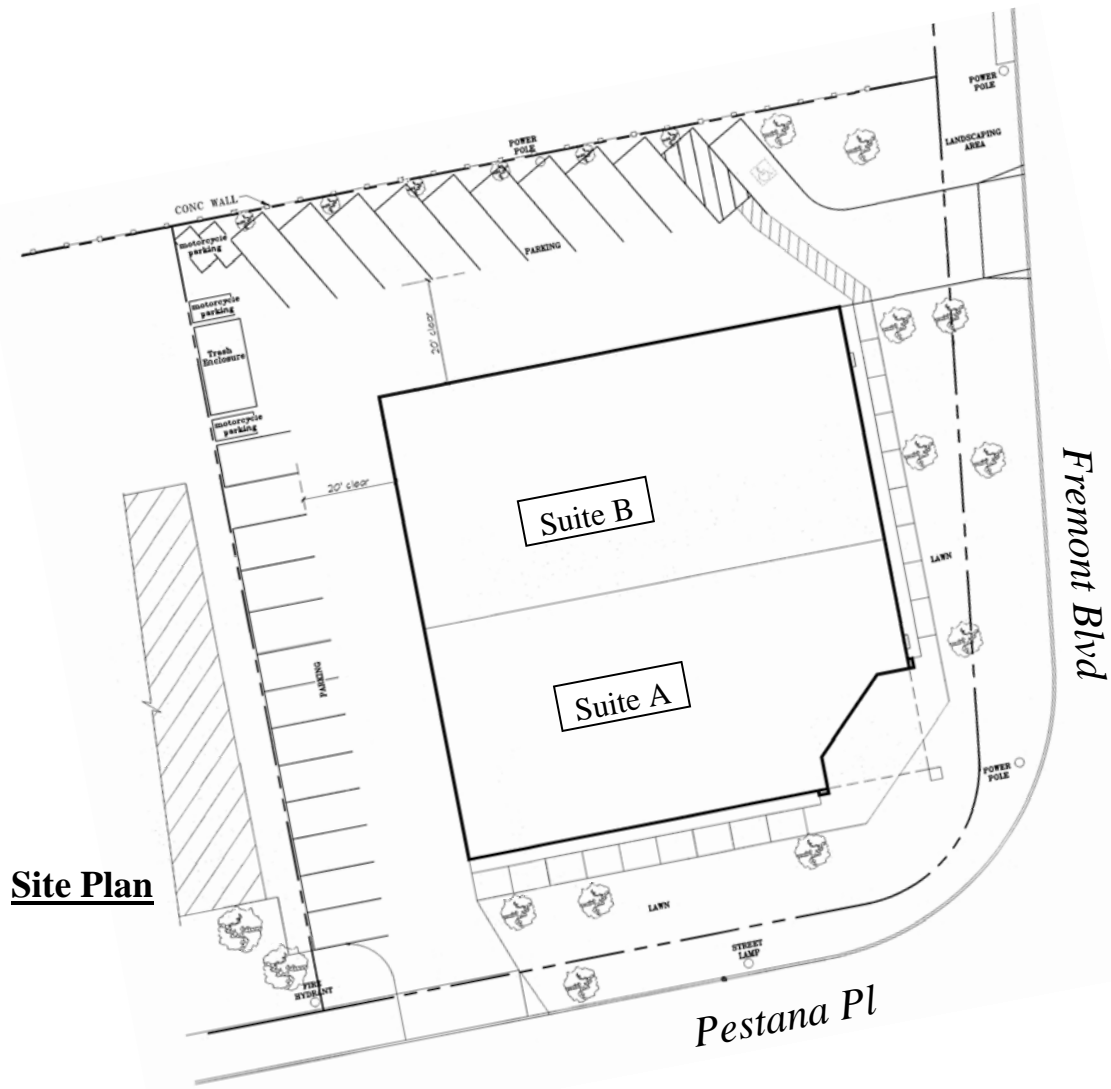

LOCATIONAL MAP

Site Plan

Floor Plan

Note: The base address for all tenant spaces shall be the property address of 4009 Pestana Place.

FOR ADDRESSING PURPOSES ONLY

SP78-0236 12/4/2013 (RW)

ADDRESS CHRONOLOGY

- Initial addressing at time of original development: 1976
- Address verification for 4009 Pestana Pl Suites A and B: 12/4/2013 (RW)