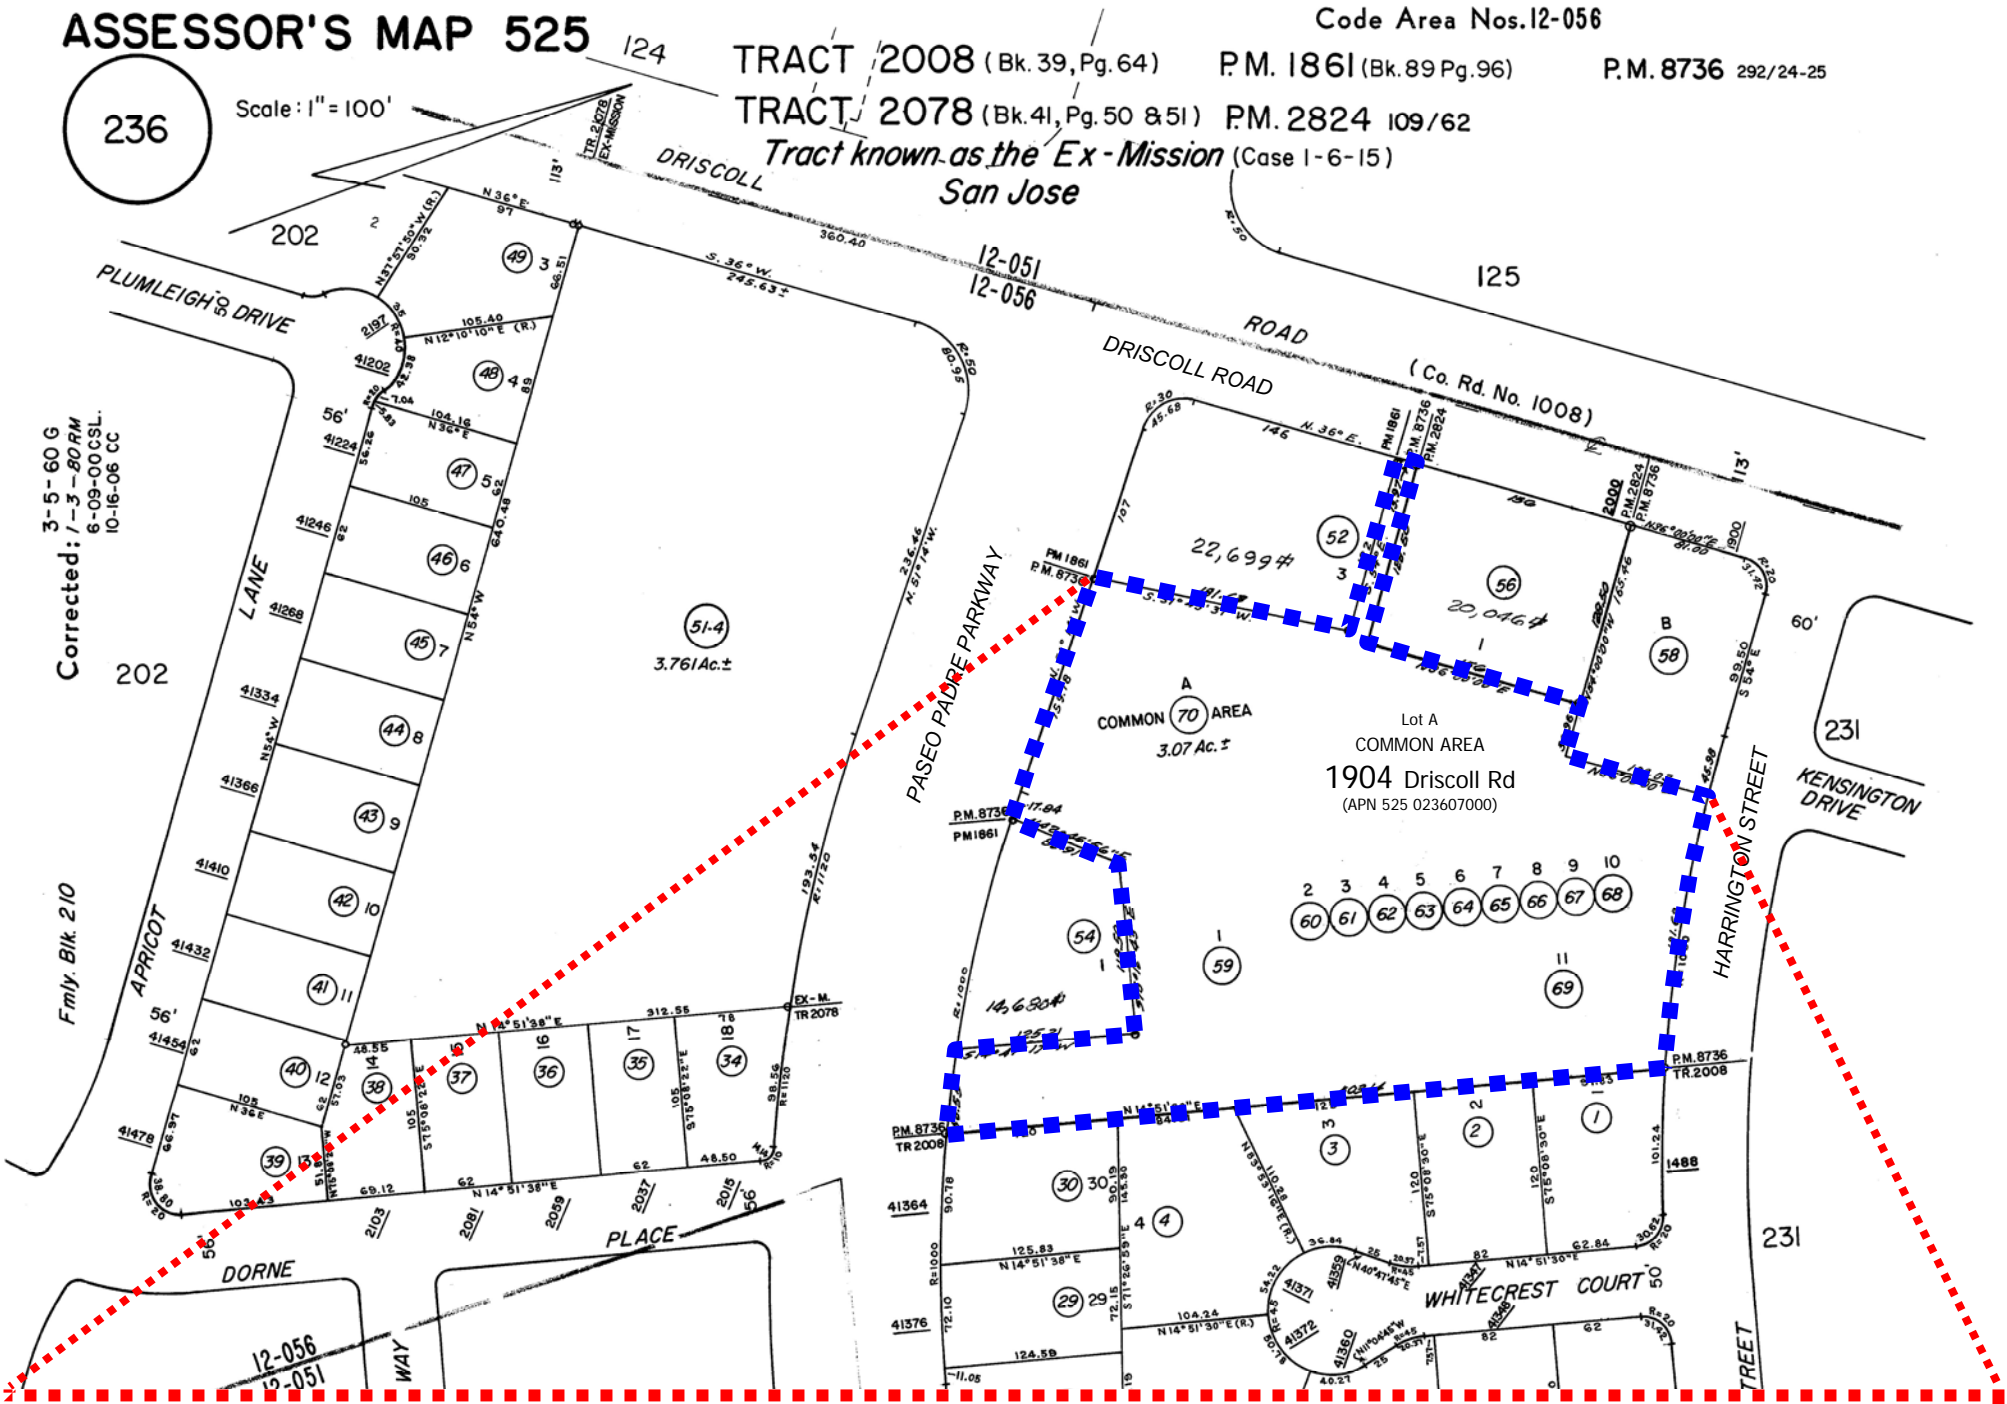

MISSION RANCH CENTER

Addressing Map

ASSESSOR'S MAP 525

Code Area Nos. 12-056

TRACT 2008 (Bk. 39, Pg. 64)

P.M. 1861 (Bk. 89 Pg. 96)

P.M. 8736 292/24-25

TRACT 2078 (Bk. 41, Pg. 50 & 51)

P.M. 2824 109/62

Tract known as the Ex-Mission San Jose (Case 1-6-15)

236

Scale: 1" = 100'

233

BEDFORD STR

233

HPN 70

Ind. 3

FOR ADDRESSING PURPOSES ONLY
SP78-0194 RC 9/21/2007

Note: All address numbers are assigned to Driscoll Road.