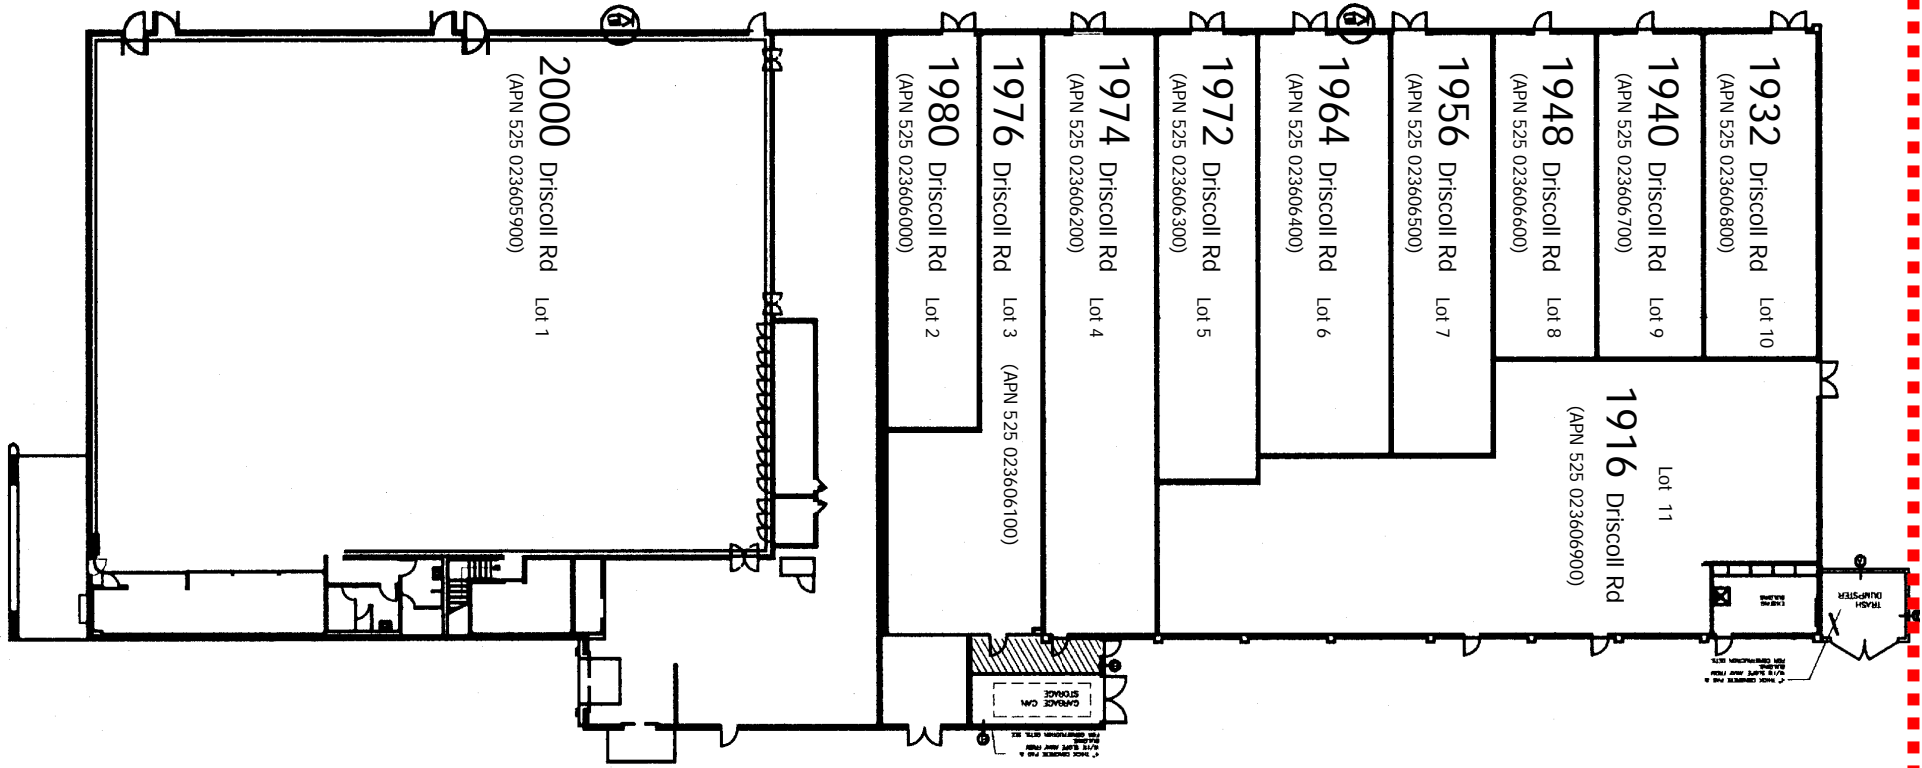

MISSION RANCH CENTER

Addressing Map

ASSESSOR'S MAP 525

Code Area Nos. 12-056

TRACT 2008 (Bk. 39, Pg. 64)

P.M. 1861 (Bk. 89 Pg. 96)

P.M. 8736 292/24-25

TRACT 2078 (Bk. 41, Pg. 50 & 51)

P.M. 2824 109/62

Tract known as the Ex-Mission San Jose (Case 1-6-15)

236

Scale: 1" = 100'

233

BEDFORD STR

233

HPN 70

Ind. 3

FOR ADDRESSING PURPOSES ONLY
SP78-0194 RC 9/21/2007

Note: All address numbers are assigned to Driscoll Road.