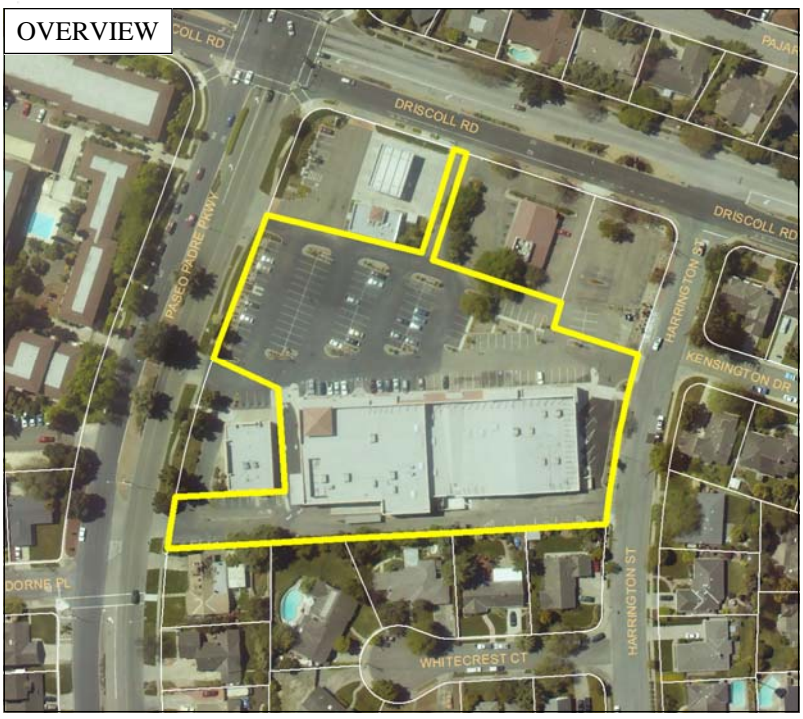

MISSION RANCH CENTER

Addressing Map

ASSESSOR'S MAP 525

Code Area Nos. 12-056

TRACT 2008 (Bk. 39, Pg. 64)

P.M. 1861 (Bk. 89 Pg. 96)

P.M. 8736 292/24-25

TRACT 2078 (Bk. 41, Pg. 50 & 51)

P.M. 2824 109/62

Tract known as the Ex-Mission San Jose (Case 1-6-15)

236

Scale: 1" = 100'

233

BEDFORD STR

233

HPN 70

Ind. 3

FOR ADDRESSING PURPOSES ONLY
SP78-0194 RC 9/21/2007

Note: All address numbers are assigned to Driscoll Road.