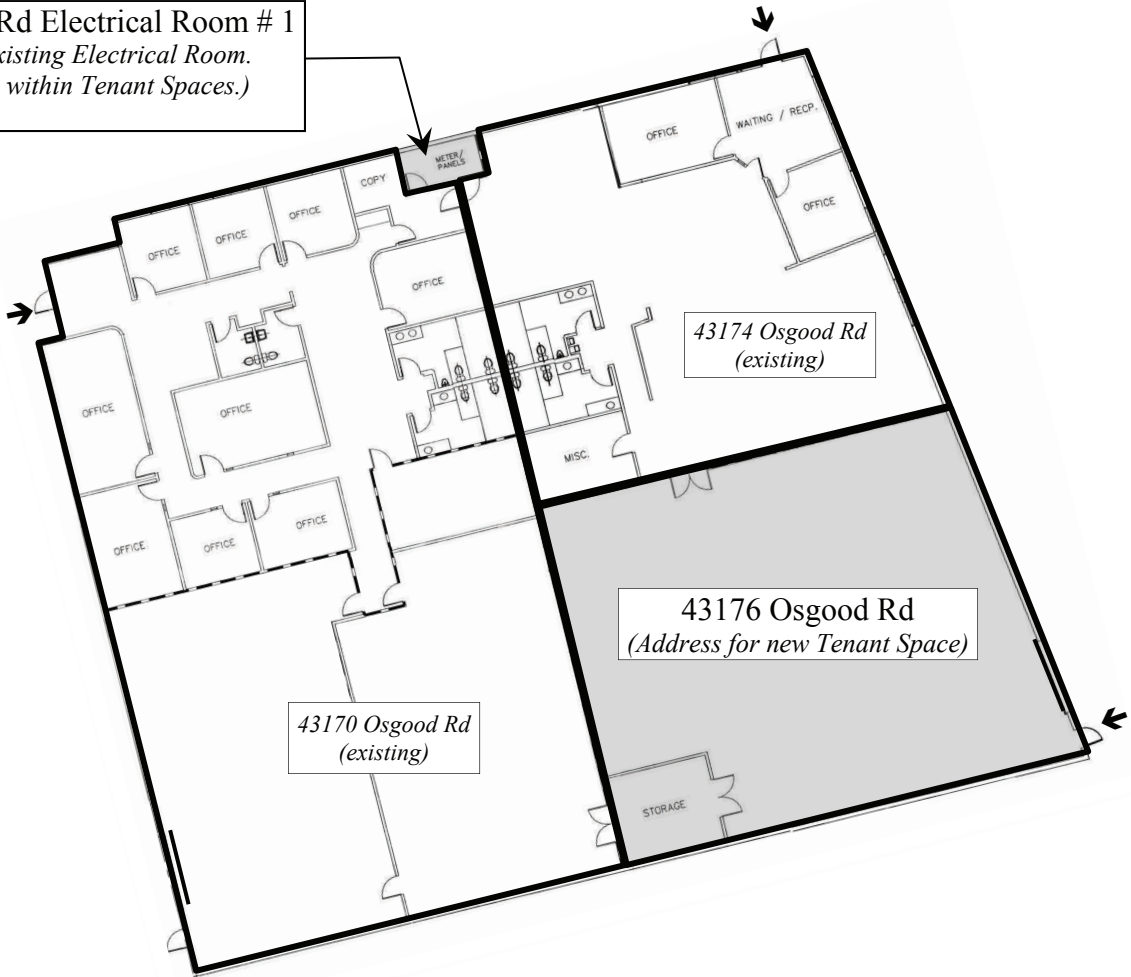

ADDRESS CHRONOLOGY

- Original development addressed: 12/15/98 (ME)
- Addresses for new tenant space and existing electrical room issued: 9/27/2011 (RW)

LEGEND:

-  Tenant Space (outline)
-  Location of new addresses
-  Main entrance into Tenant Space

LOCATIONAL MAP

43170 Osgood Rd Electrical Room # 1
*(Address for existing Electrical Room.
 Access is from within Tenant Spaces.)*

FOR ADDRESSING PURPOSES ONLY
 SP78-0177 9/27/2011 (RW)