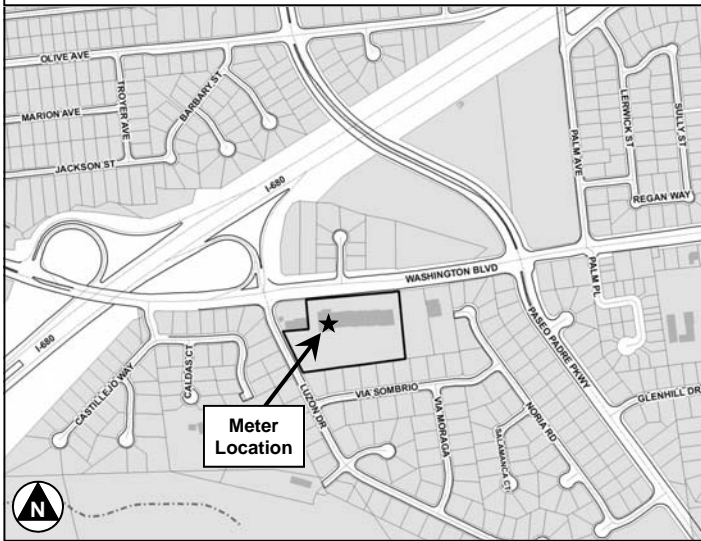

LOCATIONAL MAP

FOR ADDRESSING PURPOSES ONLY
SP78-0091 5/12/2010 RC

Addressing Chronology:

- (1) Tenant space addresses issued at the time of initial construction in 1980.
- (2) Clearwire PG&E meter address, 1530 Washington Blvd, Cell #1, issued on May 12, 2010.

Clearwire Meter Location
1530 Washington Blvd, Cell #1
(new address)