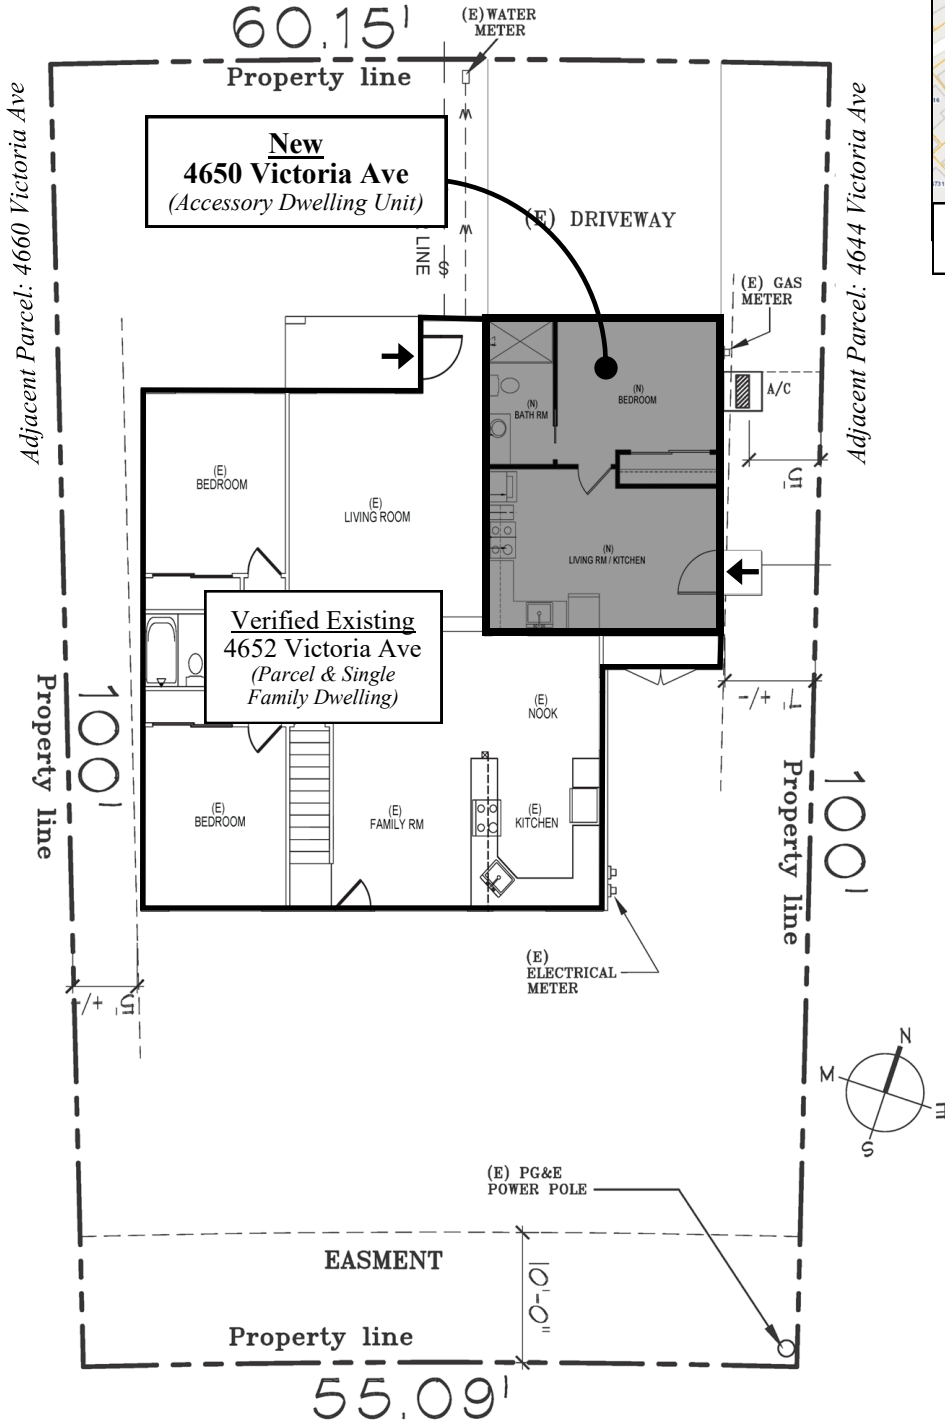

ADDRESS CHRONOLOGY

- Parcel address issued at time of initial development: 1962
- Address issued to accessory dwelling unit: 4/25/2022 (RC)

VICTORIA AVENUE

Legend

➔ Front Door Location

FOR ADDRESSING PURPOSES ONLY