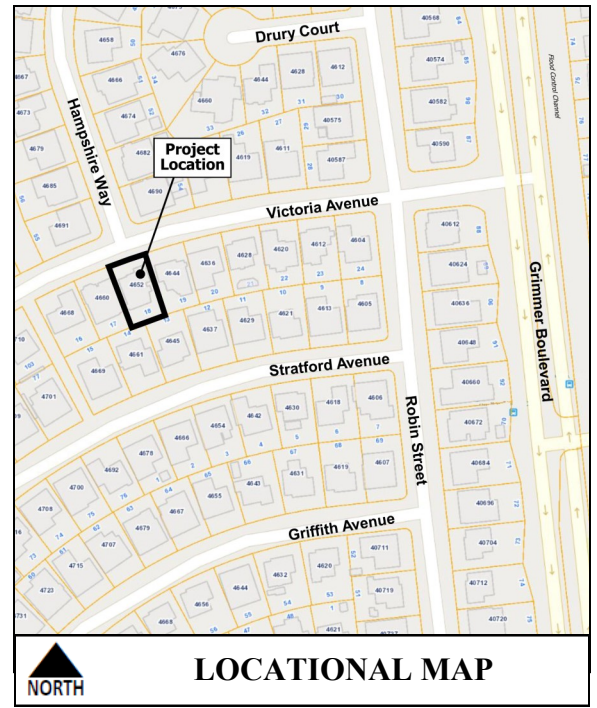

ADDRESS CHRONOLOGY

- Parcel address issued at time of initial development: 1962
- Address issued to accessory dwelling unit: 4/25/2022 (RC)

VICTORIA AVENUE

Legend

➔ Front Door Location

FOR ADDRESSING PURPOSES ONLY