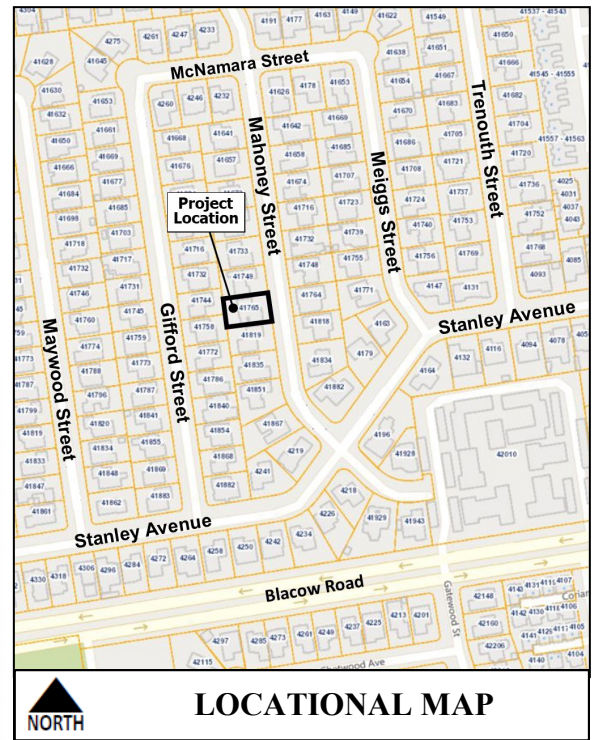

ADDRESS CHRONOLOGY

- Parcel address issued at time of initial development: 1956
- Address issued to accessory dwelling unit: 4/12/2021 (RC)

LOCATIONAL MAP

Legend

➤ Front Door Location