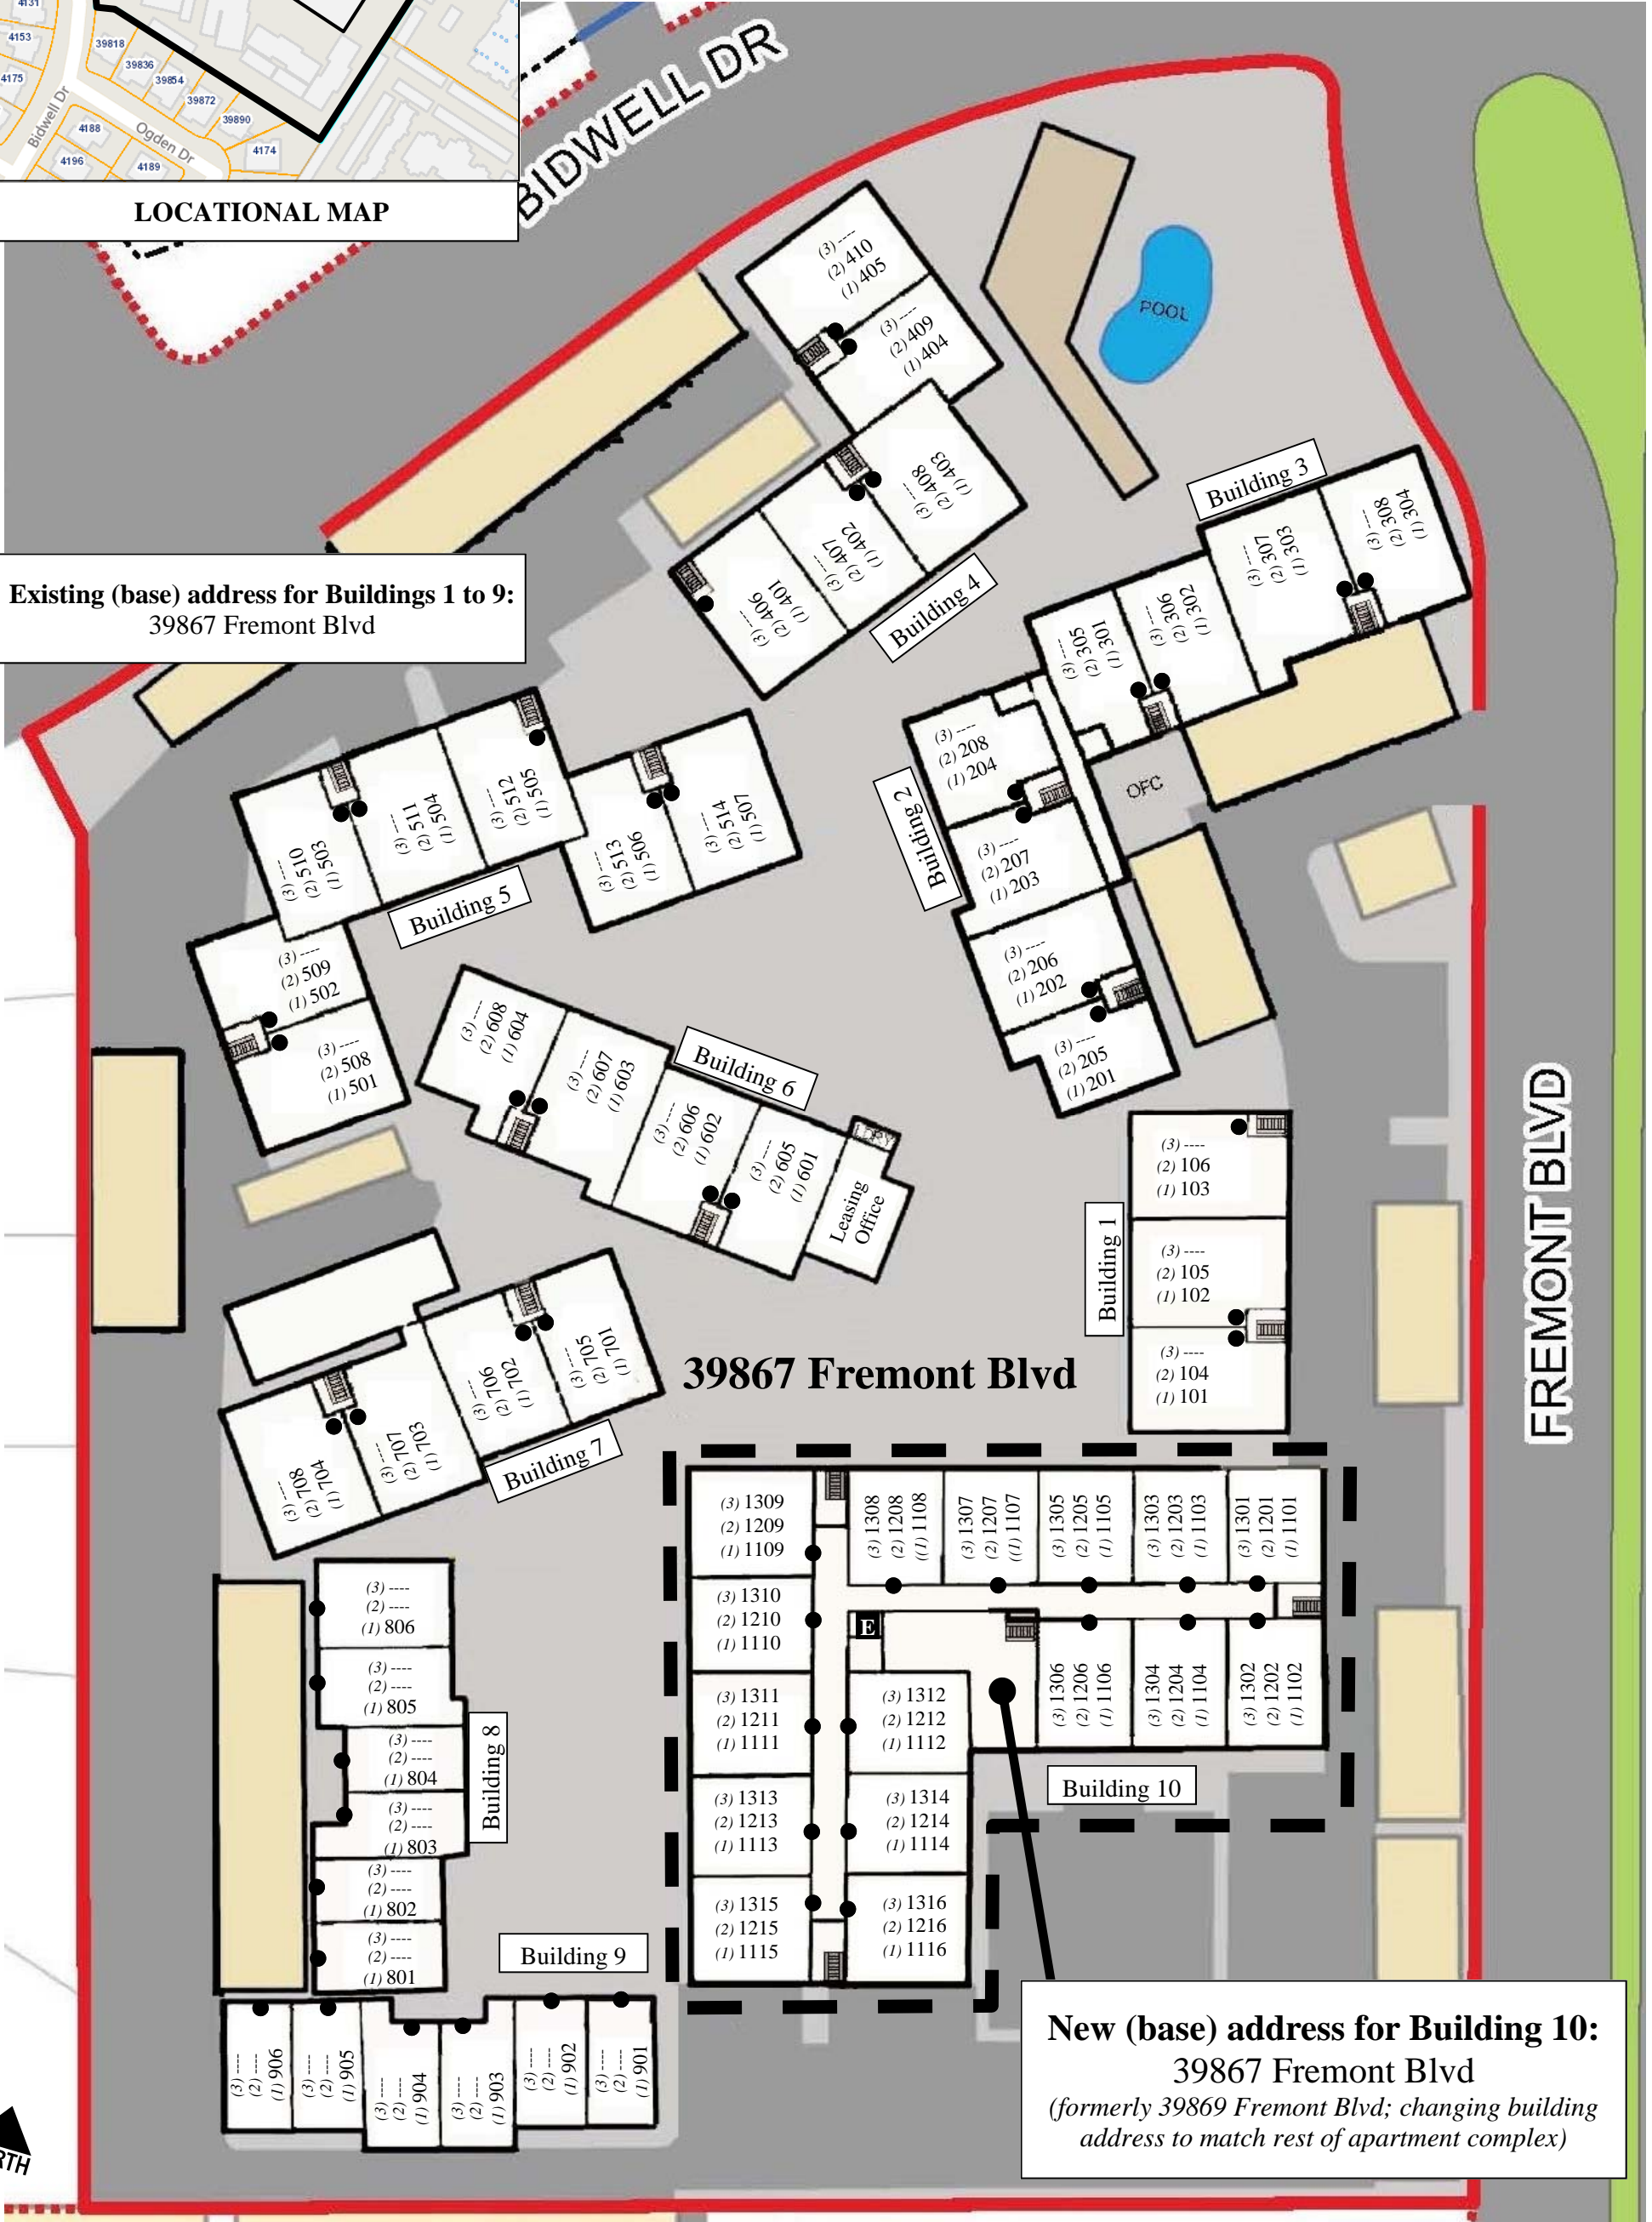

LOCATIONAL MAP

ADDRESS CHRONOLOGY

- Initial addressing at time of original development: 1970
- Address consolidation: 4/16/2019 (RW)
 - > Issue "new" address for Bldg 10 and its units under the base address of 39867 Fremont Blvd to match rest of development.
 - > Rescind the old address of 39869 Fremont Blvd and its associated unit numbers to remove it from use.
- Correction of typographic error related to status of rescinded addresses in Address Letter only. **No change needed to Addressing Map.** Corrected addressing documents reissued: 5/20/2019 (RW)

LEGEND:

- Main entry to unit
- E Elevator
- Stairs
- (3) 1315 3rd Floor Unit
- (2) 1215 2nd Floor Unit
- (1) 1115 1st Floor Unit

Existing (base) address for Buildings 1 to 9:
39867 Fremont Blvd

New (base) address for Building 10:
39867 Fremont Blvd
(formerly 39869 Fremont Blvd; changing building address to match rest of apartment complex)