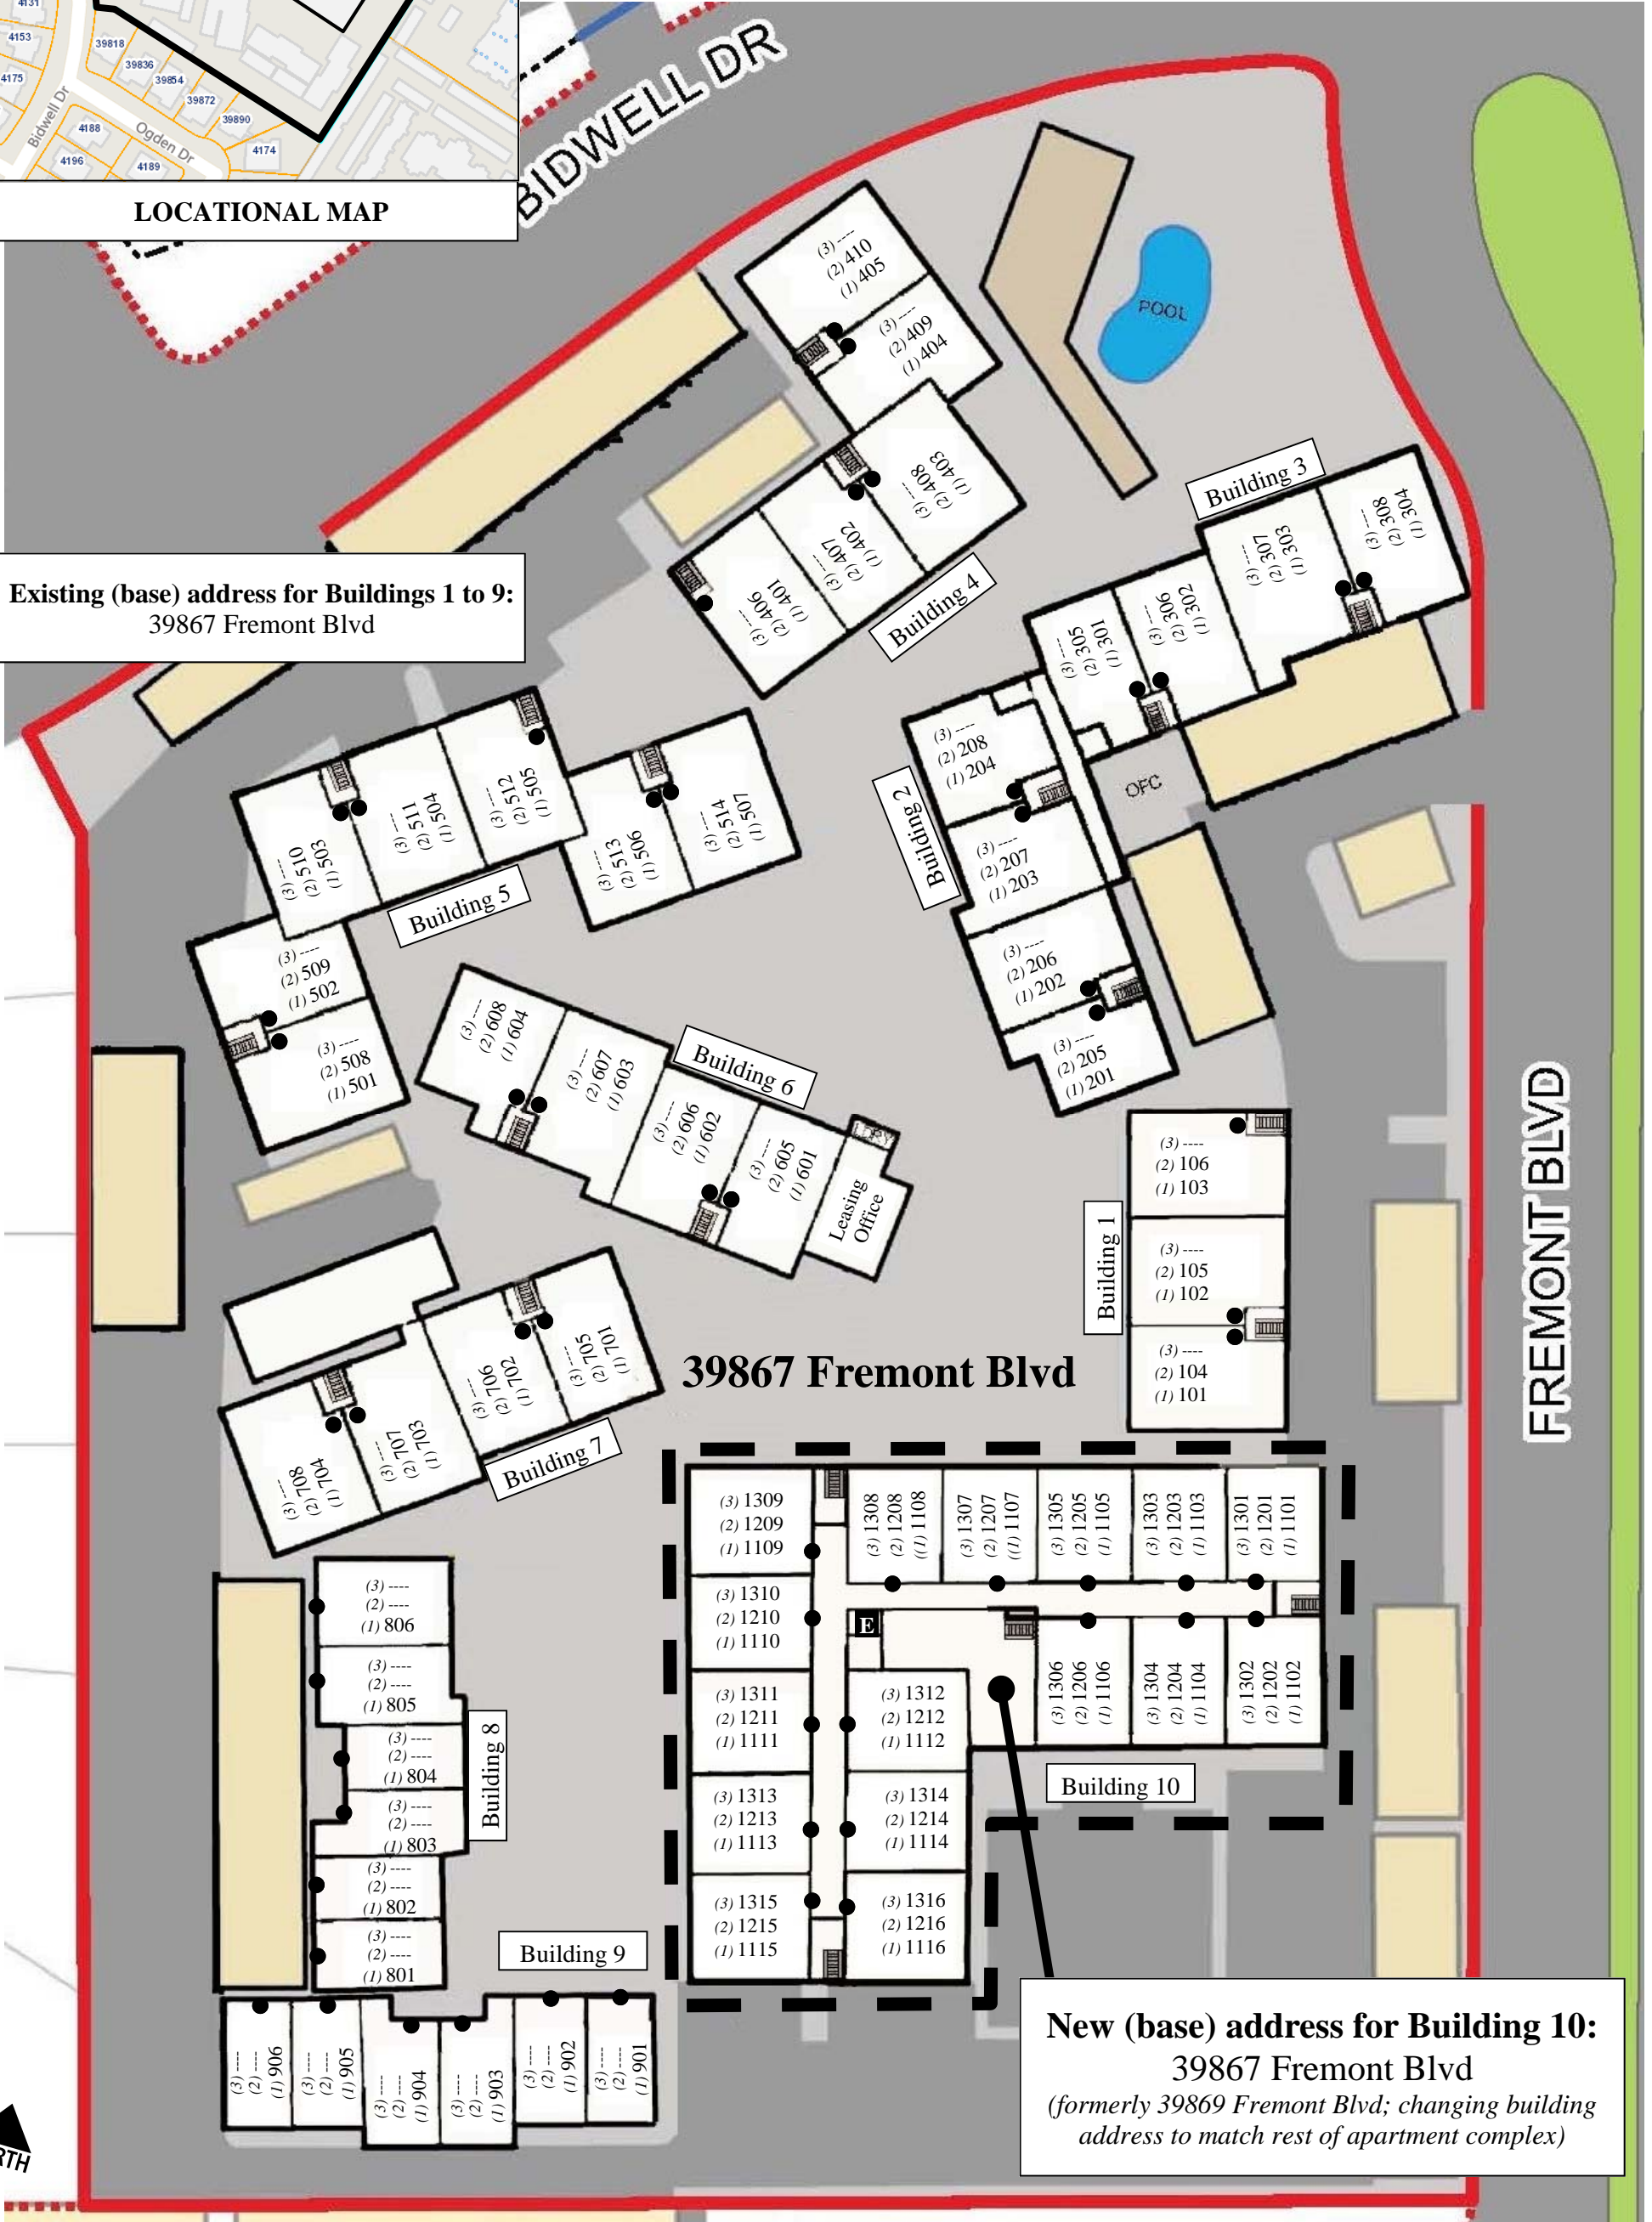

LOCATIONAL MAP

ADDRESS CHRONOLOGY

- Initial addressing at time of original development: 1970
- Address consolidation: 4/16/2019 (RW)
 - > Issue "new" address for Bldg 10 and its units under the base address of 39867 Fremont Blvd to match rest of development.
 - > Rescind the old address of 39869 Fremont Blvd and its associated unit numbers to remove it from use.

LEGEND:

- Main entry to unit
- E Elevator
- Stairs
- (3) 1315 3rd Floor Unit
- (2) 1215 2nd Floor Unit
- (1) 1115 1st Floor Unit

Existing (base) address for Buildings 1 to 9:
39867 Fremont Blvd

39867 Fremont Blvd

FREMONT BLVD

New (base) address for Building 10:
39867 Fremont Blvd
(formerly 39869 Fremont Blvd; changing building address to match rest of apartment complex)

FOR ADDRESSING PURPOSES ONLY

SP72-0353 4/16/2019 (RW)