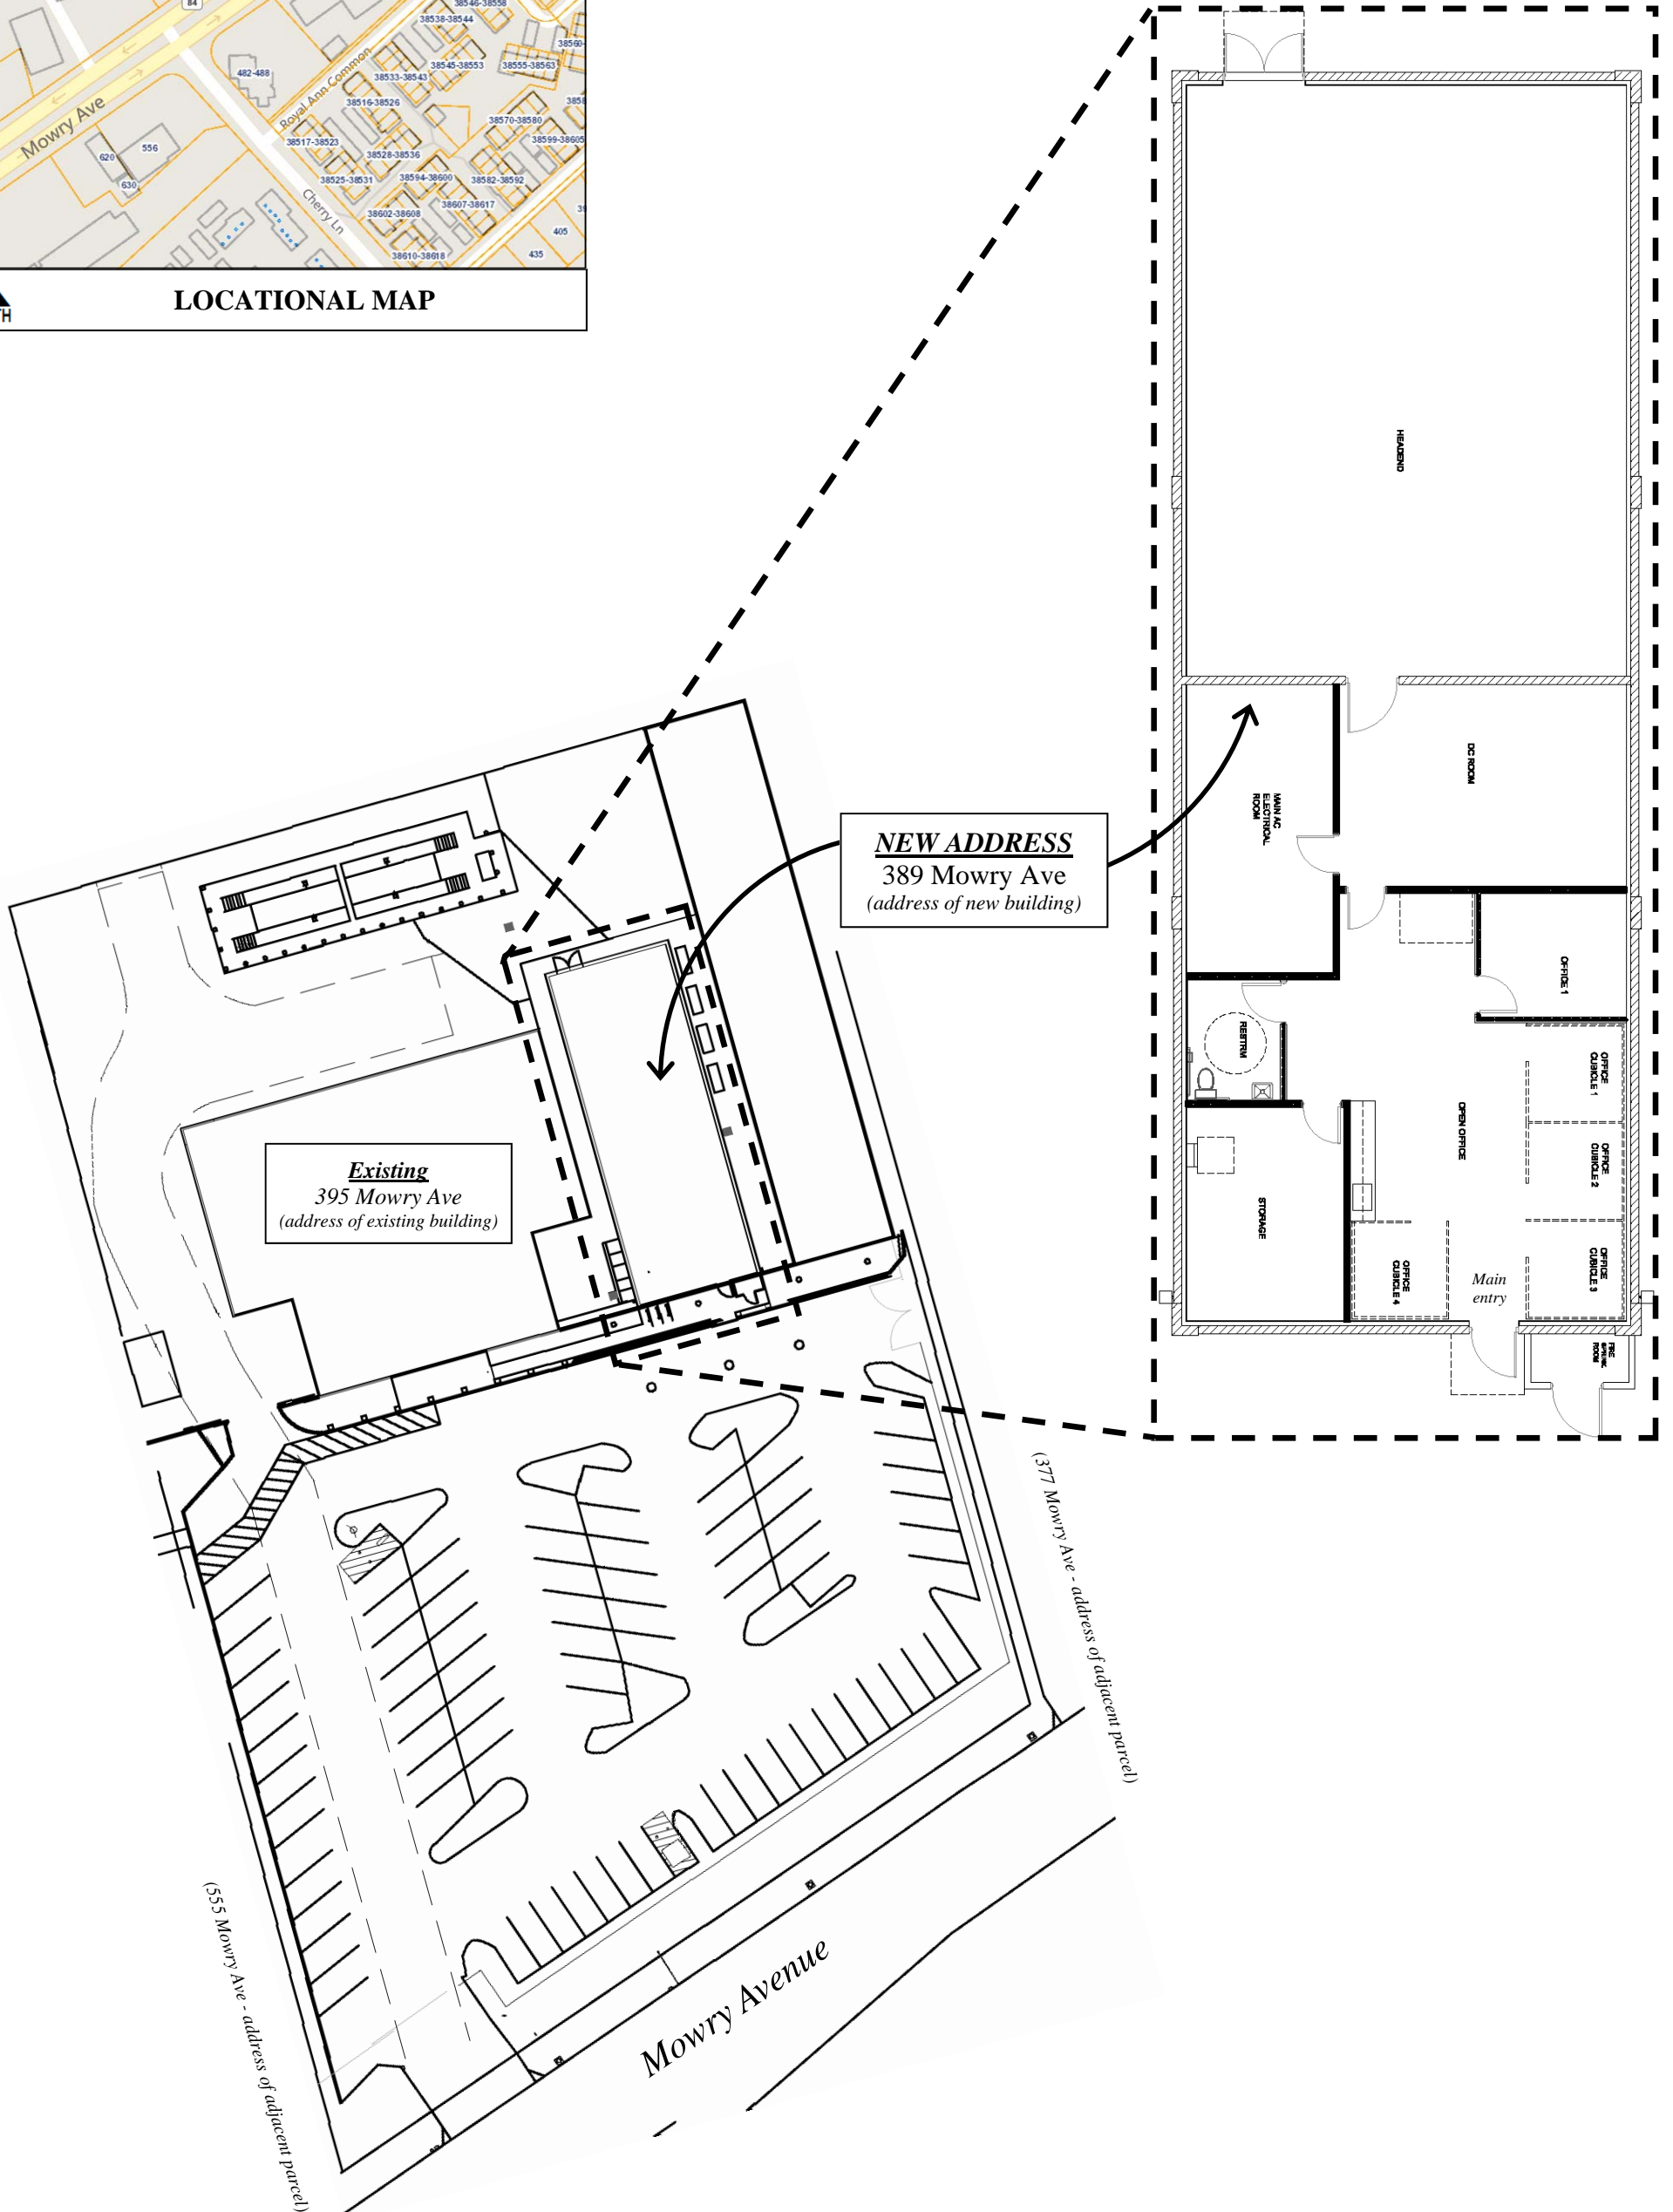

LOCATIONAL MAP

ADDRESS CHRONOLOGY

- Initial addressing at time of original development: 1980
- Address issued for new (Comcast Headend) building: 3/8/2016 (RW)

NEW ADDRESS
 389 Mowry Ave
 (address of new building)

Existing
 395 Mowry Ave
 (address of existing building)

(555 Mowry Ave - address of adjacent parcel)

(377 Mowry Ave - address of adjacent parcel)