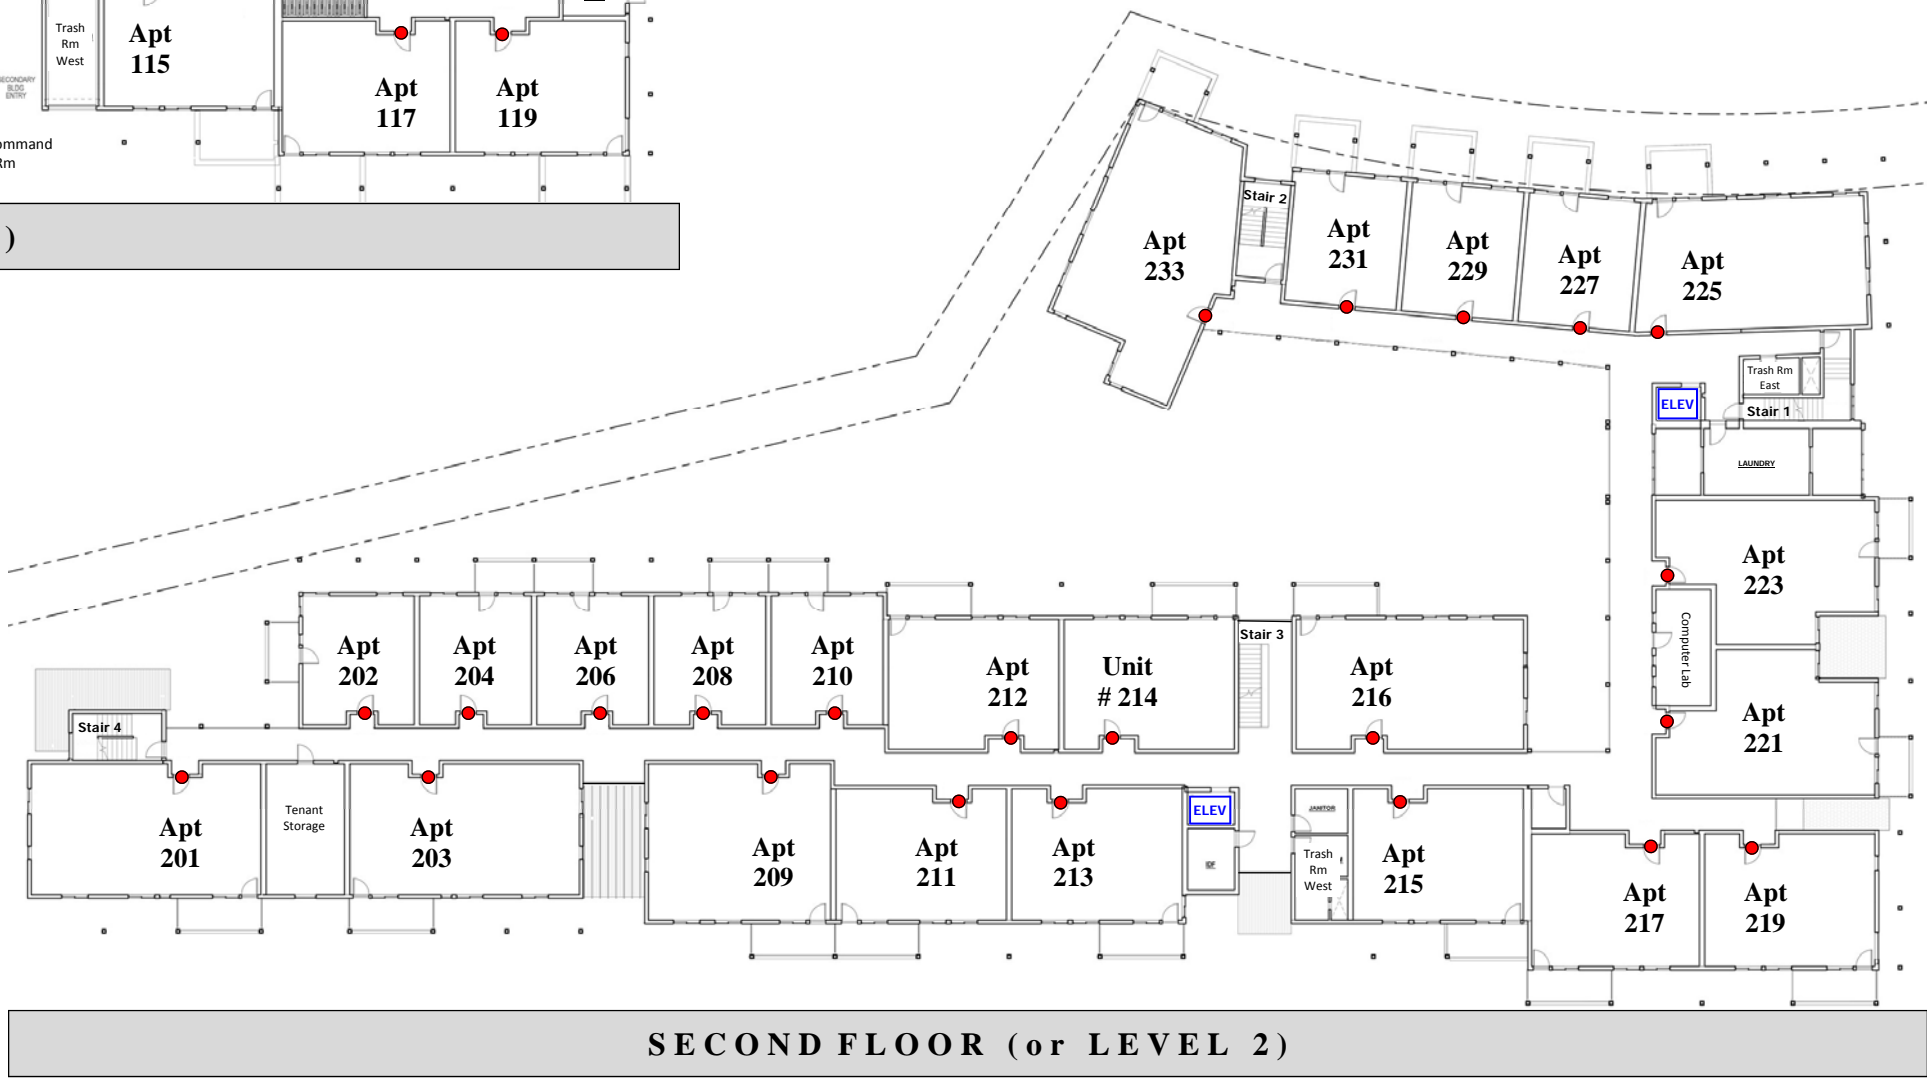

**LOCATIONAL MAP**

**ADDRESS CHRONOLOGY**

- Addresses issued to residential development: 9/28/2017 (RC)

**New**  
**39605 Stevenson Place IRR-1**  
*(Irrigation Meter)*

**New**  
**39605 Stevenson Place**  
*(Property & Building Address)*

**Existing**  
**244 Ladybug Ter ELEC-1**  
*(Bollard Control Meter)*

**FOR ADDRESSING PURPOSES ONLY — Page 1 of 3**

SP72-0329 9/28/2017 (RC)

**LEGEND**

- Entrance to apartment
- ELEV Elevator
- Apt 109** Apt Number (i.e., address)

**THIRD FLOOR (or LEVEL 3)**

**FOURTH FLOOR (or LEVEL 4)**

**LEGEND**

- Entrance to apartment
- ELEV Elevator
- Apt 109 Apt Number (i.e., address)