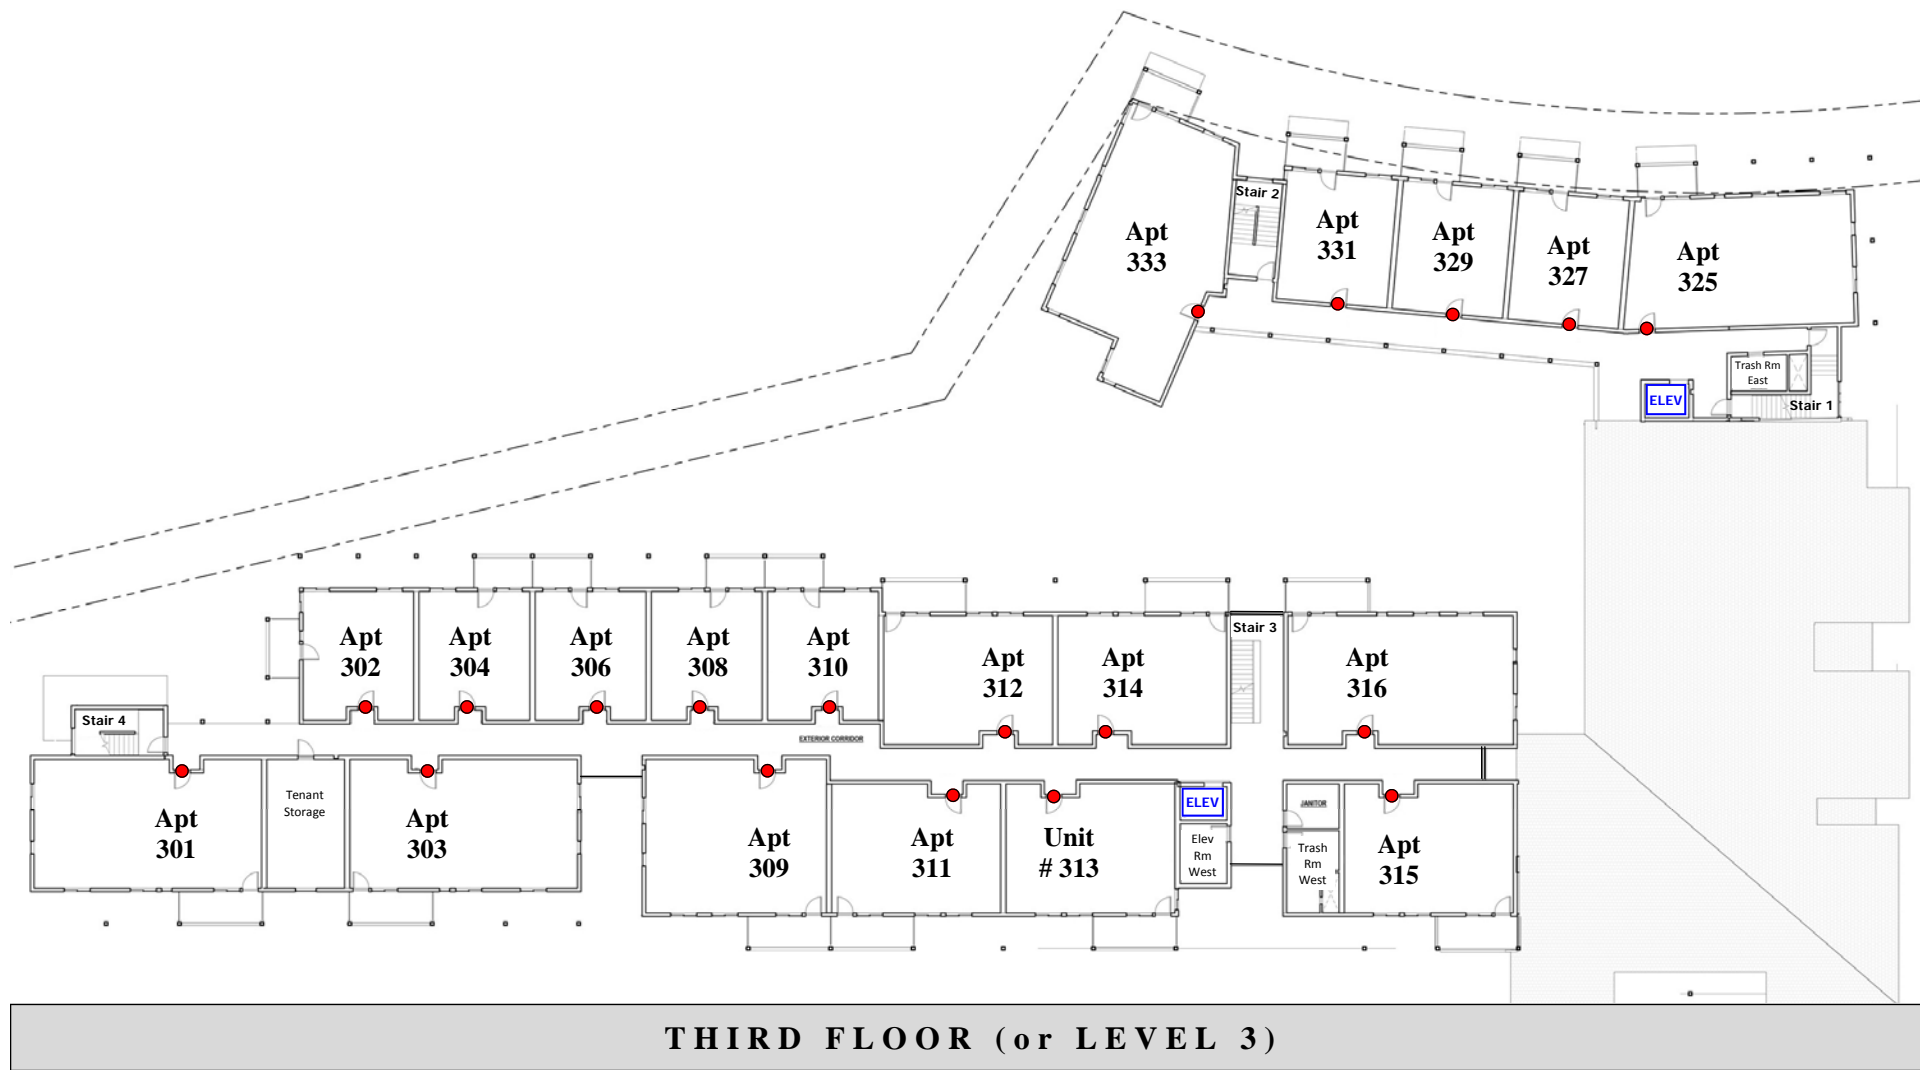

**LOCATIONAL MAP**

**ADDRESS CHRONOLOGY**

- Addresses issued to residential development: 9/28/2017 (RC)

**New**  
**39605 Stevenson Place IRR-1**  
*(Irrigation Meter)*

**New**  
**39605 Stevenson Place**  
*(Property & Building Address)*

**Existing**  
**244 Ladybug Ter ELEC-1**  
*(Bollard Control Meter)*

**FOR ADDRESSING PURPOSES ONLY — Page 1 of 3**

SP72-0329 9/28/2017 (RC)

**LEGEND**

- Entrance to apartment
- ELEV Elevator
- Apt 109** Apt Number (i.e., address)

**THIRD FLOOR (or LEVEL 3)**

**FOURTH FLOOR (or LEVEL 4)**

**LEGEND**

- Entrance to apartment
- ELEV Elevator
- Apt 109 Apt Number (i.e., address)