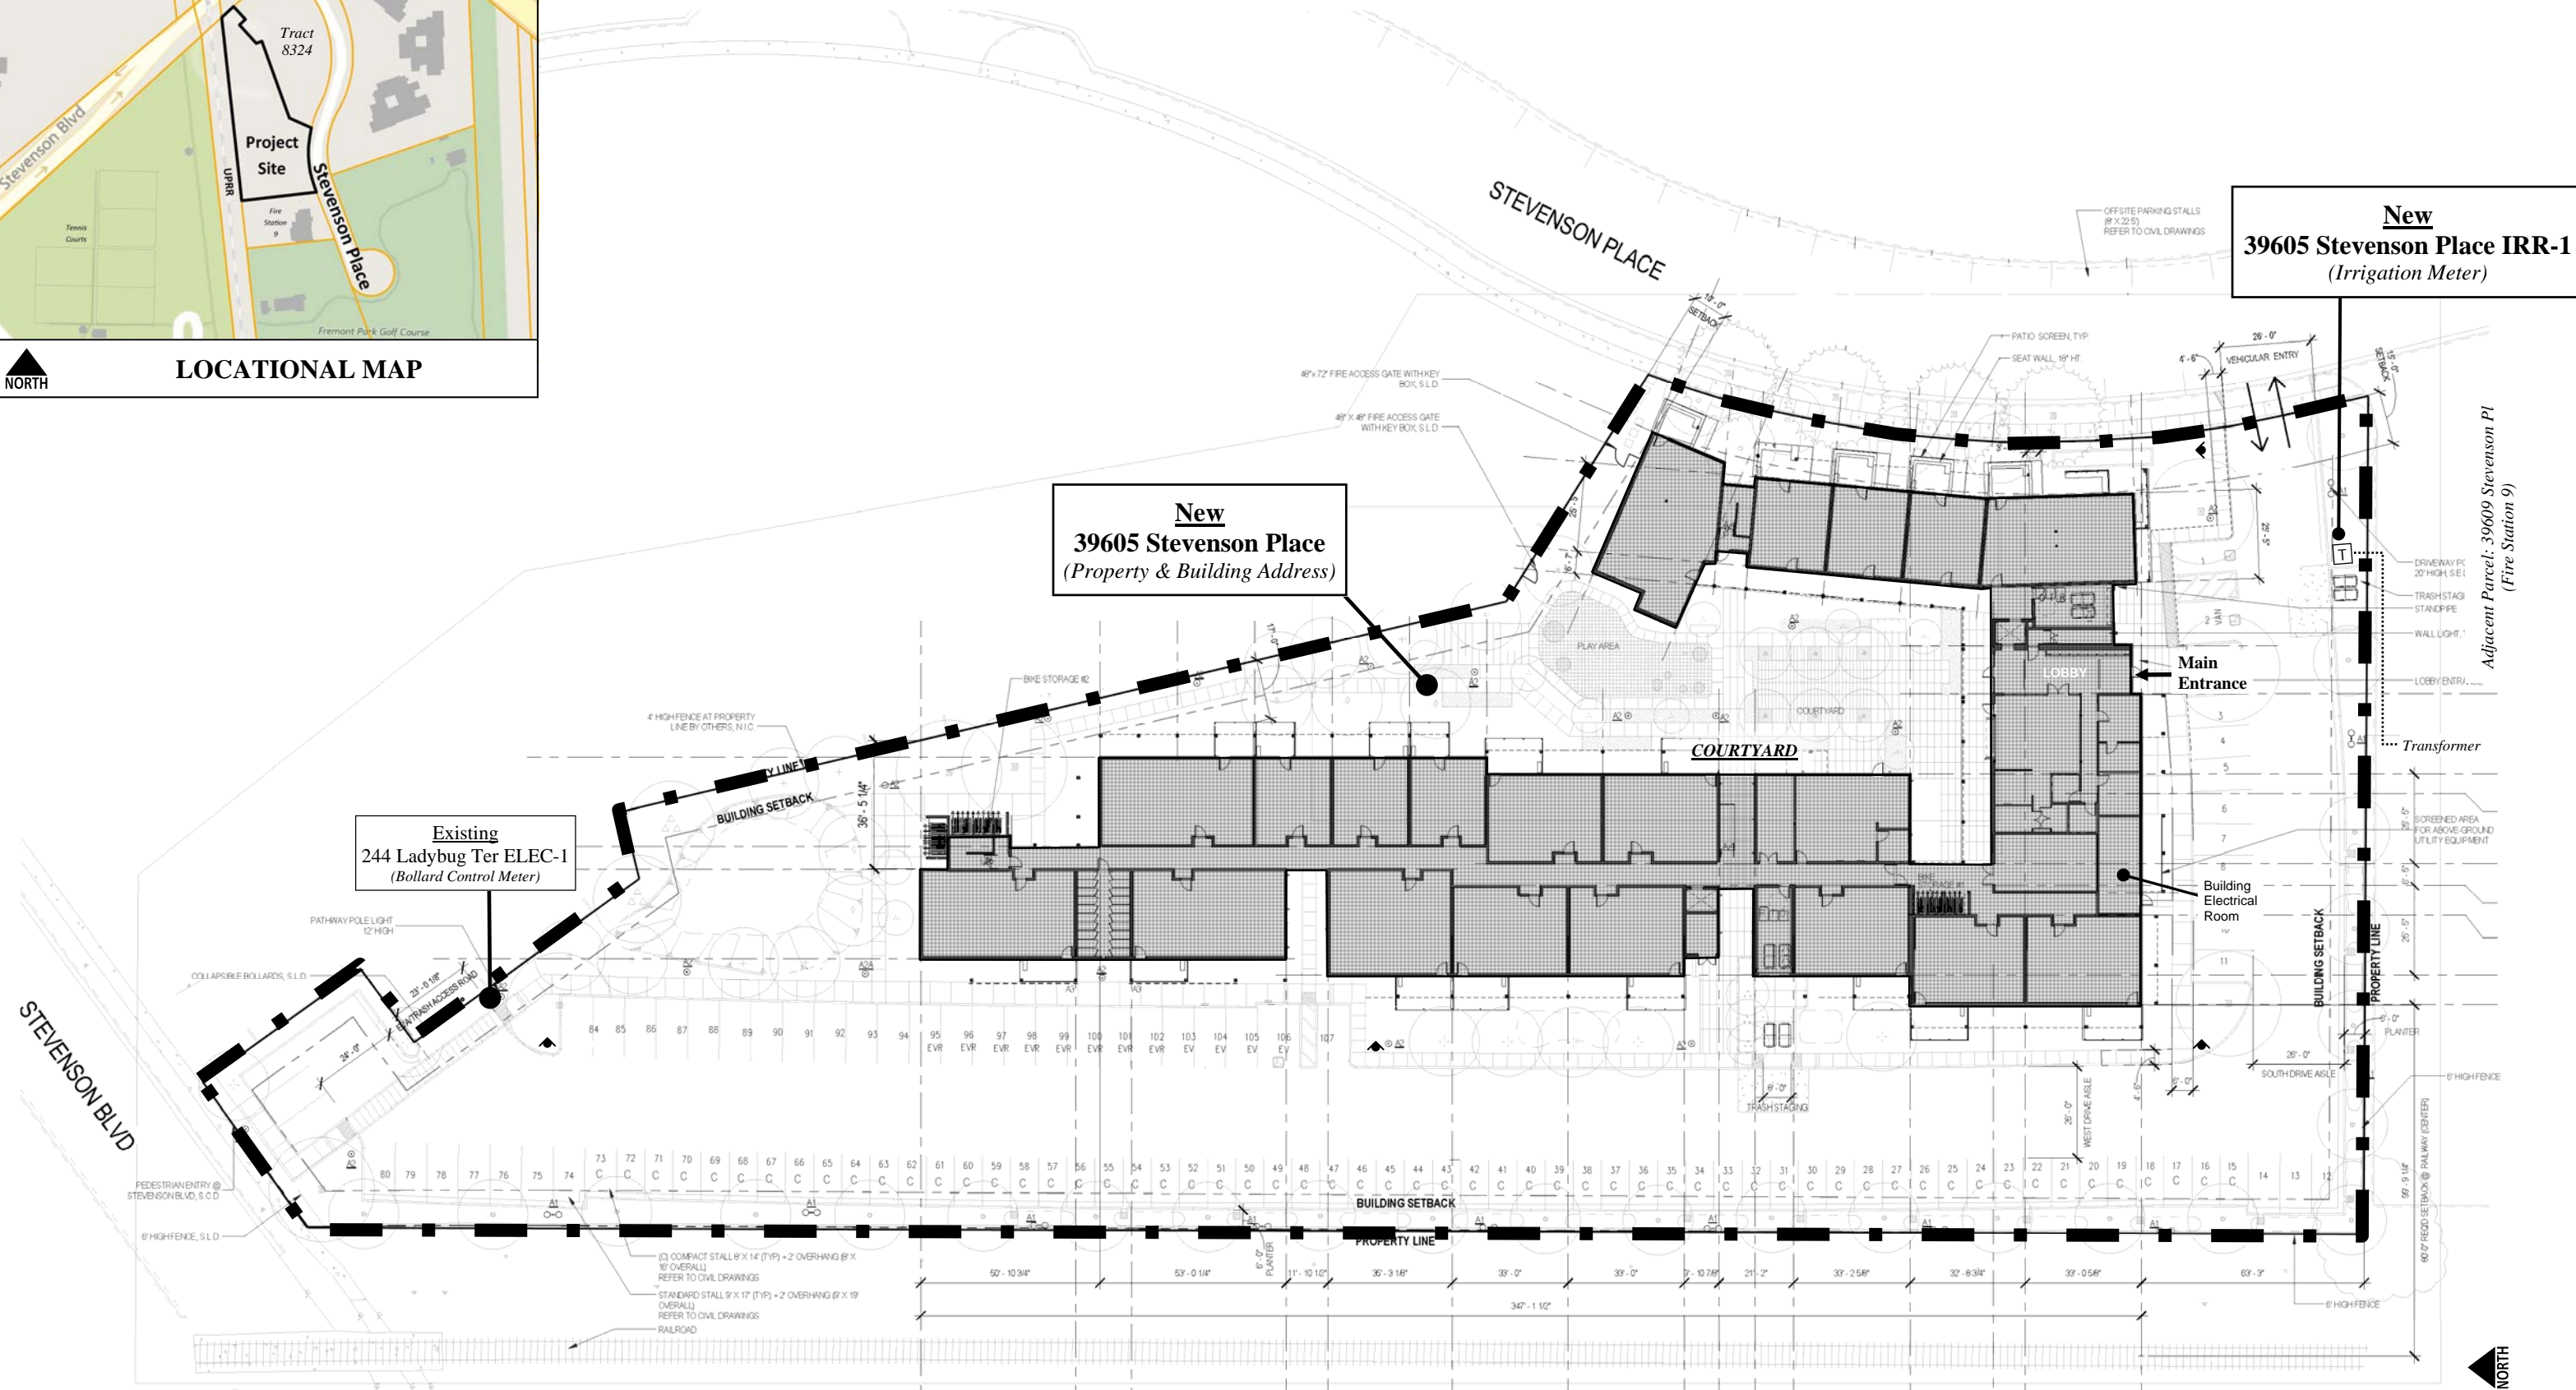

**LOCATIONAL MAP**

**ADDRESS CHRONOLOGY**

- Addresses issued to residential development: 9/28/2017 (RC)

**New**  
**39605 Stevenson Place IRR-1**  
*(Irrigation Meter)*

**New**  
**39605 Stevenson Place**  
*(Property & Building Address)*

**Existing**  
**244 Ladybug Ter ELEC-1**  
*(Bollard Control Meter)*

**FOR ADDRESSING PURPOSES ONLY — Page 1 of 3**

SP72-0329 9/28/2017 (RC)

**LEGEND**

- Entrance to apartment
- ELEV Elevator
- Apt 109** Apt Number (i.e., address)

**THIRD FLOOR (or LEVEL 3)**

**FOURTH FLOOR (or LEVEL 4)**

**LEGEND**

- Entrance to apartment
- ELEV Elevator
- Apt 109 Apt Number (i.e., address)