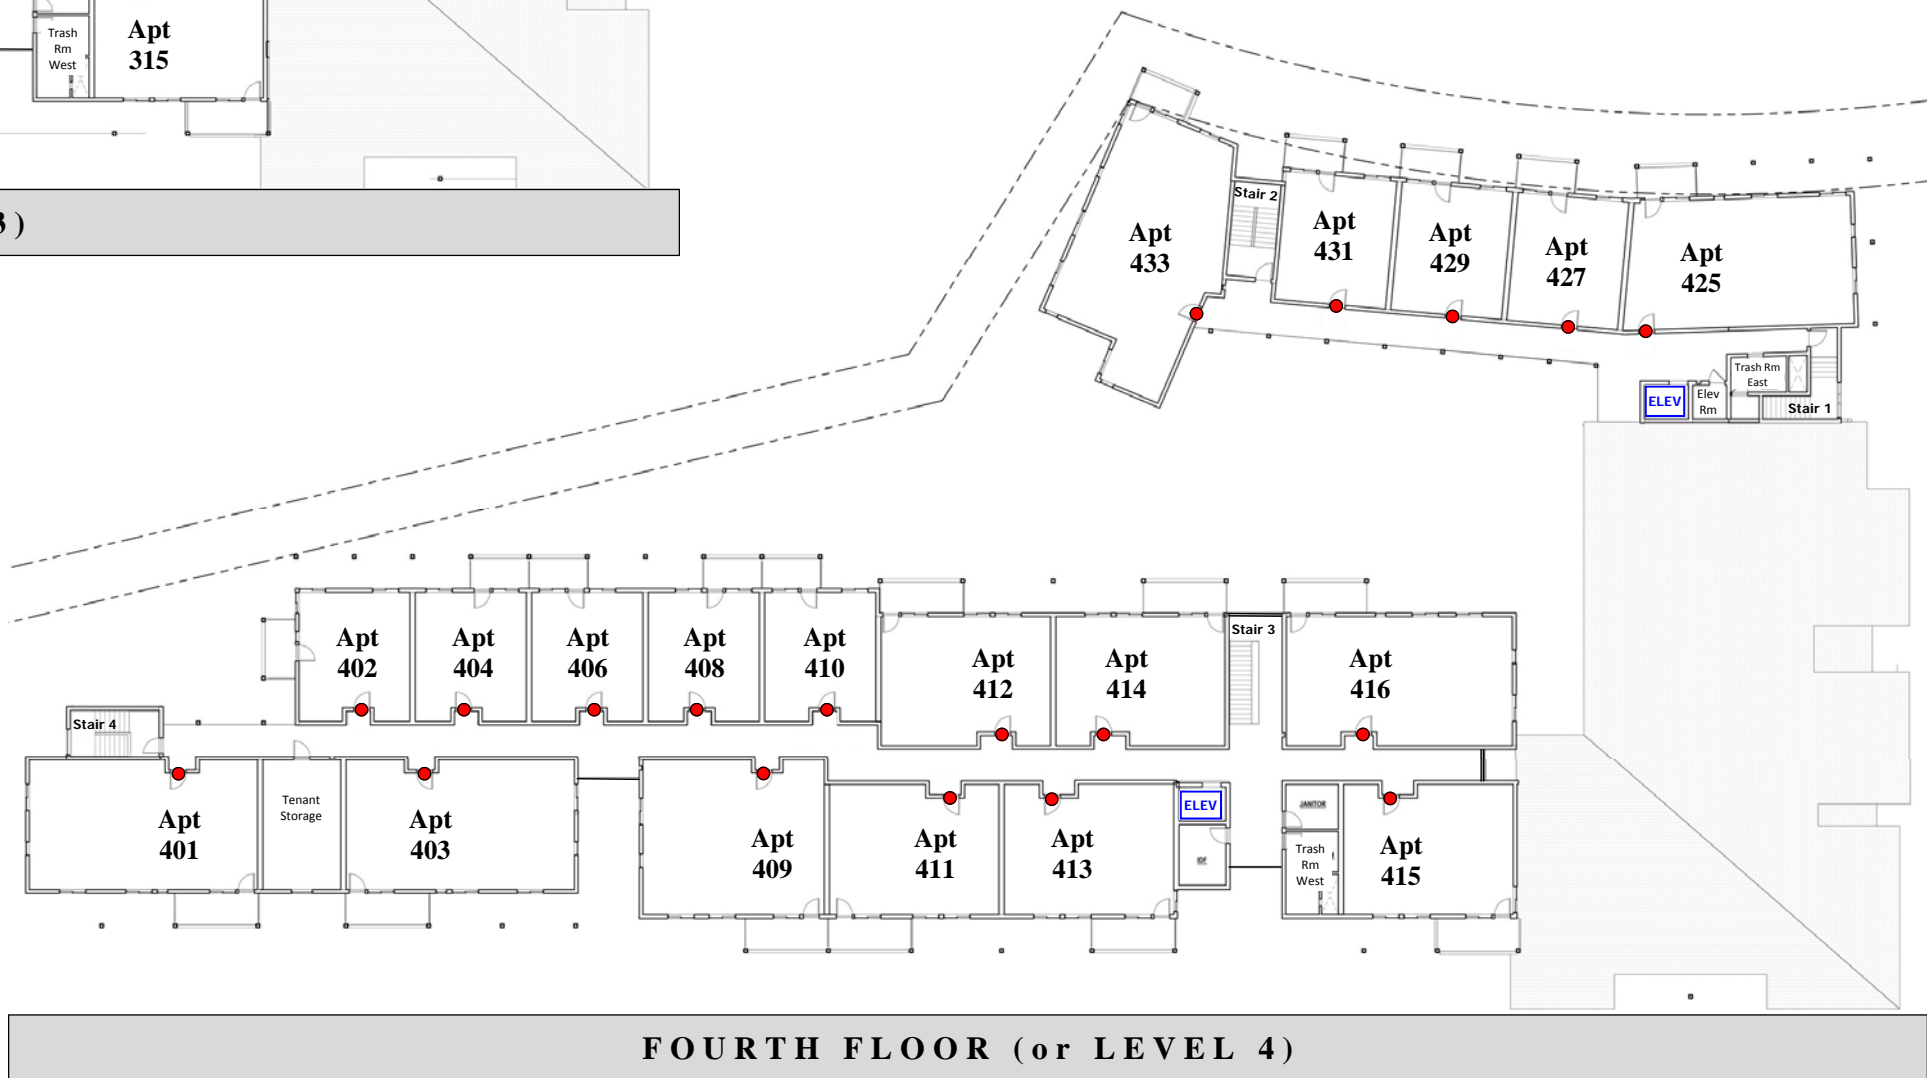

**LOCATIONAL MAP**

**ADDRESS CHRONOLOGY**

- Addresses issued to residential development: 9/28/2017 (RC)

**New**  
**39605 Stevenson Place IRR-1**  
*(Irrigation Meter)*

**New**  
**39605 Stevenson Place**  
*(Property & Building Address)*

**Existing**  
**244 Ladybug Ter ELEC-1**  
*(Bollard Control Meter)*

**FOR ADDRESSING PURPOSES ONLY — Page 1 of 3**

SP72-0329 9/28/2017 (RC)

**LEGEND**

- Entrance to apartment
- ELEV Elevator
- Apt 109** Apt Number (i.e., address)

**THIRD FLOOR (or LEVEL 3)**

**FOURTH FLOOR (or LEVEL 4)**

**LEGEND**

- Entrance to apartment
- ELEV Elevator
- Apt 109 Apt Number (i.e., address)