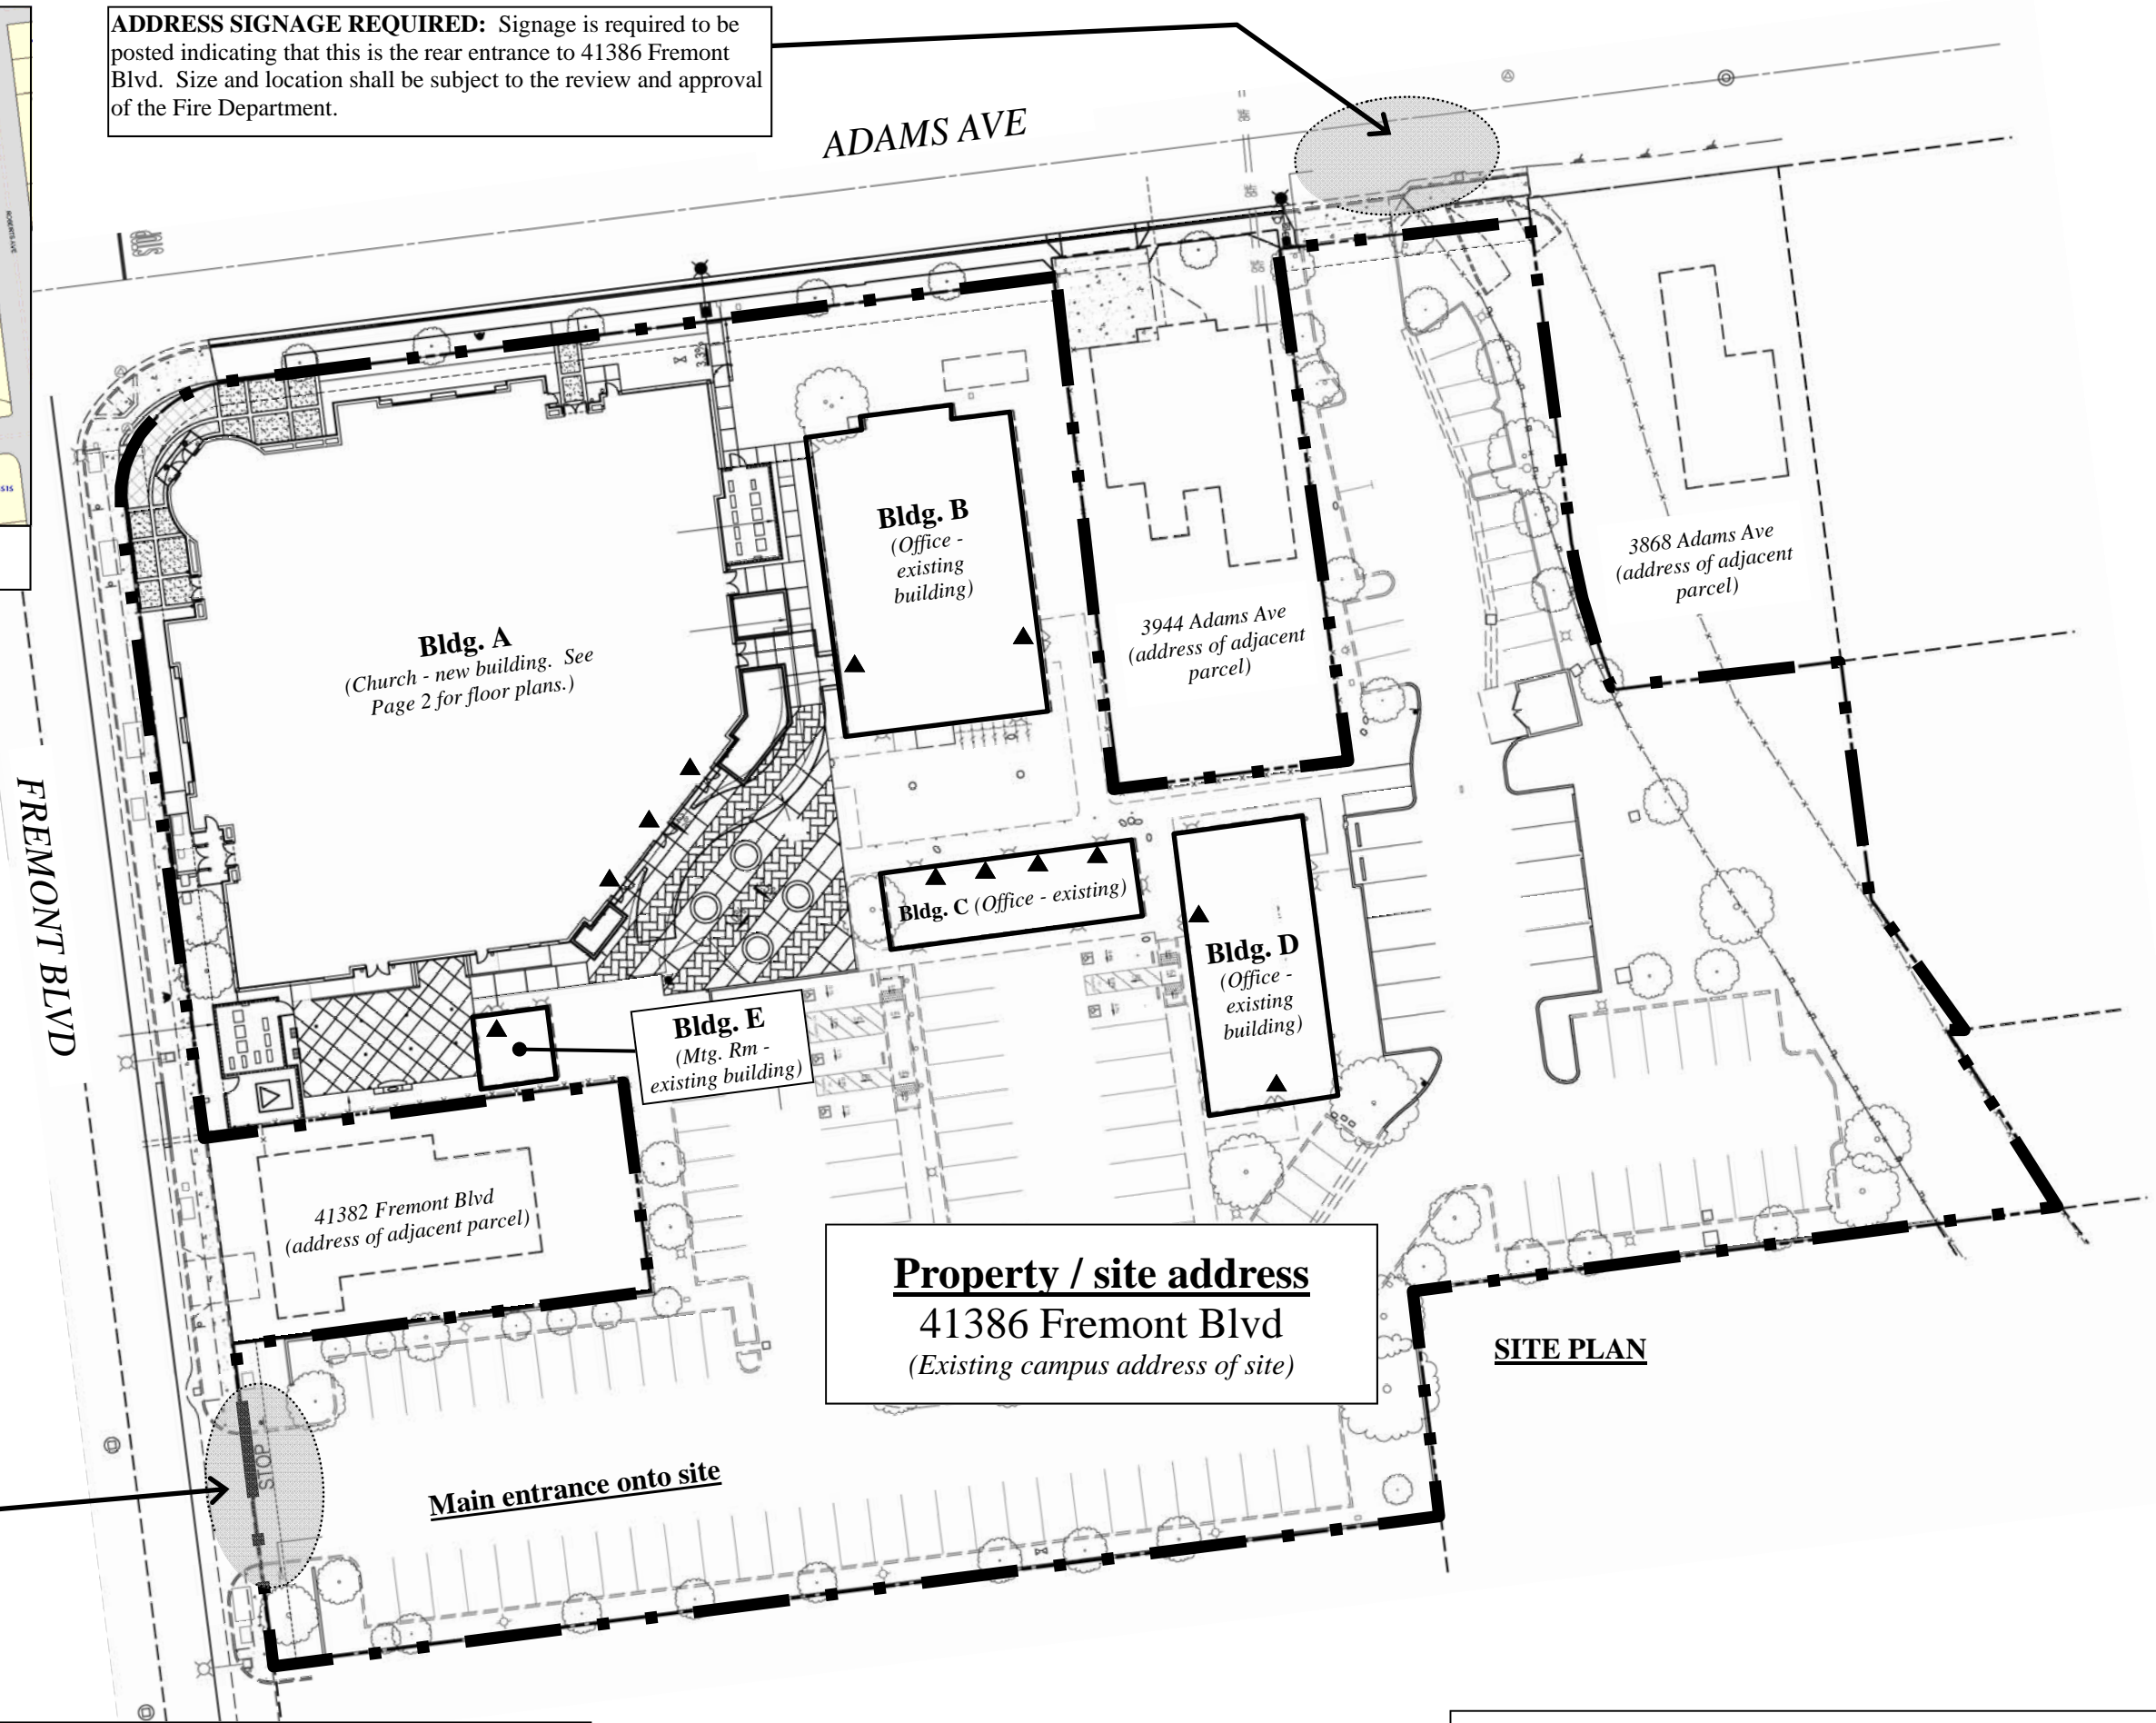

**ADDRESS SIGNAGE REQUIRED:** Signage is required to be posted indicating that this is the rear entrance to 41386 Fremont Blvd. Size and location shall be subject to the review and approval of the Fire Department.

**ADDRESS CHRONOLOGY**

- Original addressing at time of initial development: 1953
- Verification of 41386 Fremont Blvd as overall campus/property situs address; assignment of building letter designation to one new building (Church) and four existing buildings; and, rescind address of former lot now part of project site - 41368 Fremont Blvd: 9/9/2014 (RW)

**LEGEND:**

- · — · — Property Line
- ▲ Main entrance into building

**ADDRESS SIGNAGE REQUIRED:** Signage is required to be posted indicating that this is the main entrance to 41386 Fremont Blvd. Size and location shall be subject to the review and approval of the Fire Department.

**NOTE:** Floor plan details of new Church Building.