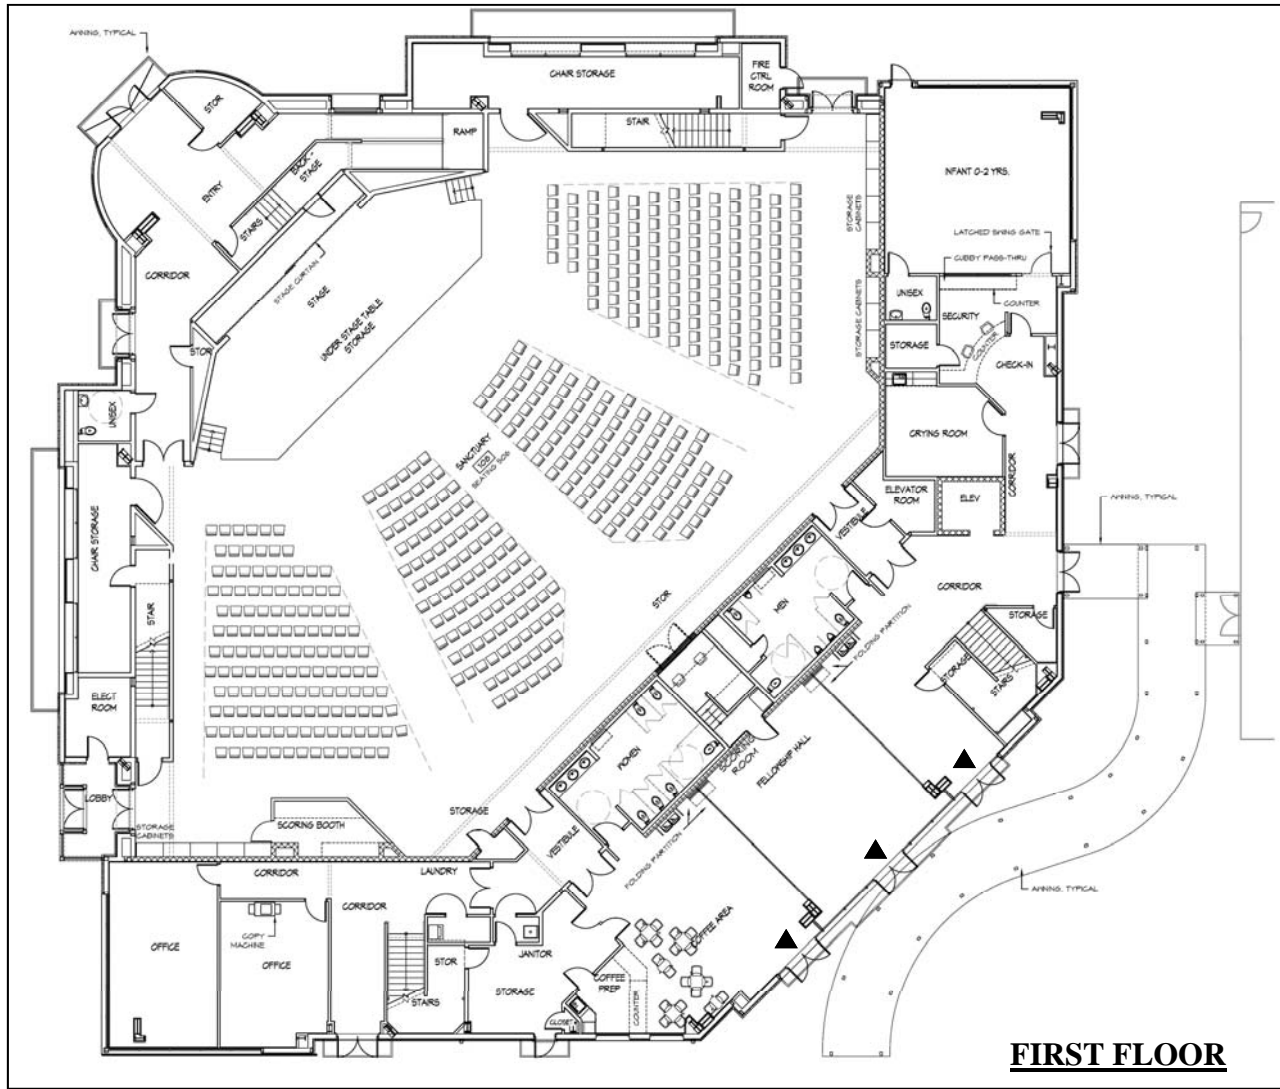

**ADDRESS SIGNAGE REQUIRED:** Signage is required to be posted indicating that this is the rear entrance to 41386 Fremont Blvd. Size and location shall be subject to the review and approval of the Fire Department.

**LEGEND:**

- · — · — Property Line
- ▲ Main entrance into building

**ADDRESS SIGNAGE REQUIRED:** Signage is required to be posted indicating that this is the main entrance to 41386 Fremont Blvd. Size and location shall be subject to the review and approval of the Fire Department.

**NOTE:** Floor plan details of new Church Building.