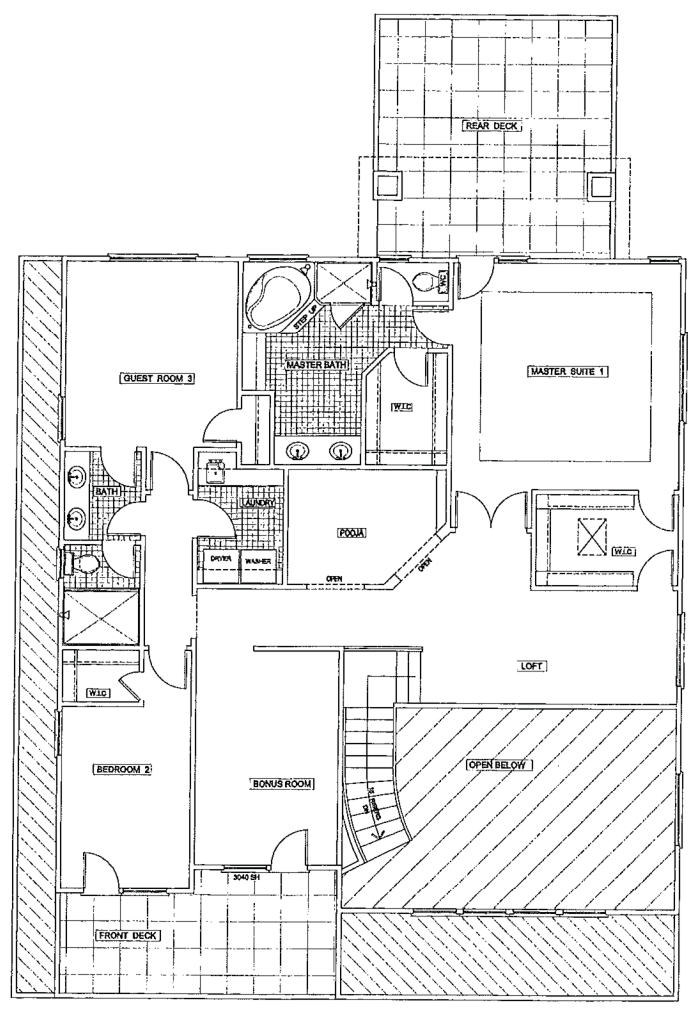

- ADDRESS CHRONOLOGY**
- Initial addressing at time of original development: 1964
  - Addressing of secondary dwelling unit: 5/24/2011 (RW)

**40859 Robin St  
(NEW ADDRESS)  
Secondary Dwelling Unit**

**LEGEND:**

- Extents of Secondary Dwelling Unit
- Main access into dwelling units

**First Floor**  
(Existing Single Family & New Secondary Dwelling Units)

**Second Floor**  
(Existing Single Family)