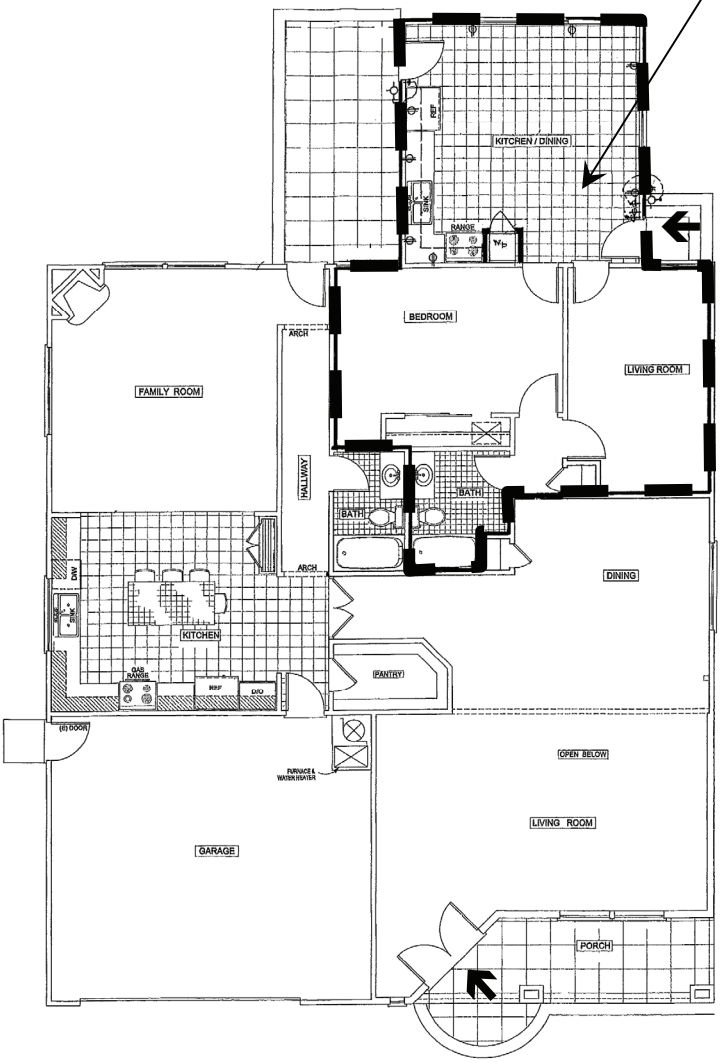

- ADDRESS CHRONOLOGY**
- Initial addressing at time of original development: 1964
  - Addressing of secondary dwelling unit: 5/24/2011 (RW)

**40859 Robin St  
(NEW ADDRESS)  
Secondary Dwelling Unit**

**LEGEND:**

- Extents of Secondary Dwelling Unit
- Main access into dwelling units

**First Floor**  
(Existing Single Family & New Secondary Dwelling Units)

**Second Floor**  
(Existing Single Family)