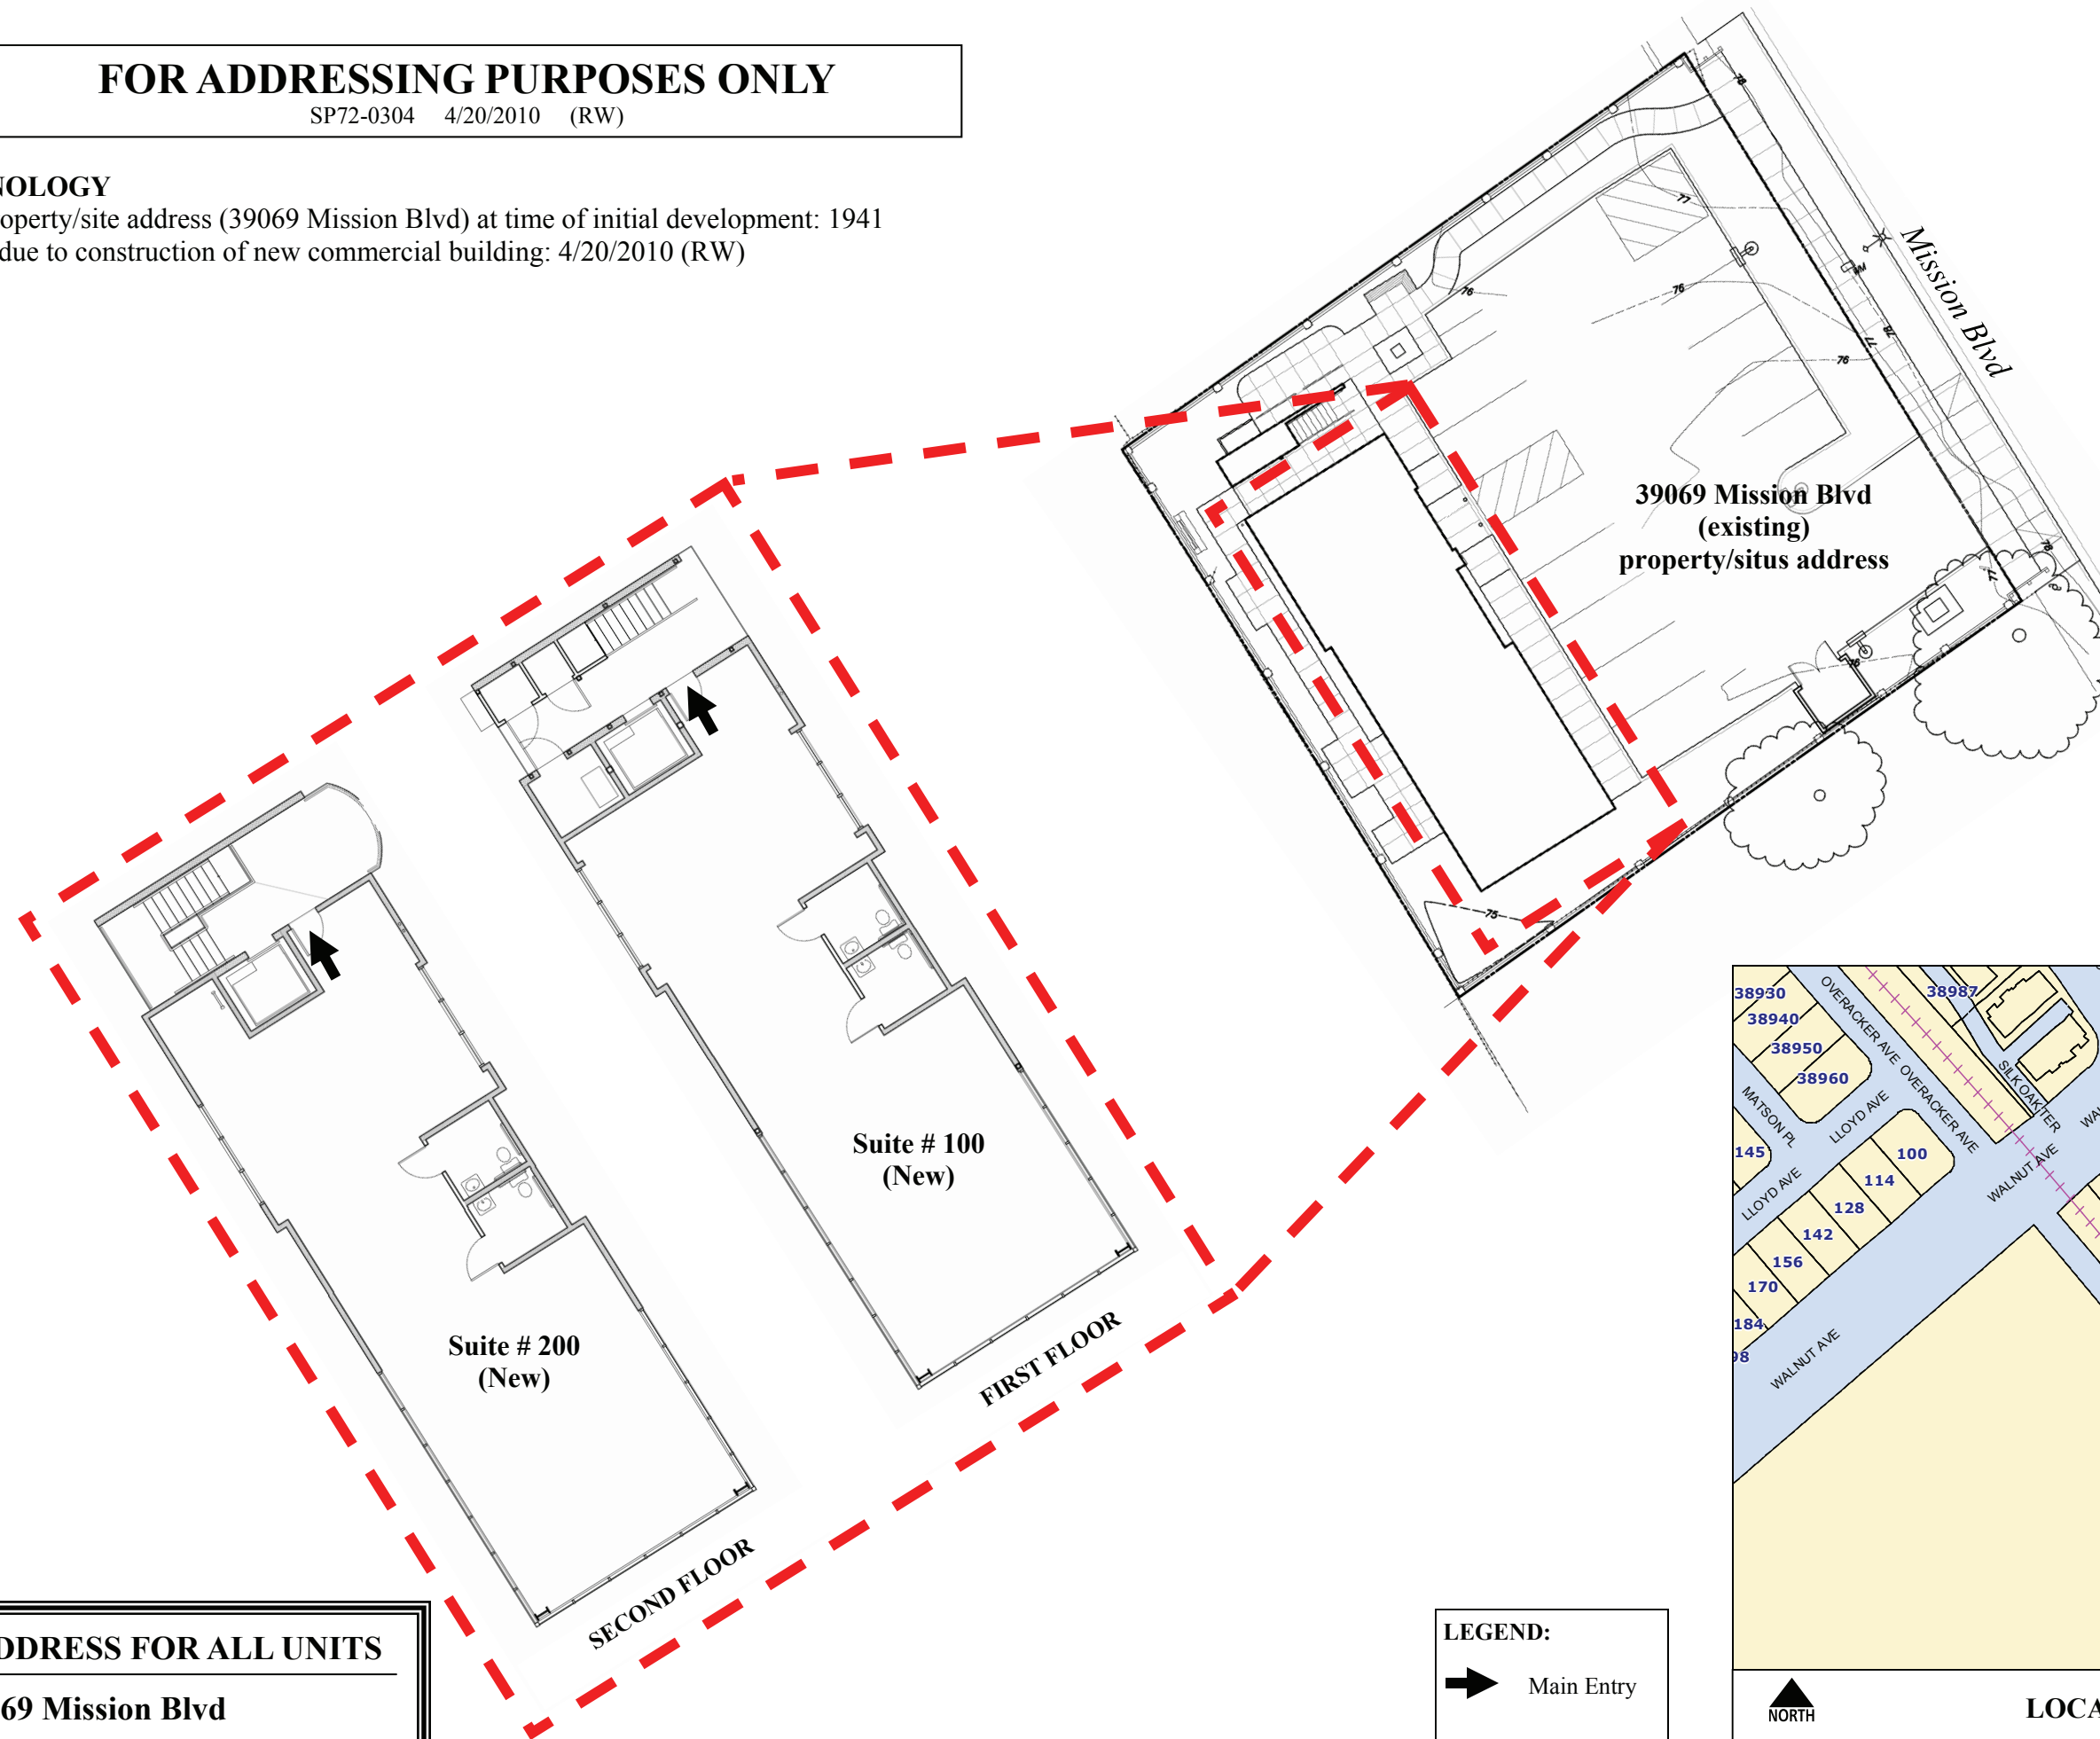

ADDRESS CHRONOLOGY

- Assignment of property/site address (39069 Mission Blvd) at time of initial development: 1941
- Suite numbering due to construction of new commercial building: 4/20/2010 (RW)

BUILDING ADDRESS FOR ALL UNITS
39069 Mission Blvd

LEGEND:
➔ Main Entry