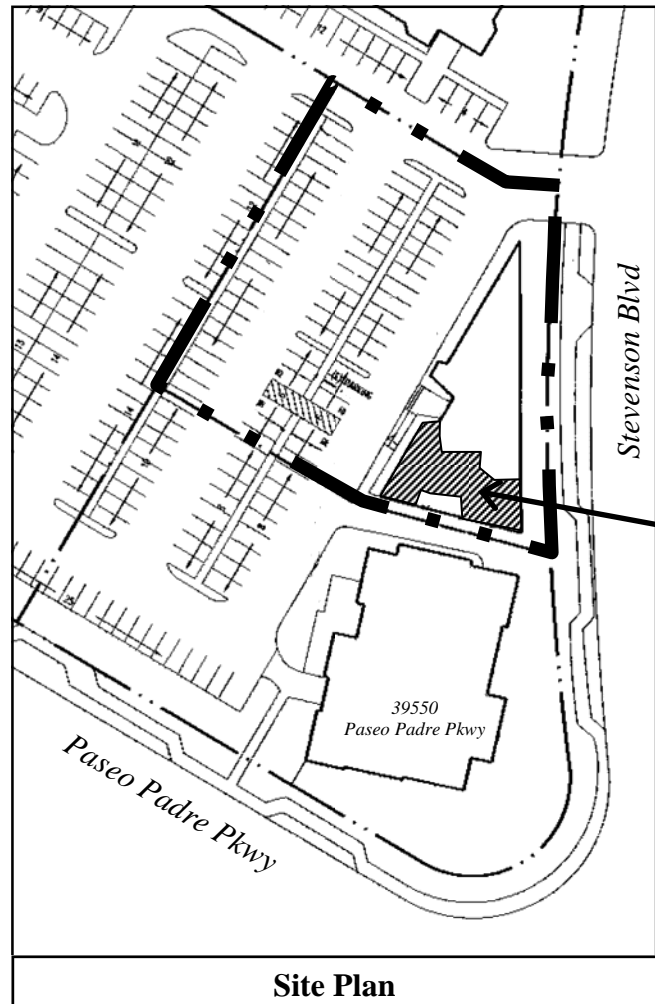

**LOCATIONAL MAP**

**LEGEND**

● Main entrance

**First Floor**

**NEW**  
2675 Stevenson Blvd Suite 101  
(Tenant space)

**Site Plan**

**Second Floor**

**NOTE:** The street address for the units within the building is 2675 Stevenson Blvd.

**ADDRESS CHRONOLOGY**

- Assignment of building address: 3/29/1985 (JC)
- Suite number assignment: 7/15/2016 (RW)
- Suite number assignment: 12/14/2017 (RW)

**FOR ADDRESSING PURPOSES ONLY**  
SP72-0002 12/14/2017 (RW)