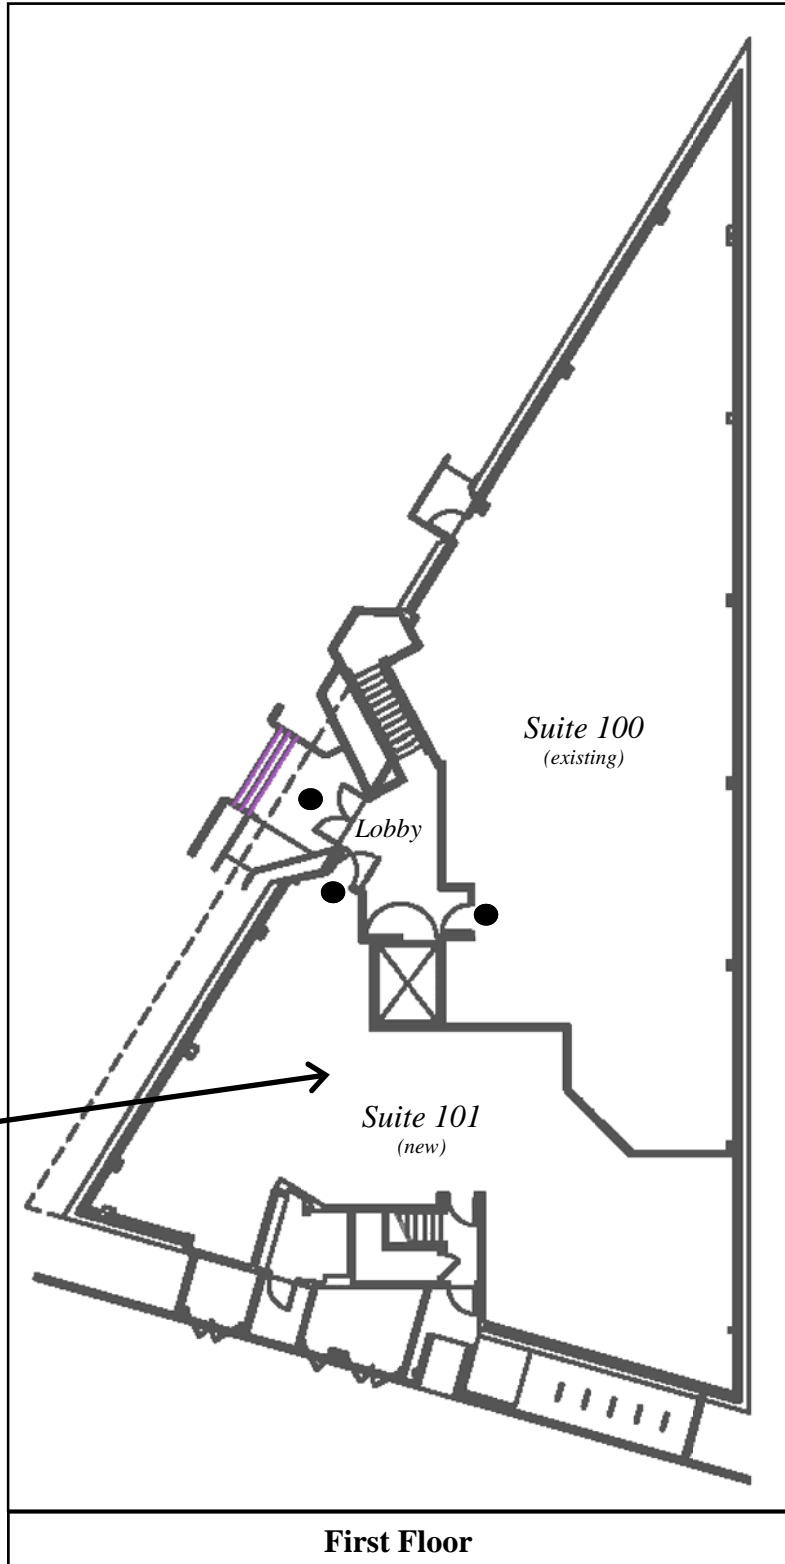

**LOCATIONAL MAP**

**LEGEND**

● Main entrance

**First Floor**

**NEW**  
2675 Stevenson Blvd Suite 101  
(Tenant space)

**Site Plan**

**Second Floor**

**NOTE:** The street address for the units within the building is 2675 Stevenson Blvd.

**ADDRESS CHRONOLOGY**

- Assignment of building address: 3/29/1985 (JC)
- Suite number assignment: 7/15/2016 (RW)
- Suite number assignment: 12/14/2017 (RW)

**FOR ADDRESSING PURPOSES ONLY**  
SP72-0002 12/14/2017 (RW)