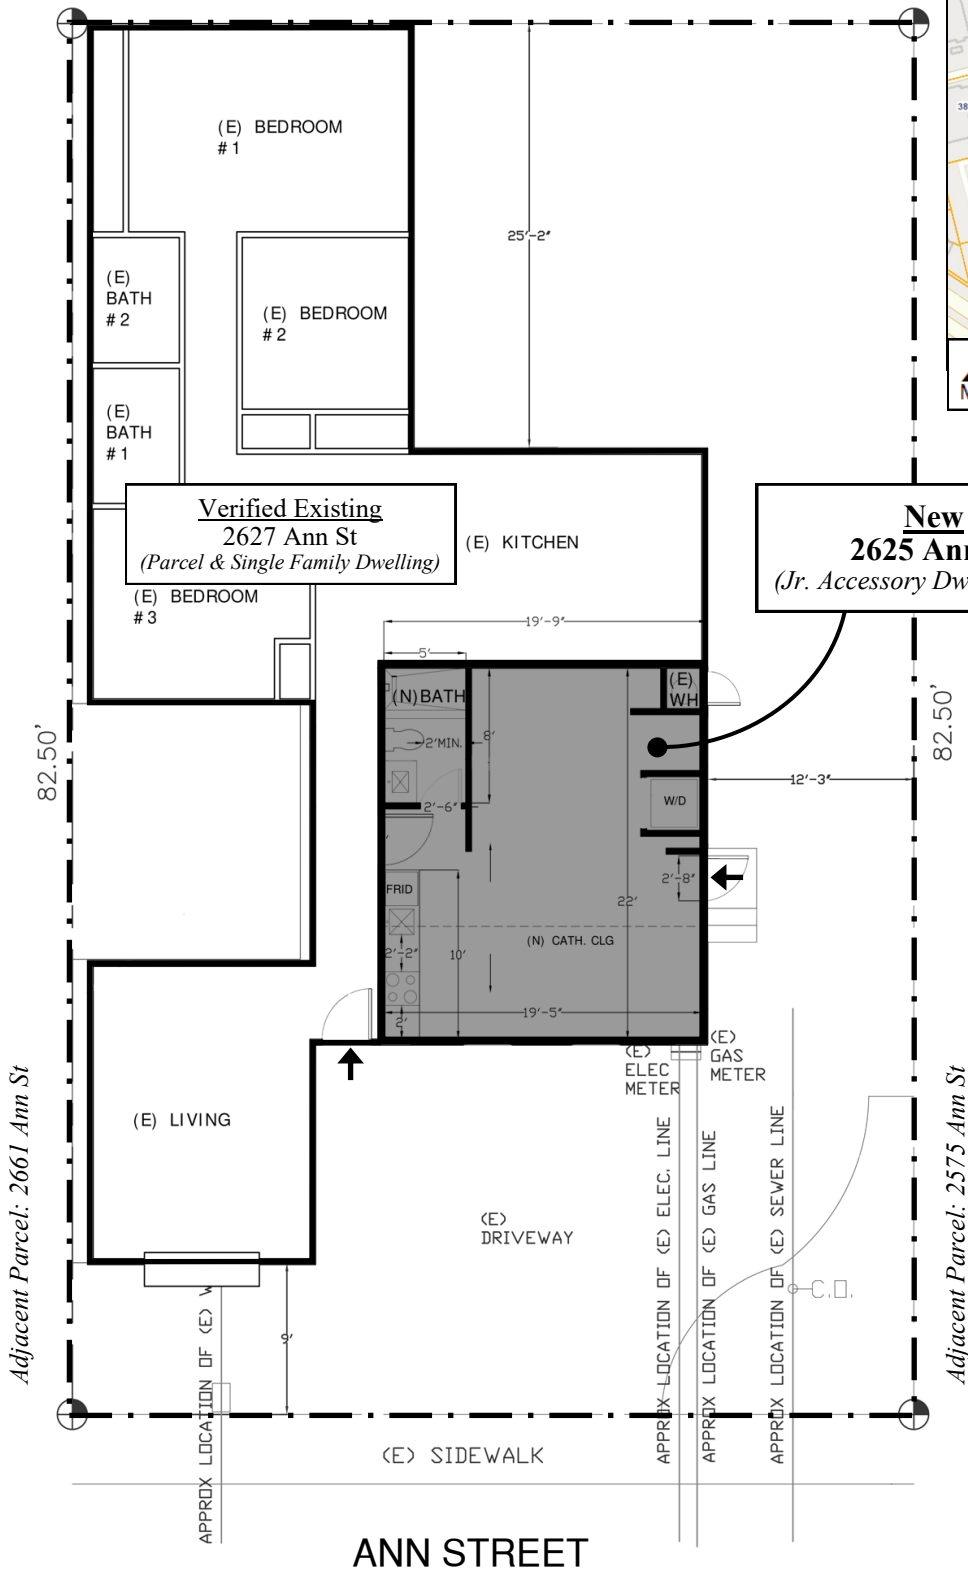

ADDRESS CHRONOLOGY

- Parcel address issued at time of initial development: 1973
- Address issued to Jr. Accessory Dwelling Unit: 6/21/2022 (RC)

Legend

➤ Front Door Location

FOR ADDRESSING PURPOSES ONLY

SP66-0312 6/21/2022 (RC)