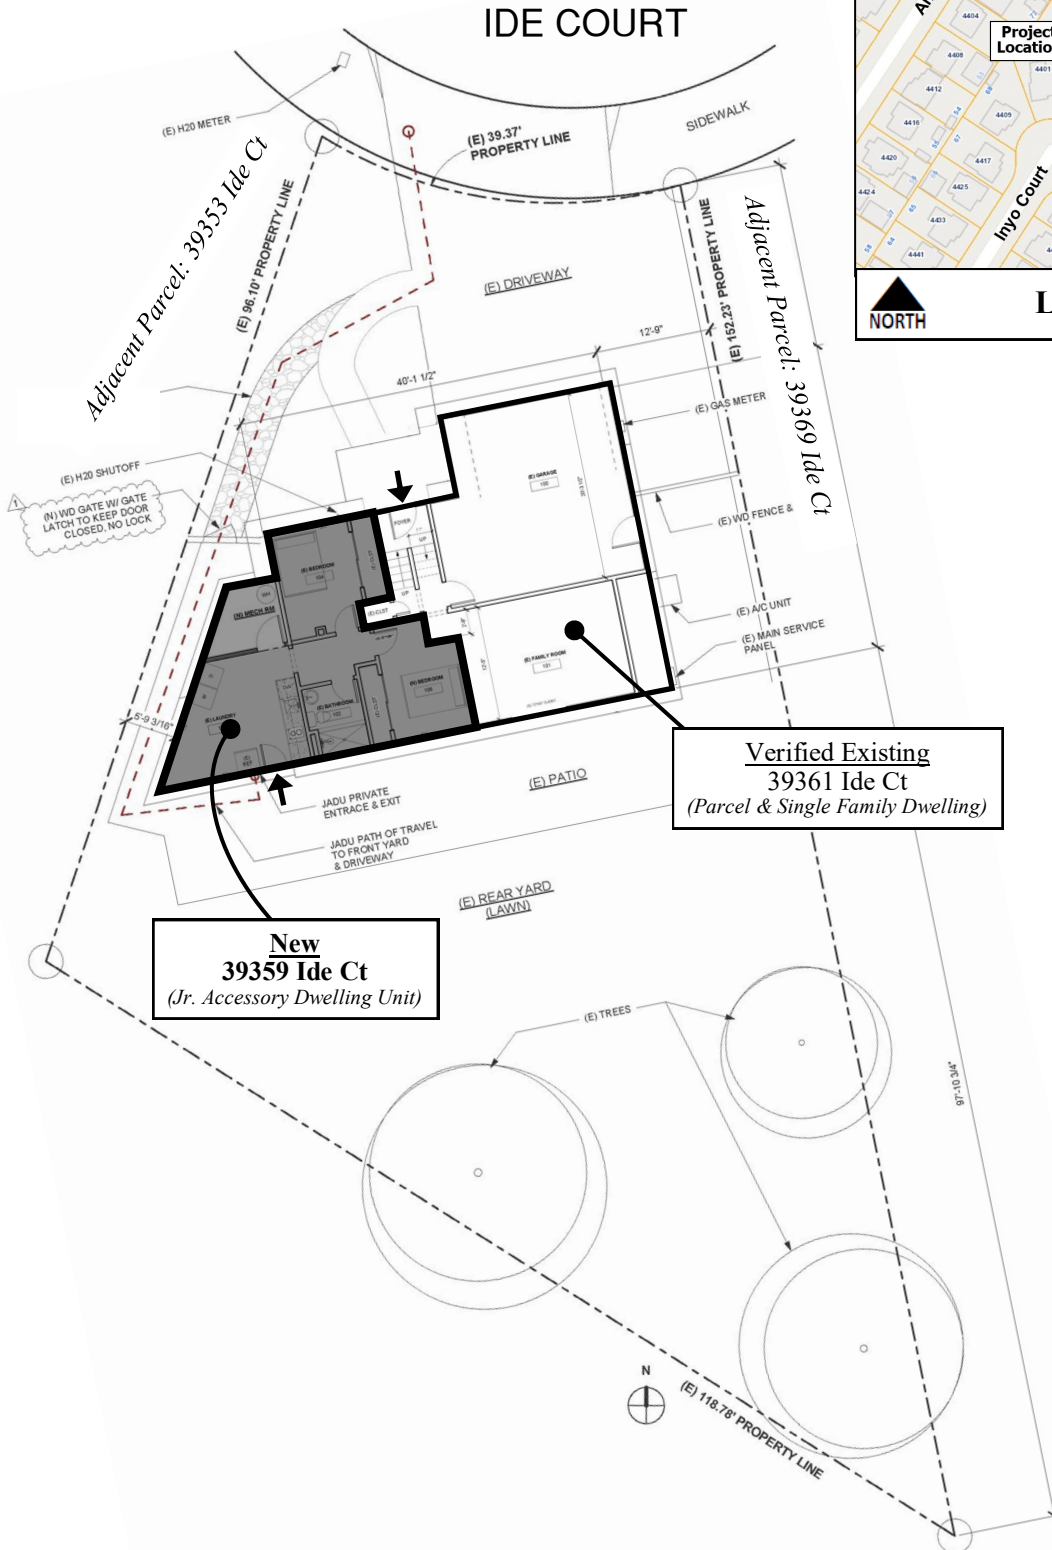

ADDRESS CHRONOLOGY

- Parcel address issued at time of initial development: 1961
- Address issued to jr. accessory dwelling unit: 2/28/2022 (RC)

LOCATIONAL MAP

Legend

➤ Front Door Location

Verified Existing
39361 Ide Ct
(Parcel & Single Family Dwelling)

New
39359 Ide Ct
(Jr. Accessory Dwelling Unit)