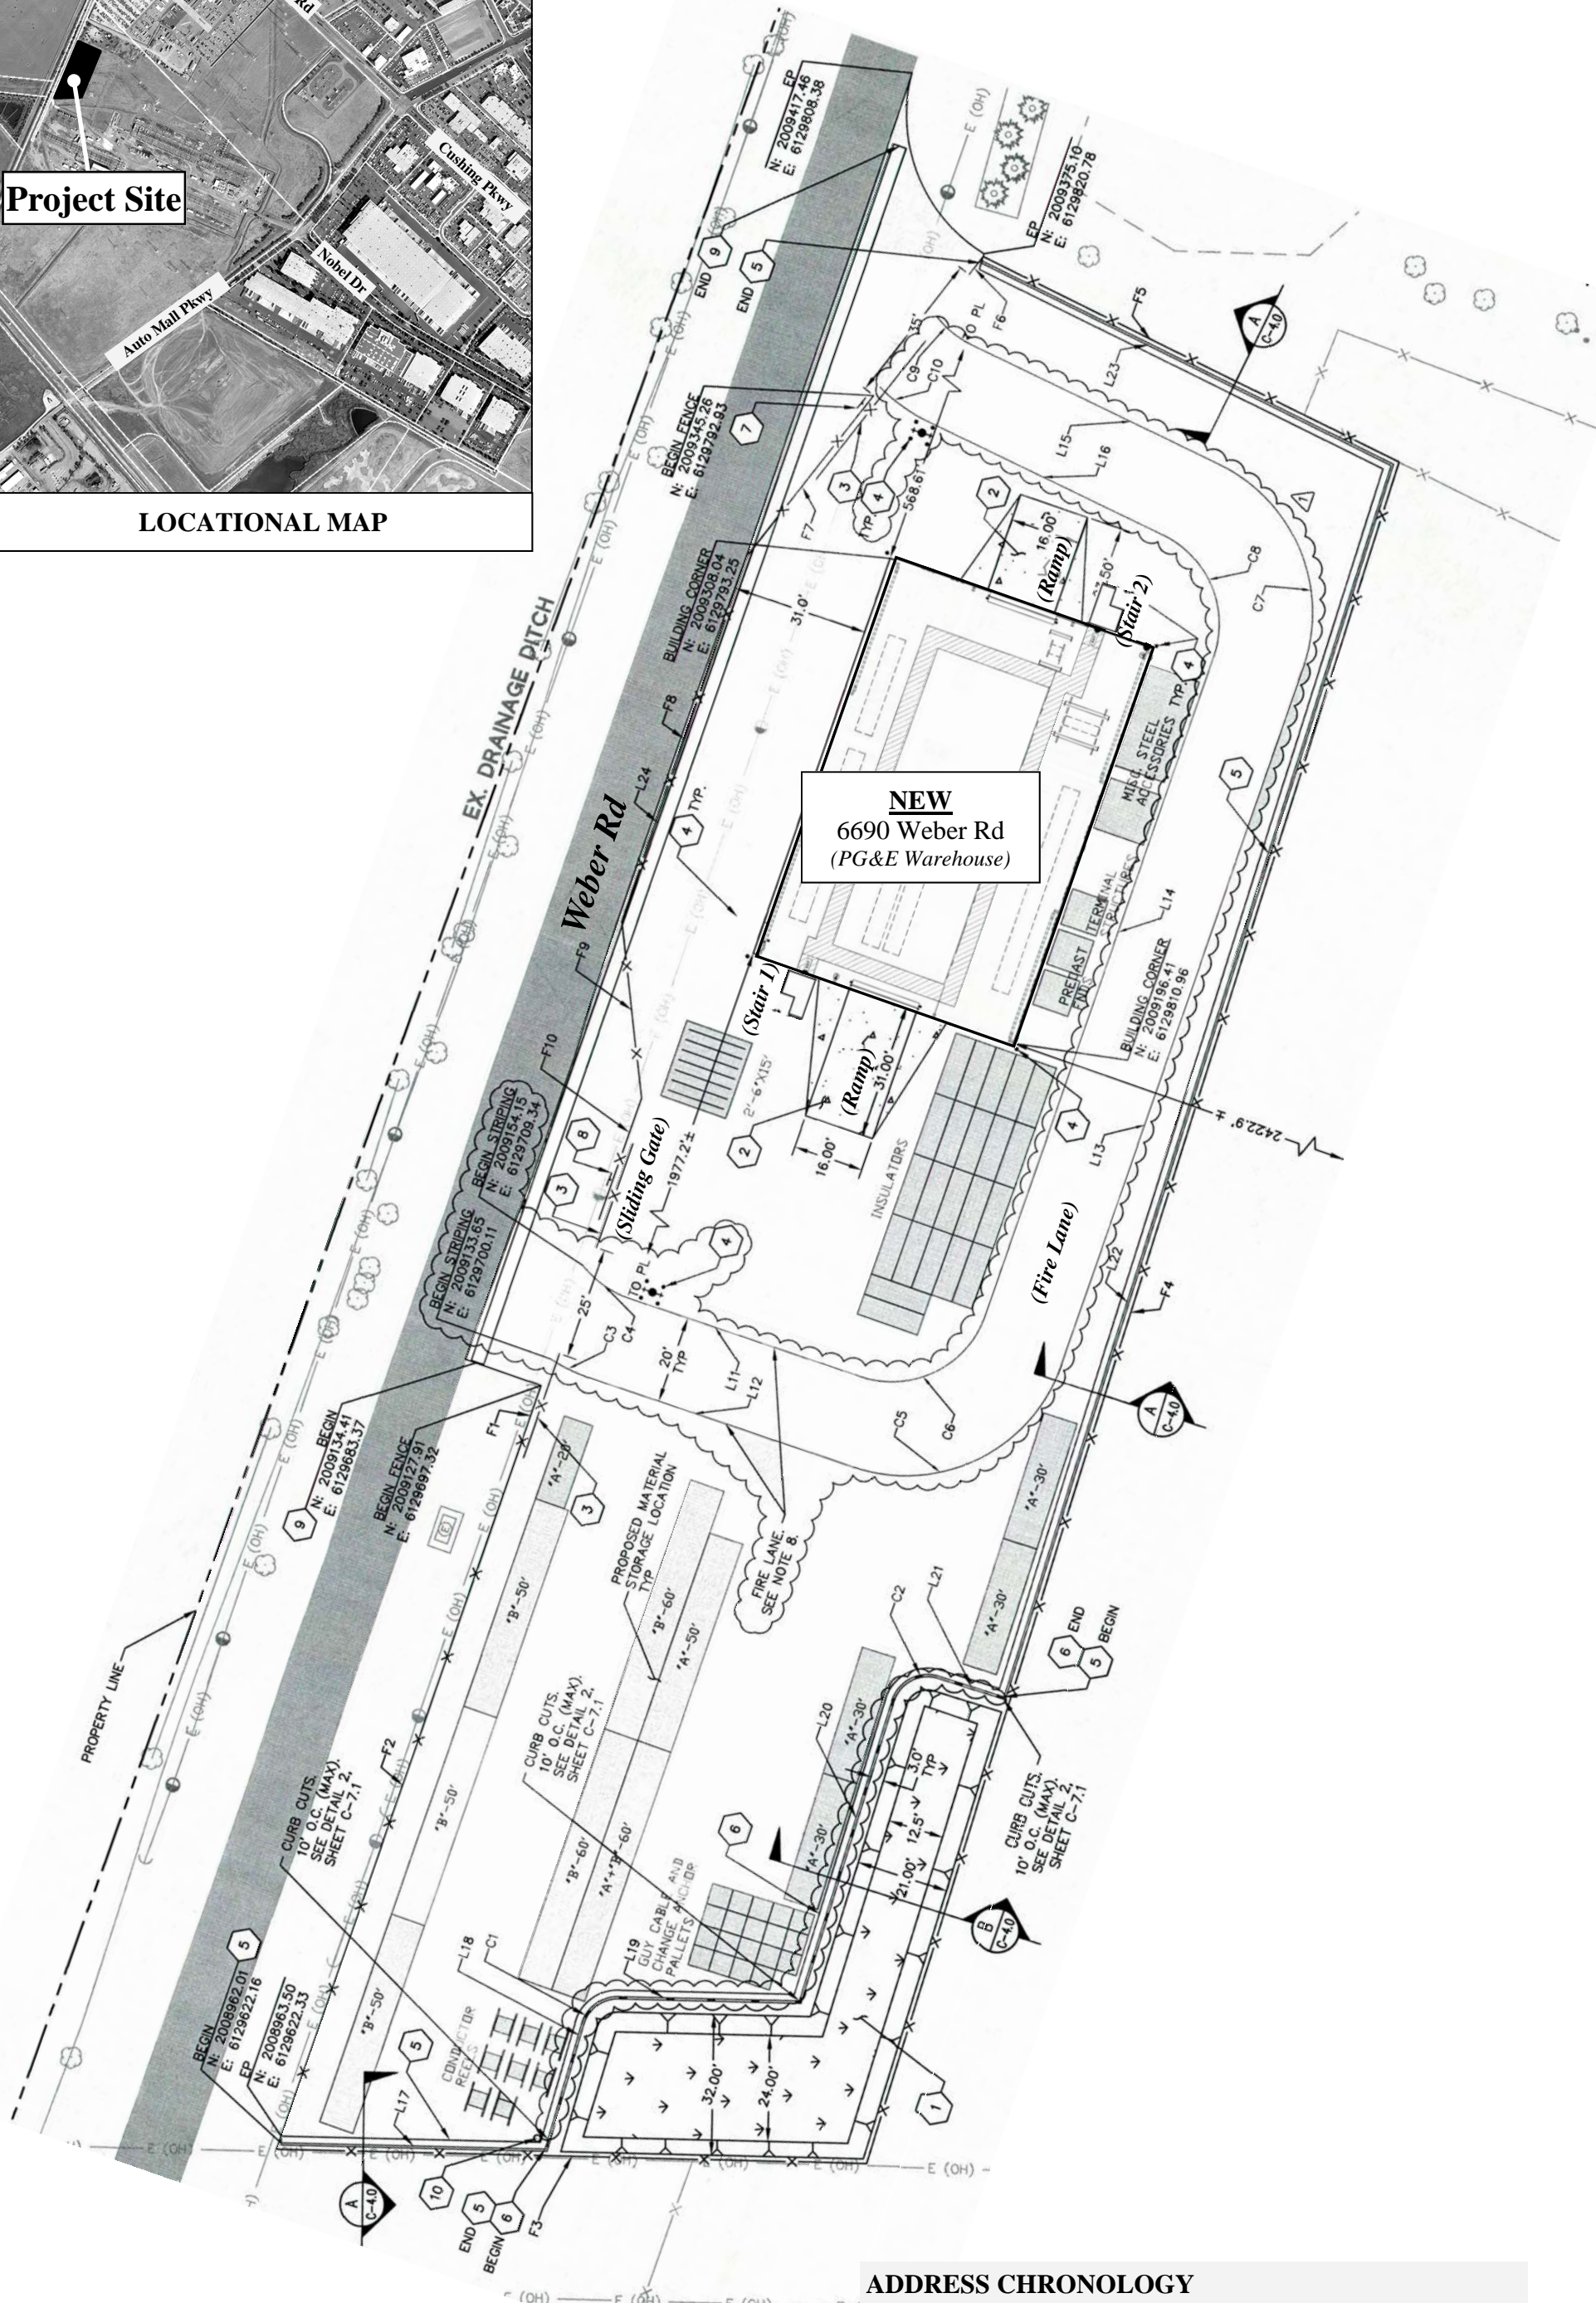

LOCATIONAL MAP

Project Site

NORTH

NEW
6690 Weber Rd
(PG&E Warehouse)

ADDRESS CHRONOLOGY

- Property/situs address issued at time of initial development.
- Address issued for warehouse building: 10/26/2017 (RC)

FOR ADDRESSING PURPOSES ONLY

SP66-0176 10/26/2017 (RC / RW)