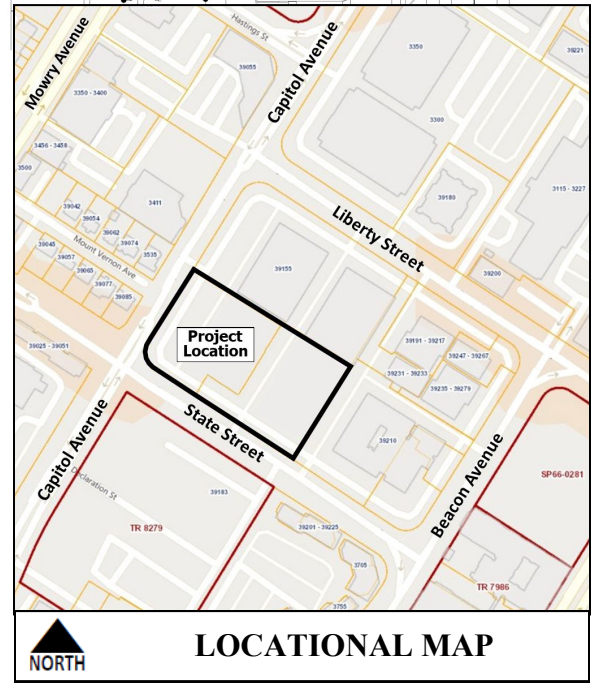

CAPITOL AVENUE

STATE STREET

LIBERTY STREET

Main Entrance

Lot A

New
3500 Capitol Ave
*(Parcel and Building Address
for Lot A of PM 898)*

Verified Existing
39155 Liberty St
*(Parcel Address for
Lot C of PM 898)*

Lot C

Verified Existing
39160 State St
*(Parcel Address for
Lot B of PM 898)*

Lot B

Adjacent Parcel: 39210 State St

LOCATIONAL MAP

ADDRESS CHRONOLOGY

- Parcel address issued at time of initial development: 1972
- Address issued to parcel and new building on Lot A of PM 898: 2/1/2021 (RC)