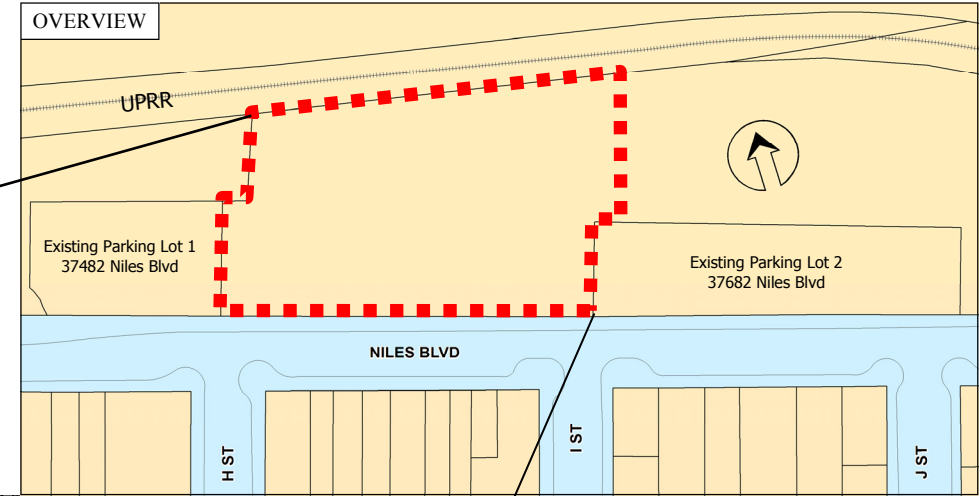

NILES TOWN PLAZA

Description	Assigned Address
Niles Town Plaza	37592 Niles Blvd
Freight Depot	37592 Niles Blvd, Building A
Passenger Depot	37592 Niles Blvd, Building B
Train Car	37592 Niles Blvd, Building C

FOR ADDRESSING PURPOSES ONLY
SP66-0149 1/3/2008 RC