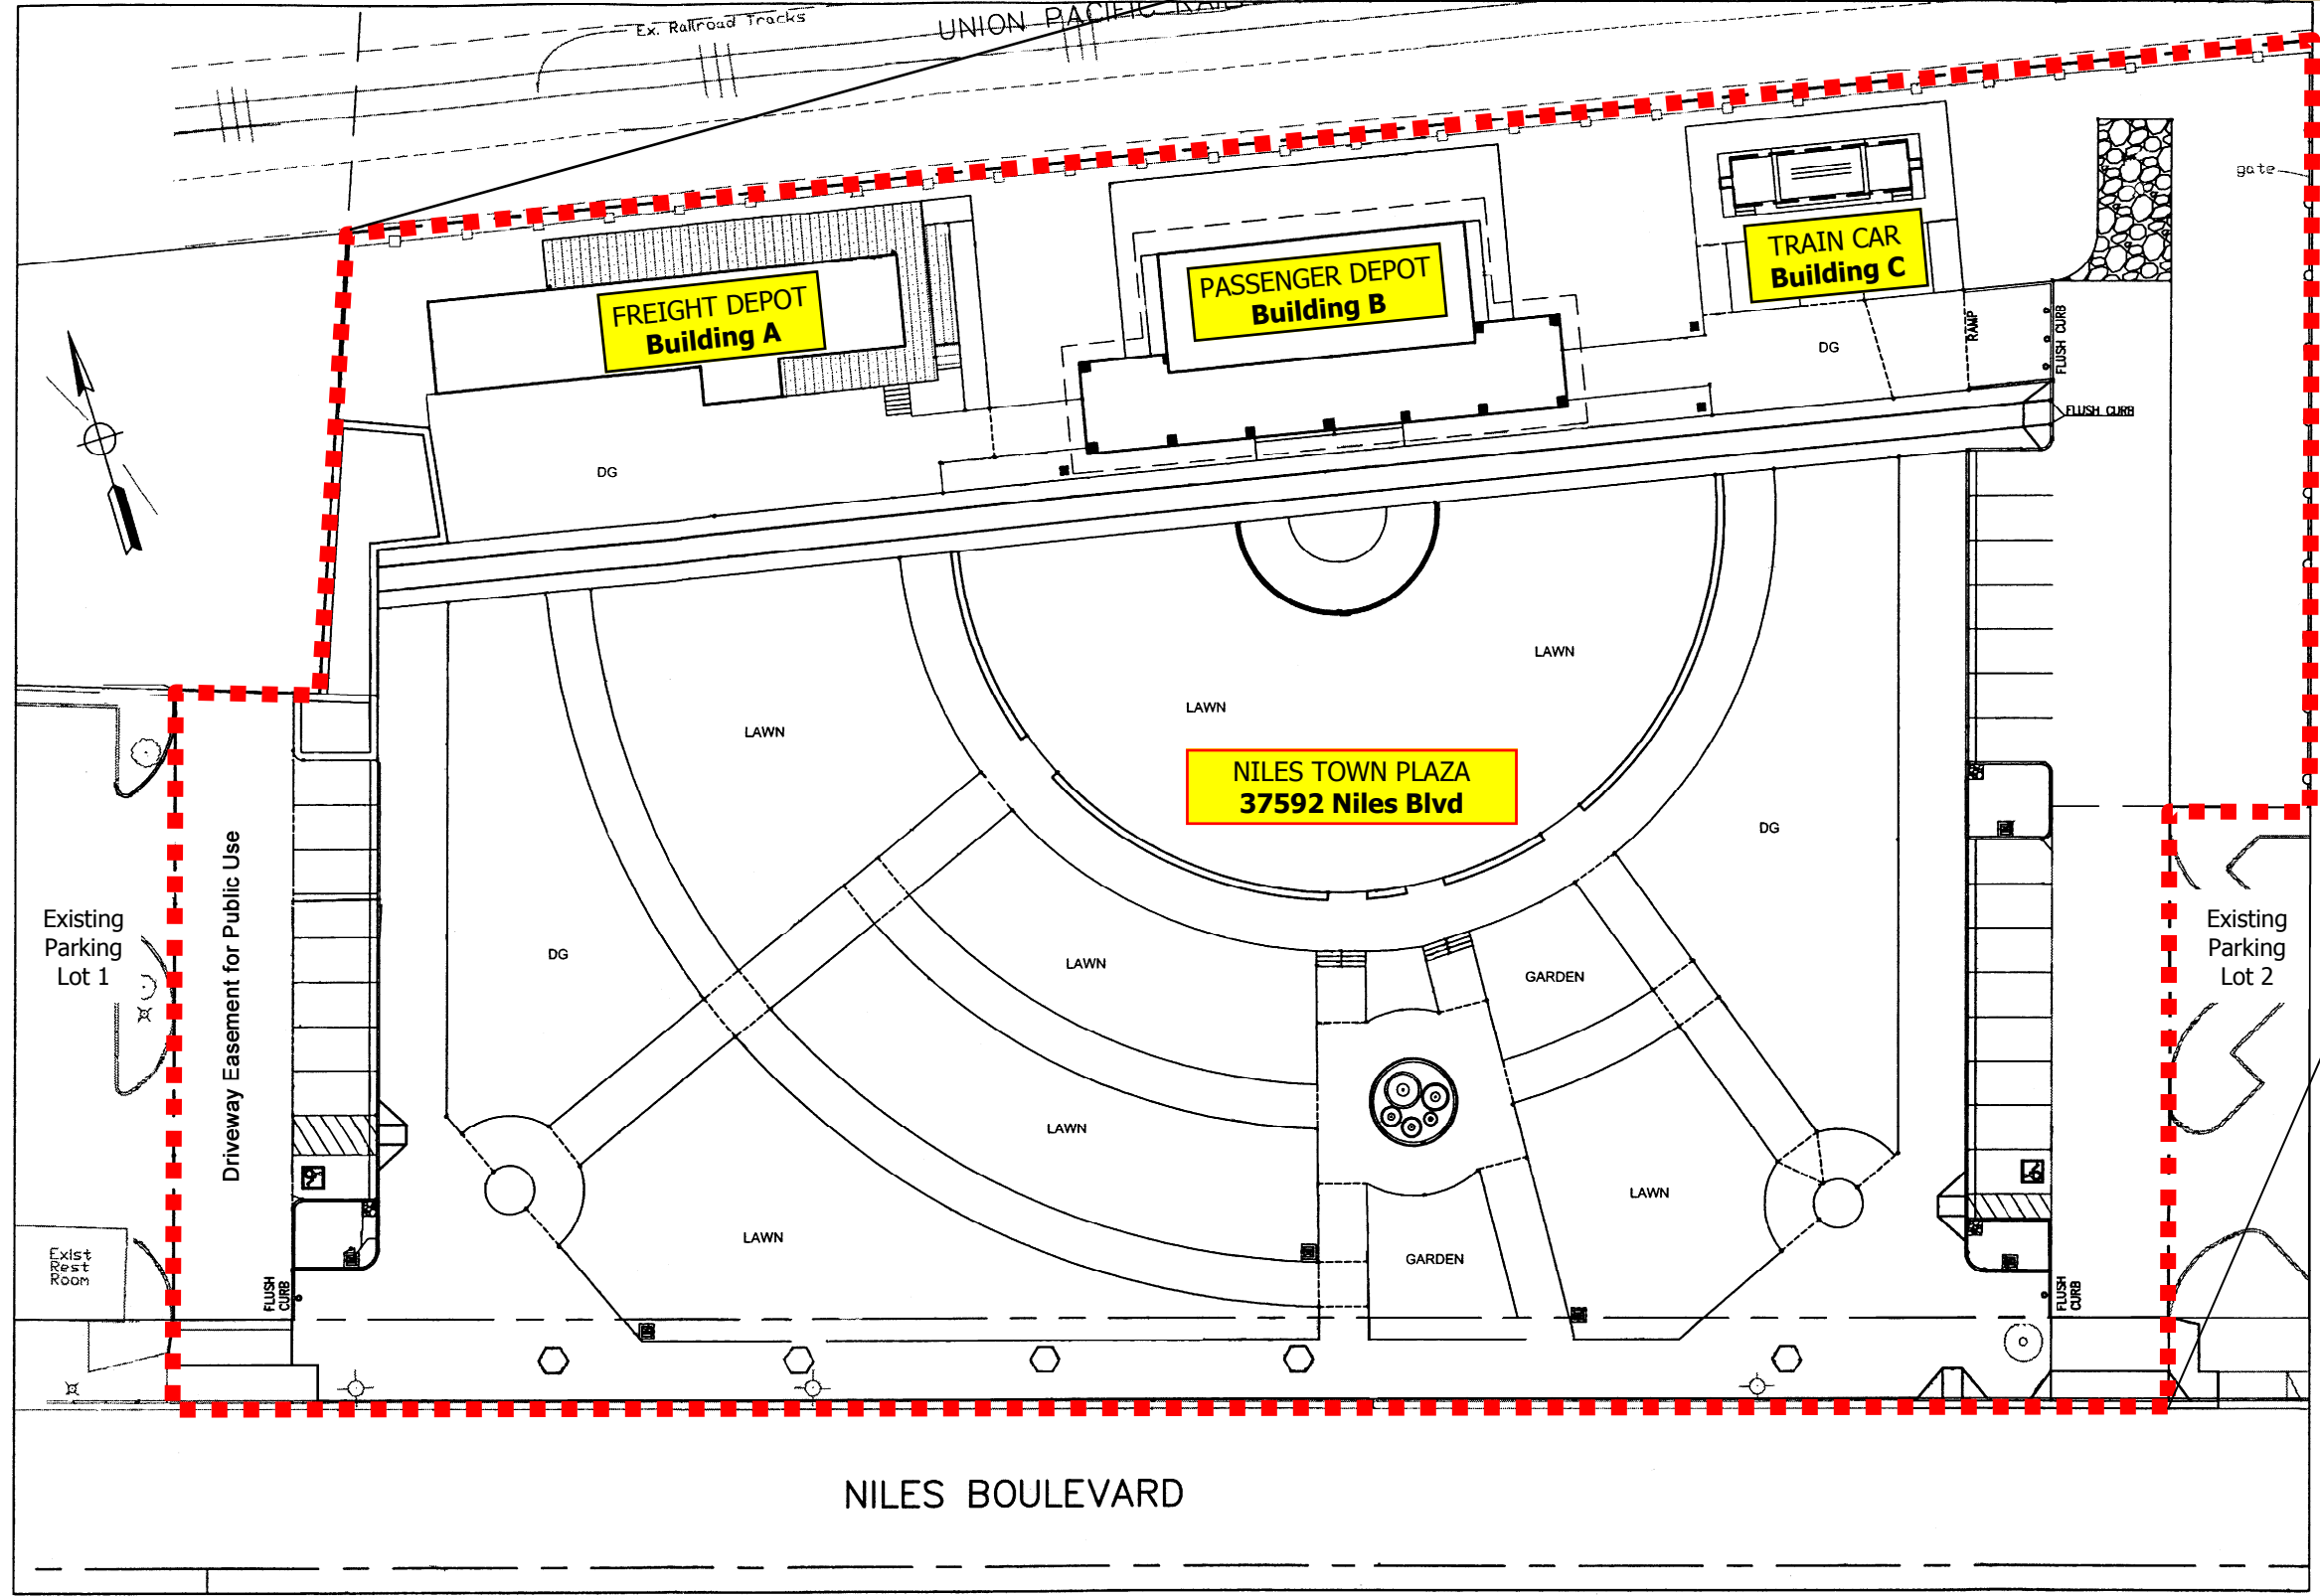

NILES TOWN PLAZA

Description	Assigned Address
Niles Town Plaza	37592 Niles Blvd
Freight Depot	37592 Niles Blvd, Building A
Passenger Depot	37592 Niles Blvd, Building B
Train Car	37592 Niles Blvd, Building C

FOR ADDRESSING PURPOSES ONLY
SP66-0149 1/3/2008 RC