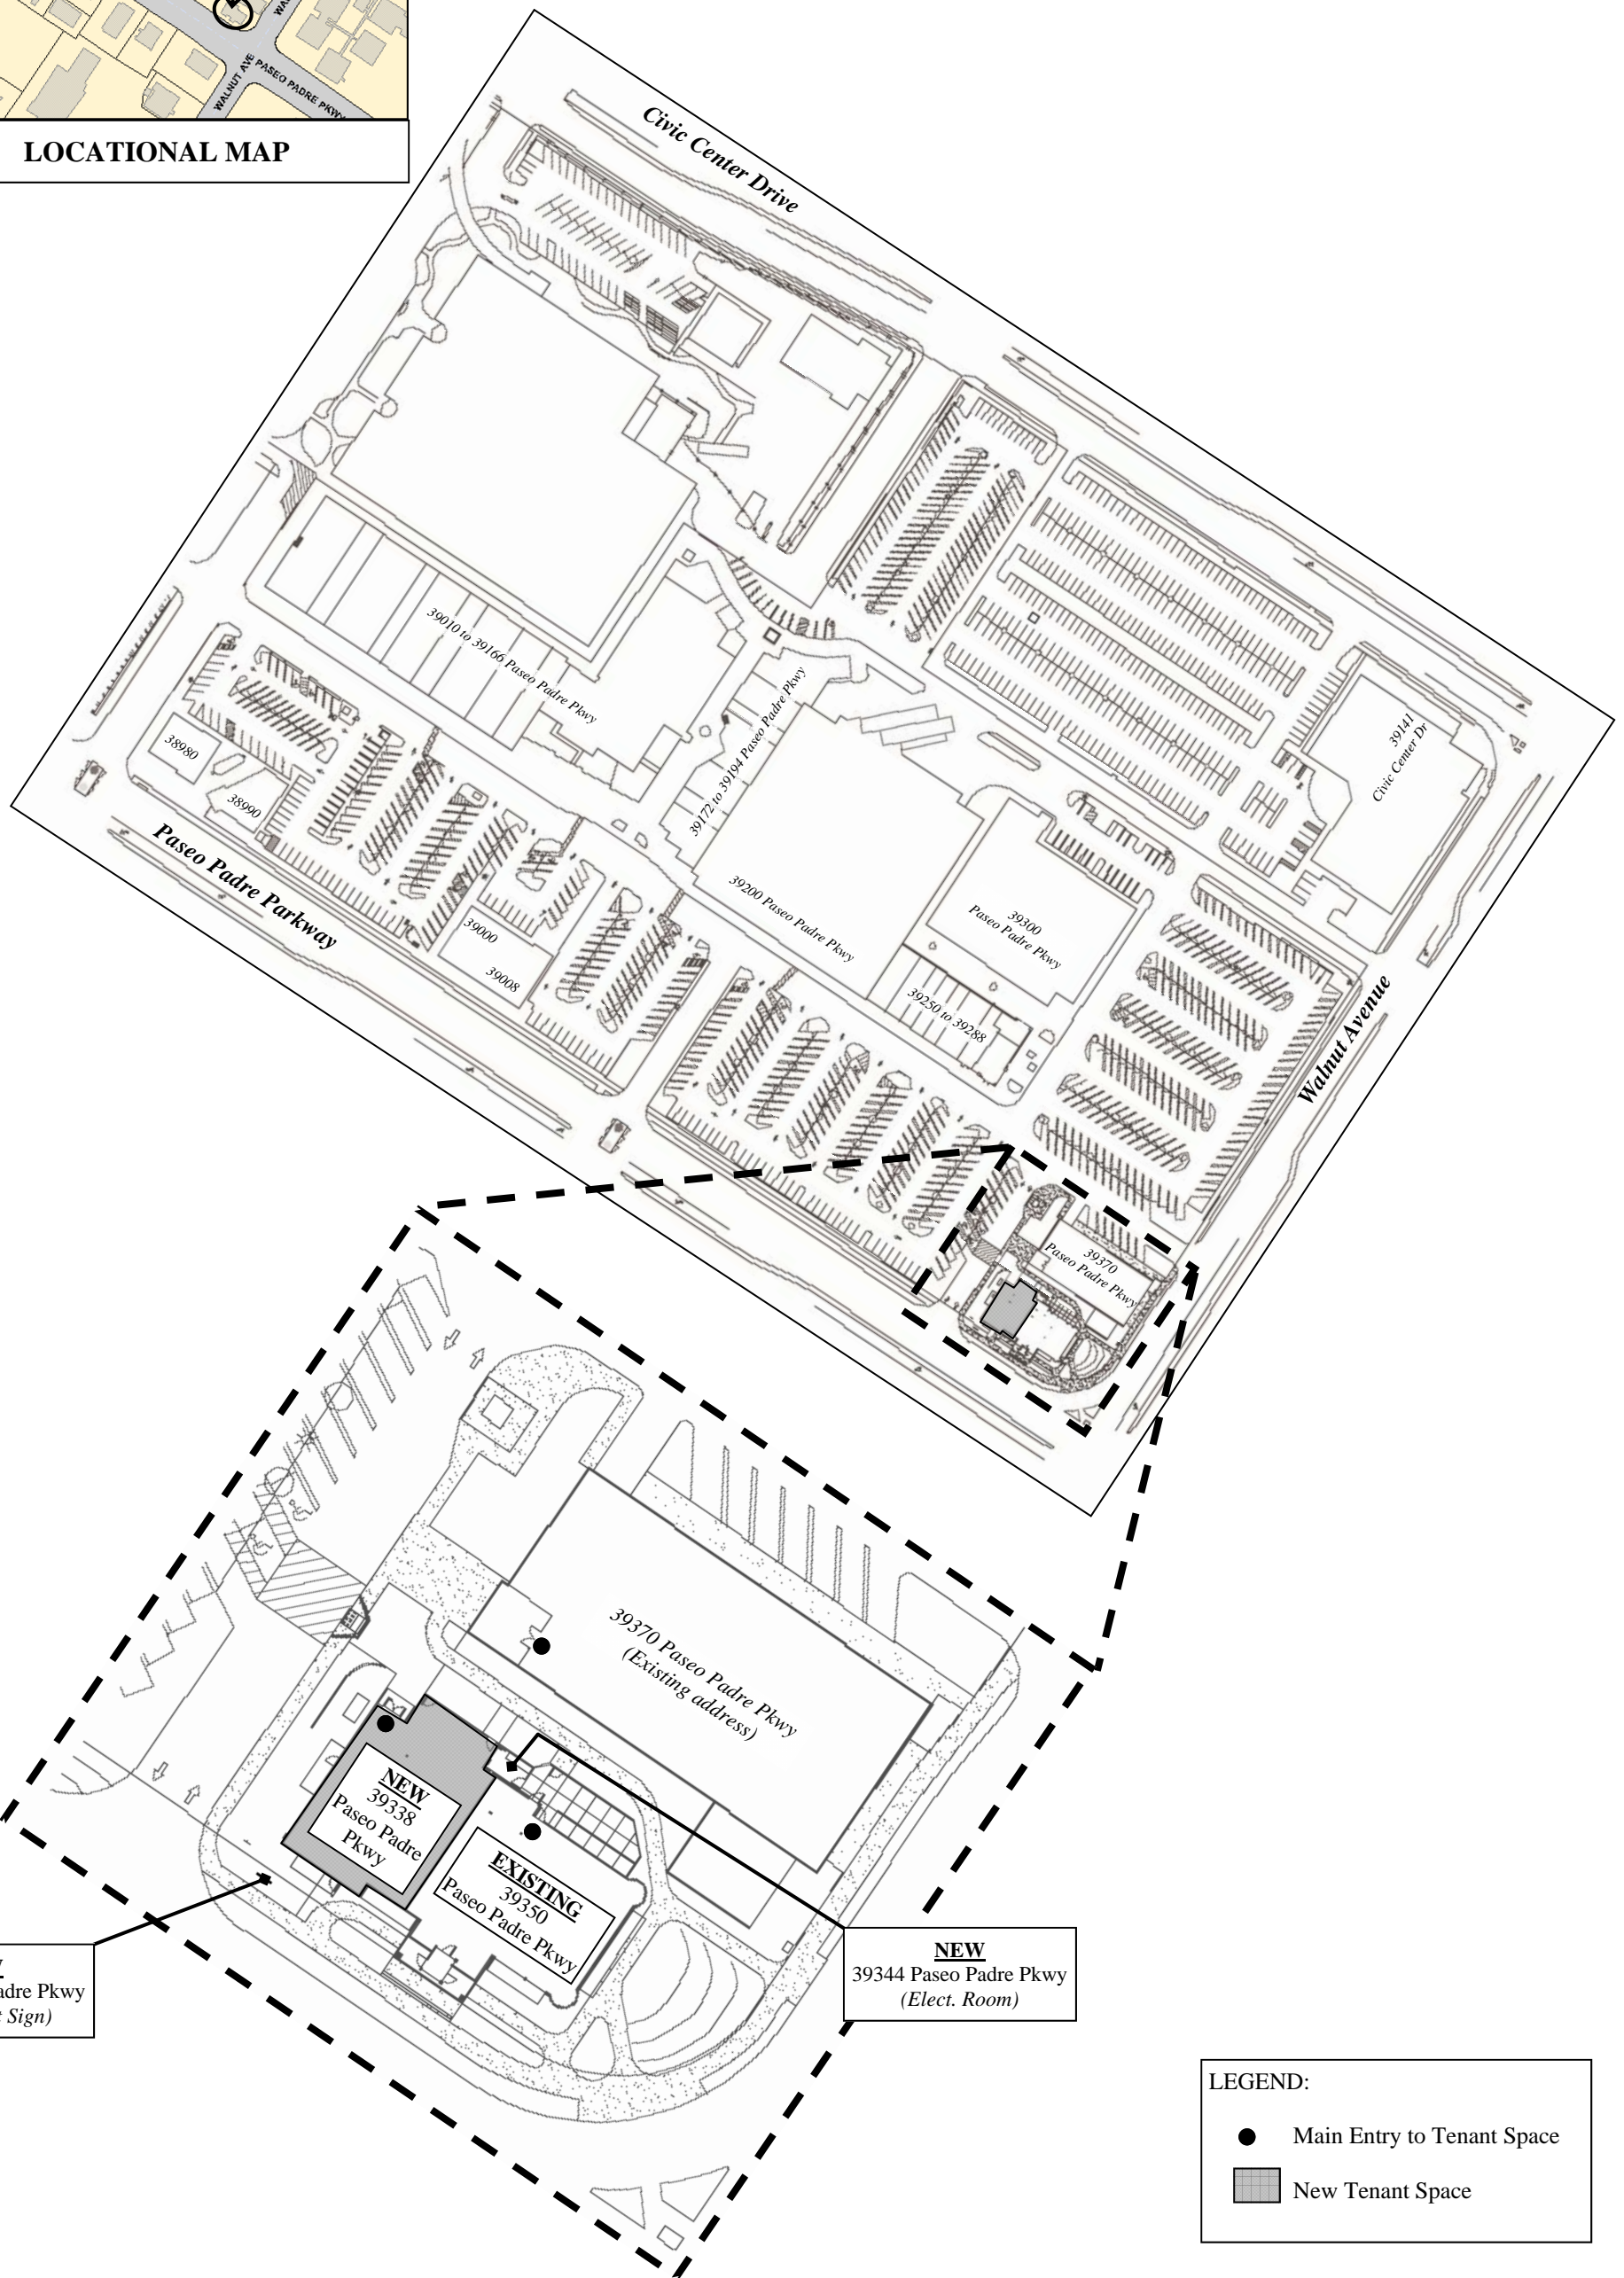

**LOCATIONAL MAP**

**ADDRESS CHRONOLOGY**

- Original building address (39350 Paseo Padre Pkwy): 2/16/1991 (SC)
- Address for new tenant space, monument sign and electrical room: 10/18/2013 (RW)

**NEW**  
39334 Paseo Padre Pkwy  
(Monument Sign)

**NEW**  
39344 Paseo Padre Pkwy  
(Elect. Room)

**LEGEND:**

- Main Entry to Tenant Space
- New Tenant Space