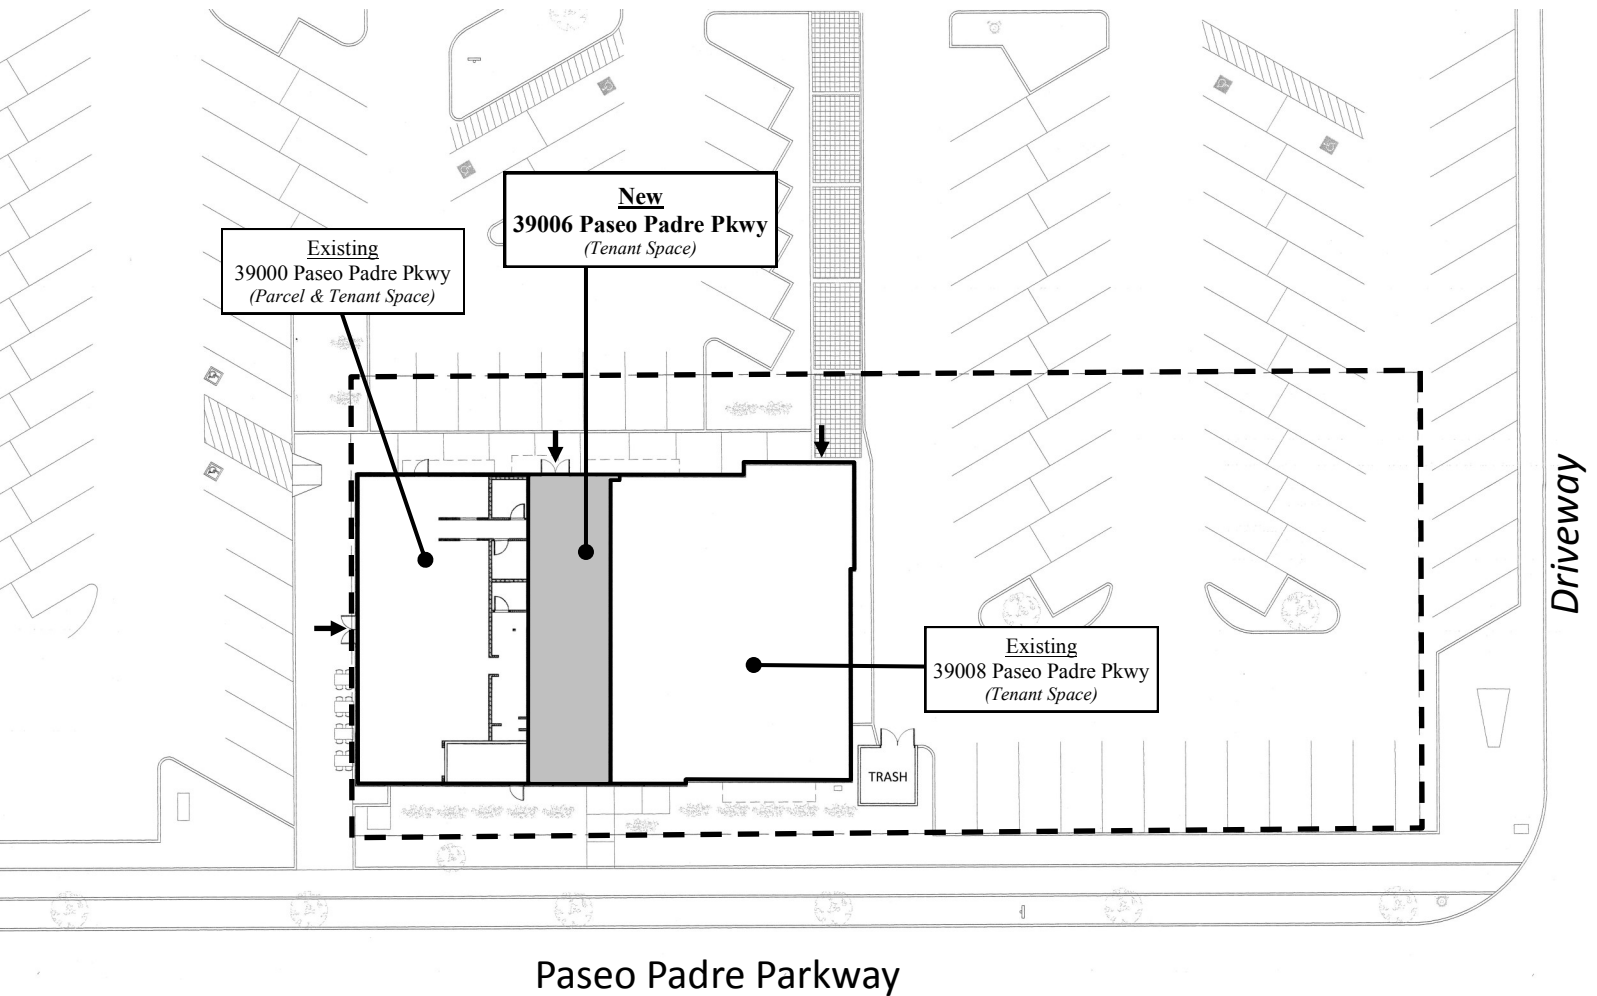

ADDRESS CHRONOLOGY

- Property/situs address (i.e. 39000 Paseo Padre Pkwy) issued: 10/17/1994 (MB)
- Tenant space address (i.e. 39008 Paseo Padre Pkwy) issued: 8/1/2008 (RC)
- Tenant space address (i.e. 39006 Paseo Padre Pkwy) issued: 5/9/2017 (RC)

LEGEND

--- Parcel Boundary

↗ Main Entrance

Paseo Padre Parkway

FOR ADDRESSING PURPOSES ONLY

SP66-0129 5/92017 (RC)