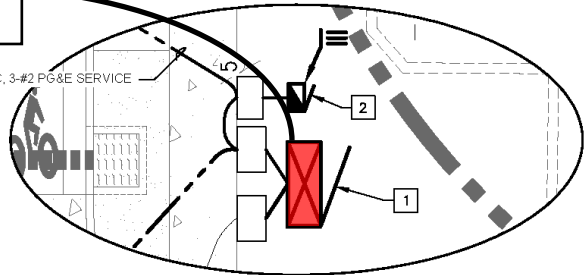

New
3592 Mowry Ave Traf-1
(Traffic Signal Cabinet)

CABINET DETAIL
 NOT TO SCALE

LOCATIONAL MAP

ADDRESS CHRONOLOGY

- Address issued to Traffic Signal Cabinet: 8/2/2021 (RC)

FOR ADDRESSING PURPOSES ONLY

SP66-0097 8/2/2021 (RC)