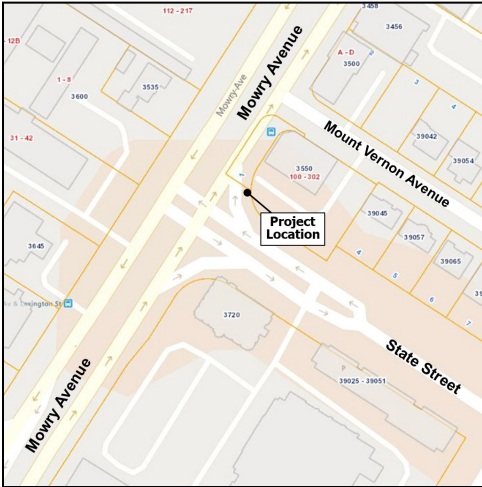

New
3592 Mowry Ave Traf-1
(Traffic Signal Cabinet)

CABINET DETAIL
 NOT TO SCALE

LOCATIONAL MAP

ADDRESS CHRONOLOGY

- Address issued to Traffic Signal Cabinet: 8/2/2021 (RC)

FOR ADDRESSING PURPOSES ONLY

SP66-0097 8/2/2021 (RC)