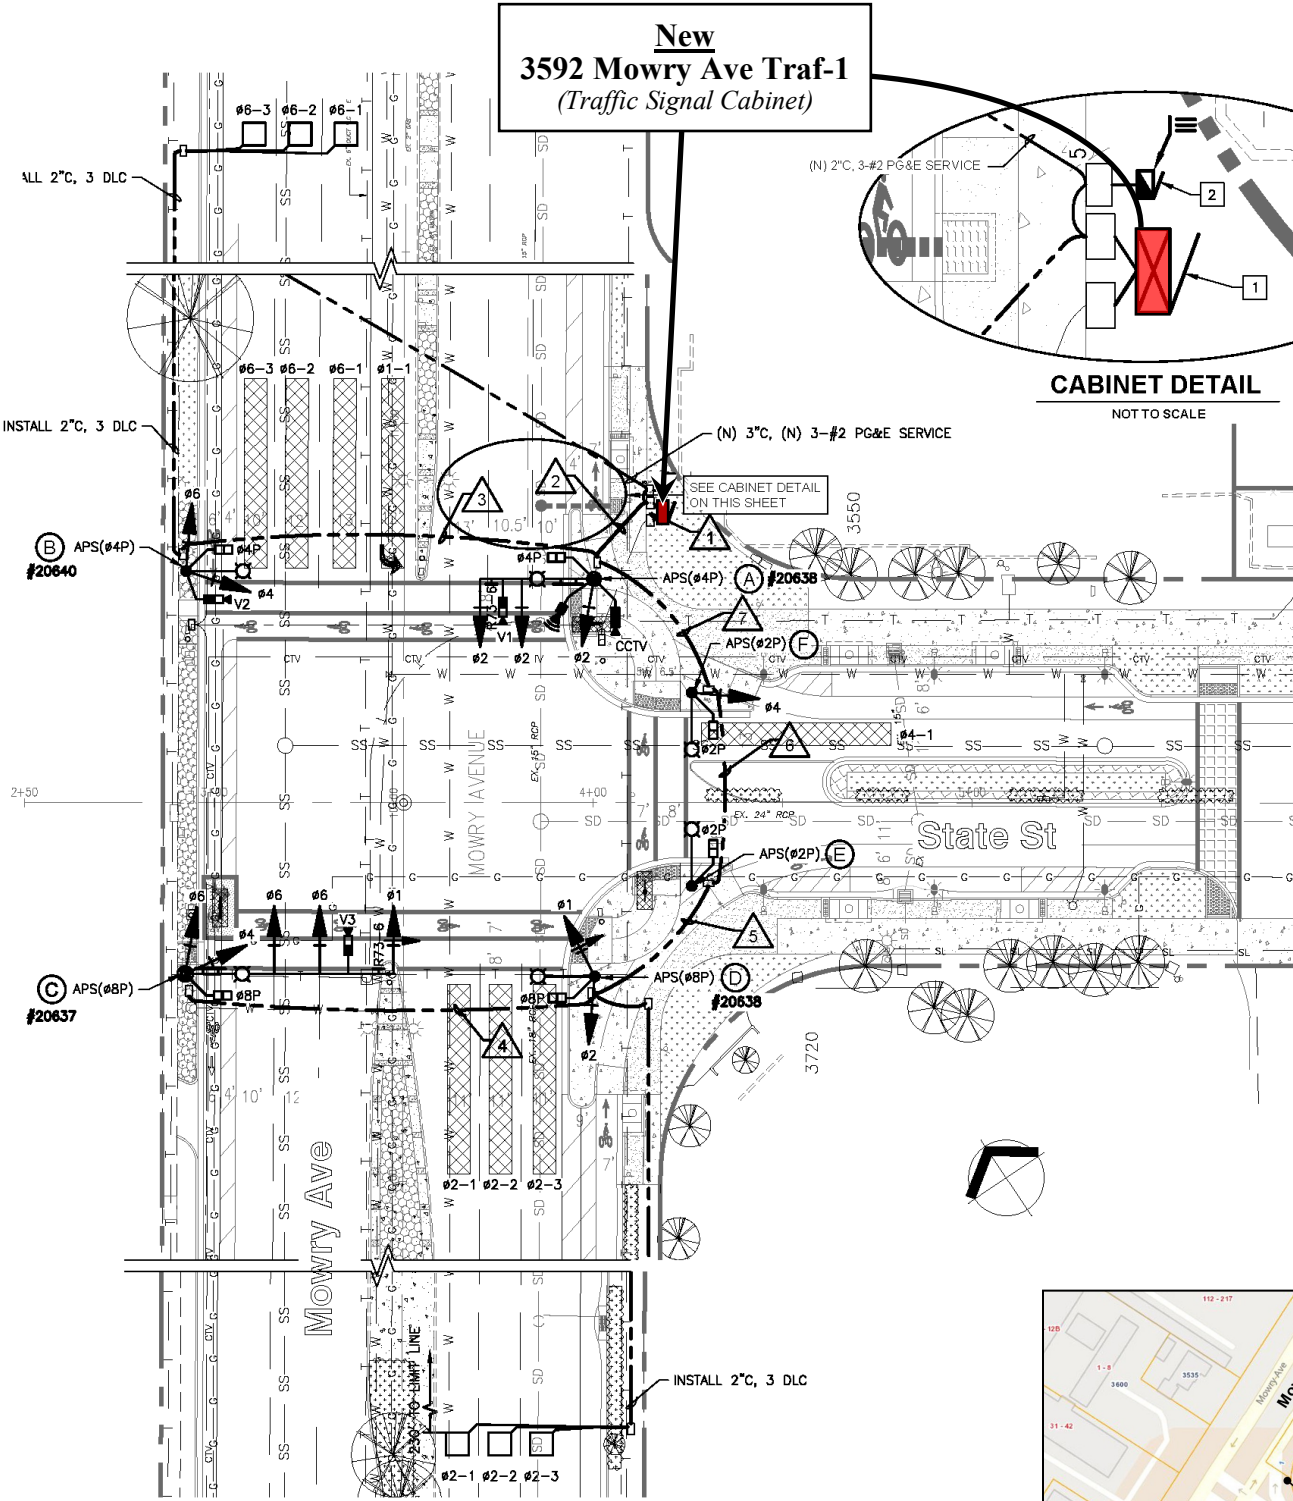

New
3592 Mowry Ave Traf-1
(Traffic Signal Cabinet)

CABINET DETAIL
 NOT TO SCALE

LOCATIONAL MAP

ADDRESS CHRONOLOGY

- Address issued to Traffic Signal Cabinet: 8/2/2021 (RC)

FOR ADDRESSING PURPOSES ONLY

SP66-0097 8/2/2021 (RC)