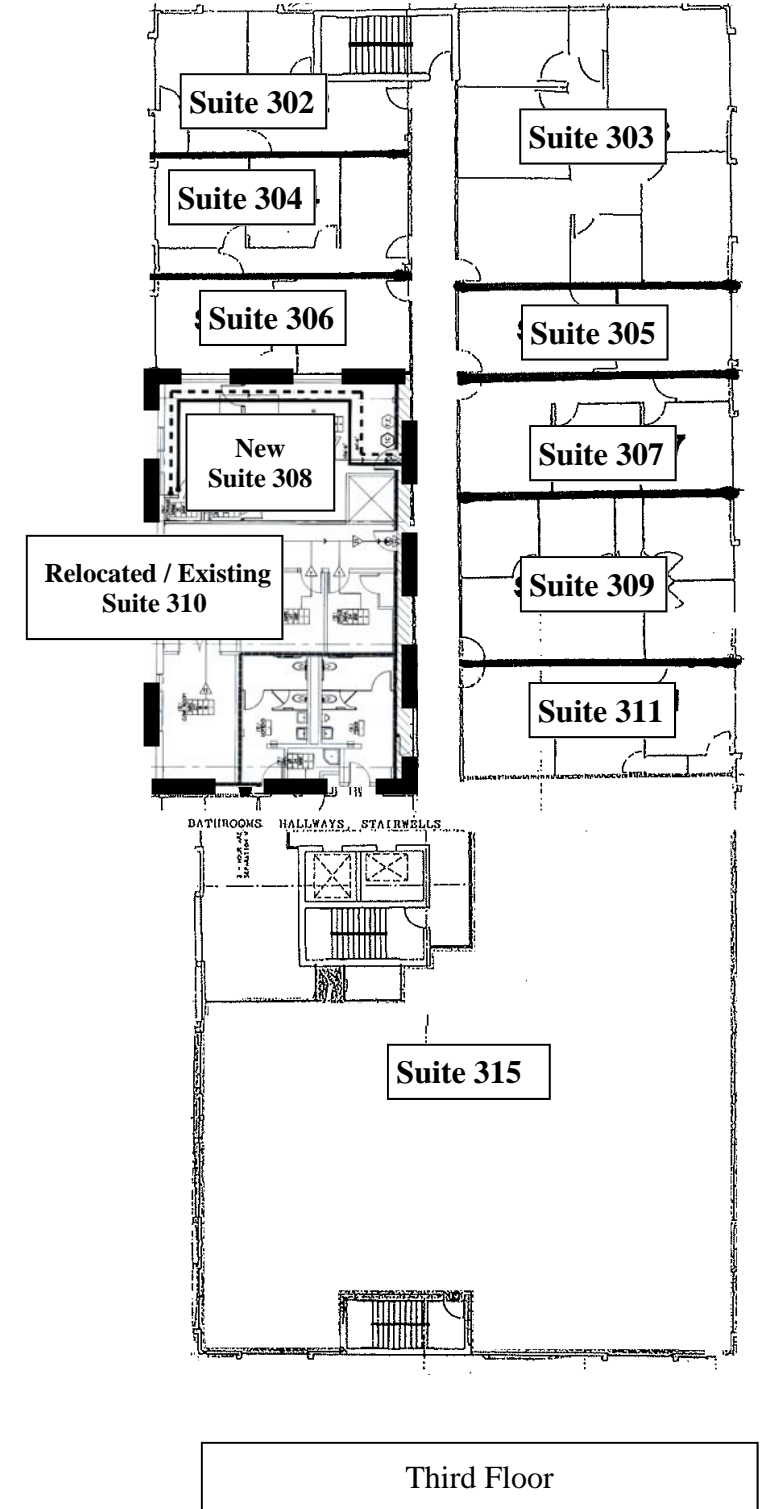

NOTE: Building address for all units - 39159 Paseo Padre Pkwy

ADDRESS CHRONOLOGY

- Initial addressing at time of original development: date unknown.
- Verification and issuance of suite numbers for 39159 Paseo Padre Pkwy: 6/21/2007 (CF)