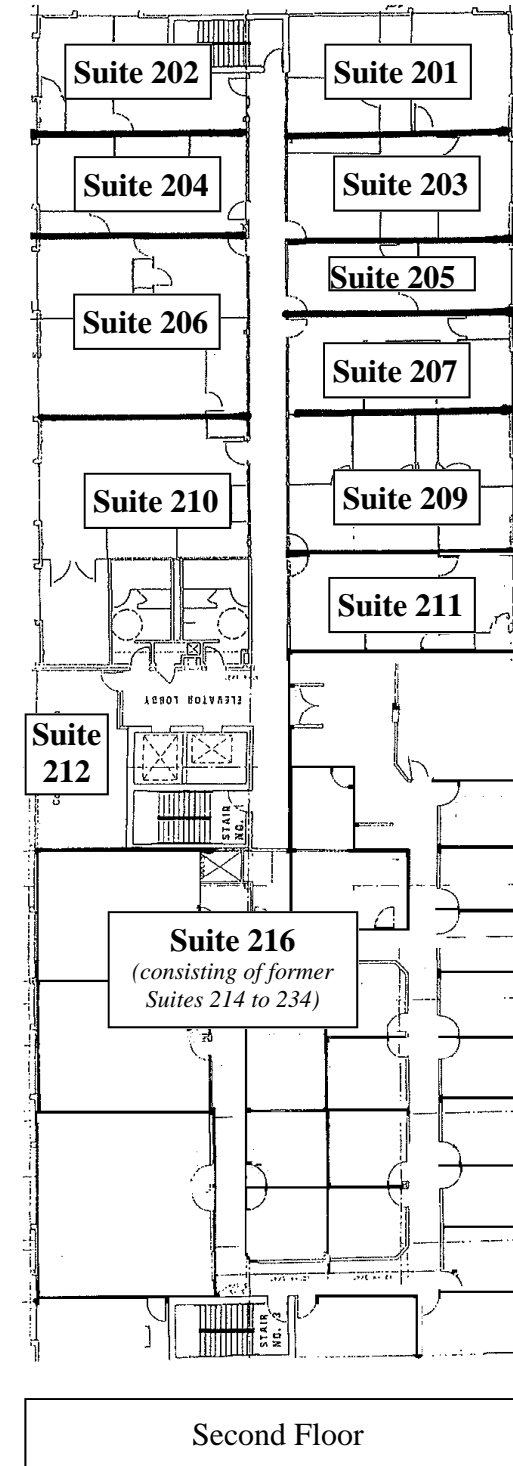

NOTE: Building address for all units - 39159 Paseo Padre Pkwy

ADDRESS CHRONOLOGY

- Initial addressing at time of original development: date unknown.
- Verification and issuance of suite numbers for 39159 Paseo Padre Pkwy: 6/21/2007 (CF)