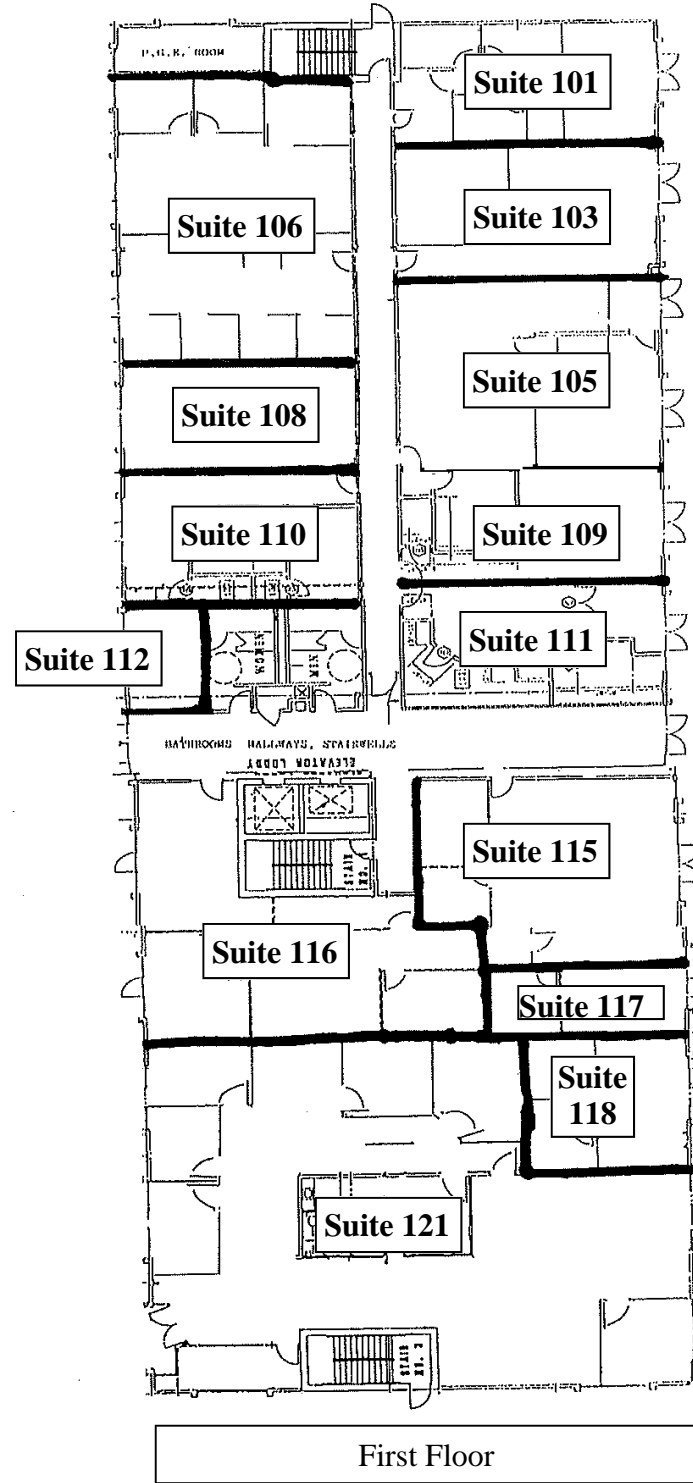

NOTE: Building address for all units - 39159 Paseo Padre Pkwy

ADDRESS CHRONOLOGY

- Initial addressing at time of original development: date unknown.
- Verification and issuance of suite numbers for 39159 Paseo Padre Pkwy: 6/21/2007 (CF)