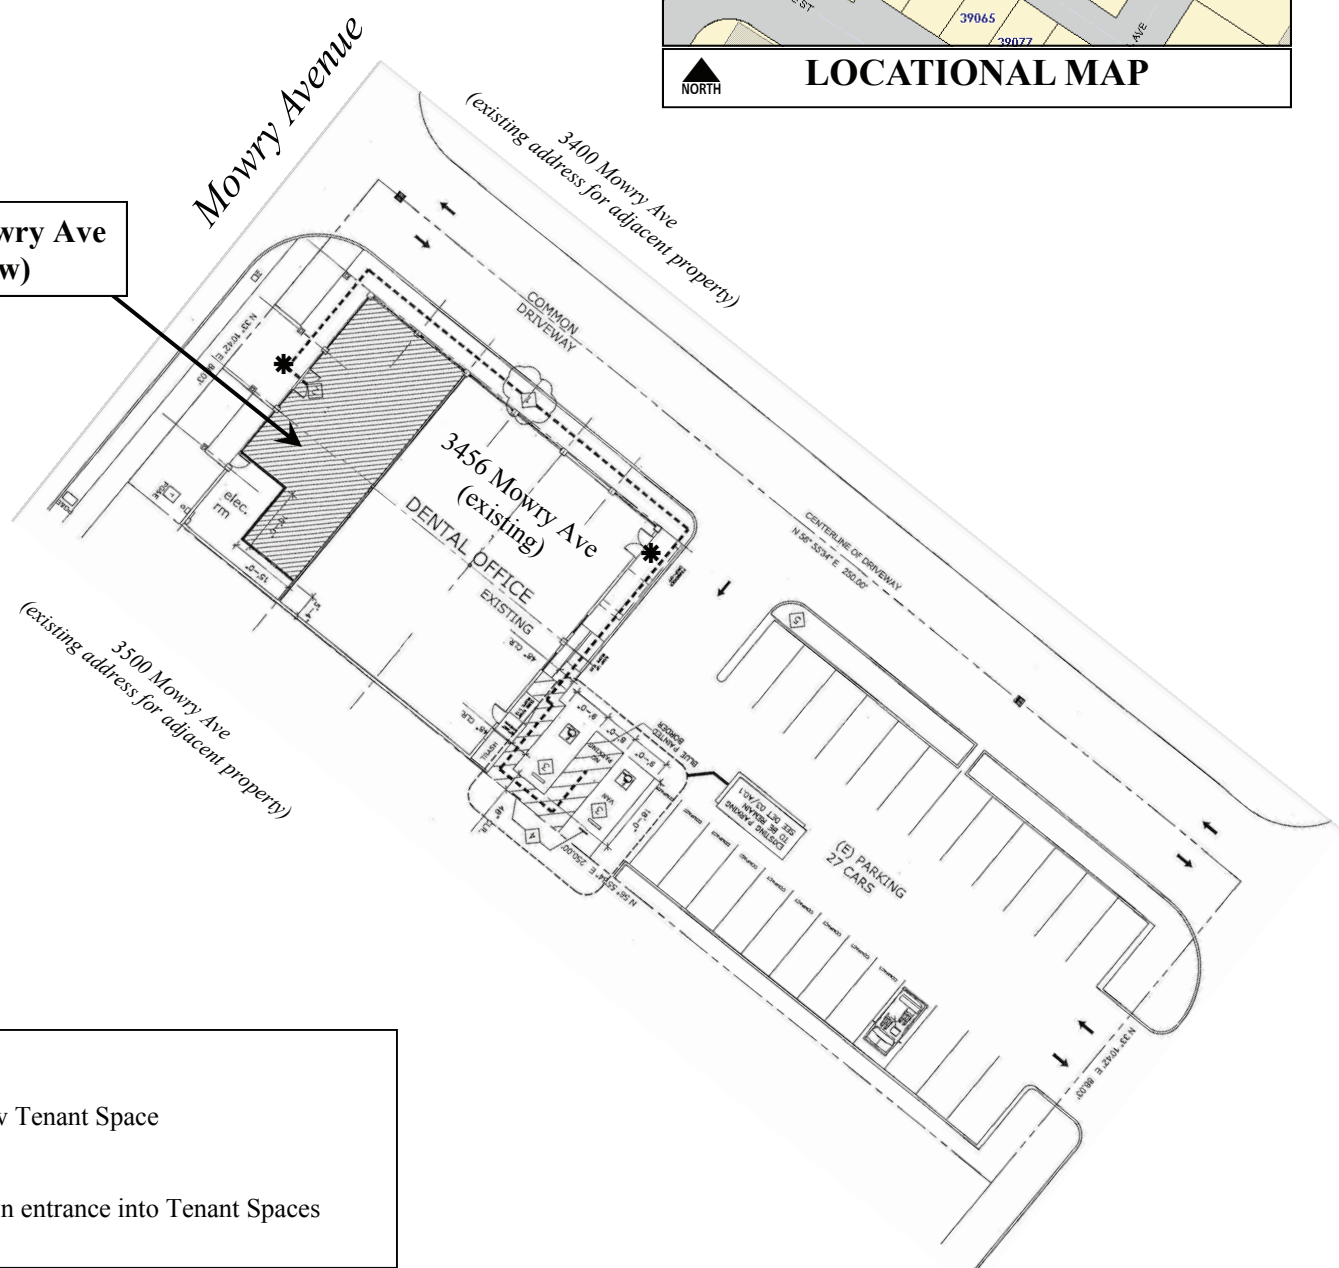

ADDRESS CHRONOLOGY

- Initial addressing at time of original development: 1974
- Address for new tenant space: 8/23/2011 (RW)

**3458 Mowry Ave
(New)**

LEGEND:

 New Tenant Space

 Main entrance into Tenant Spaces

FOR ADDRESSING PURPOSES ONLY

SP66-0064 8/23/2011 (RW)