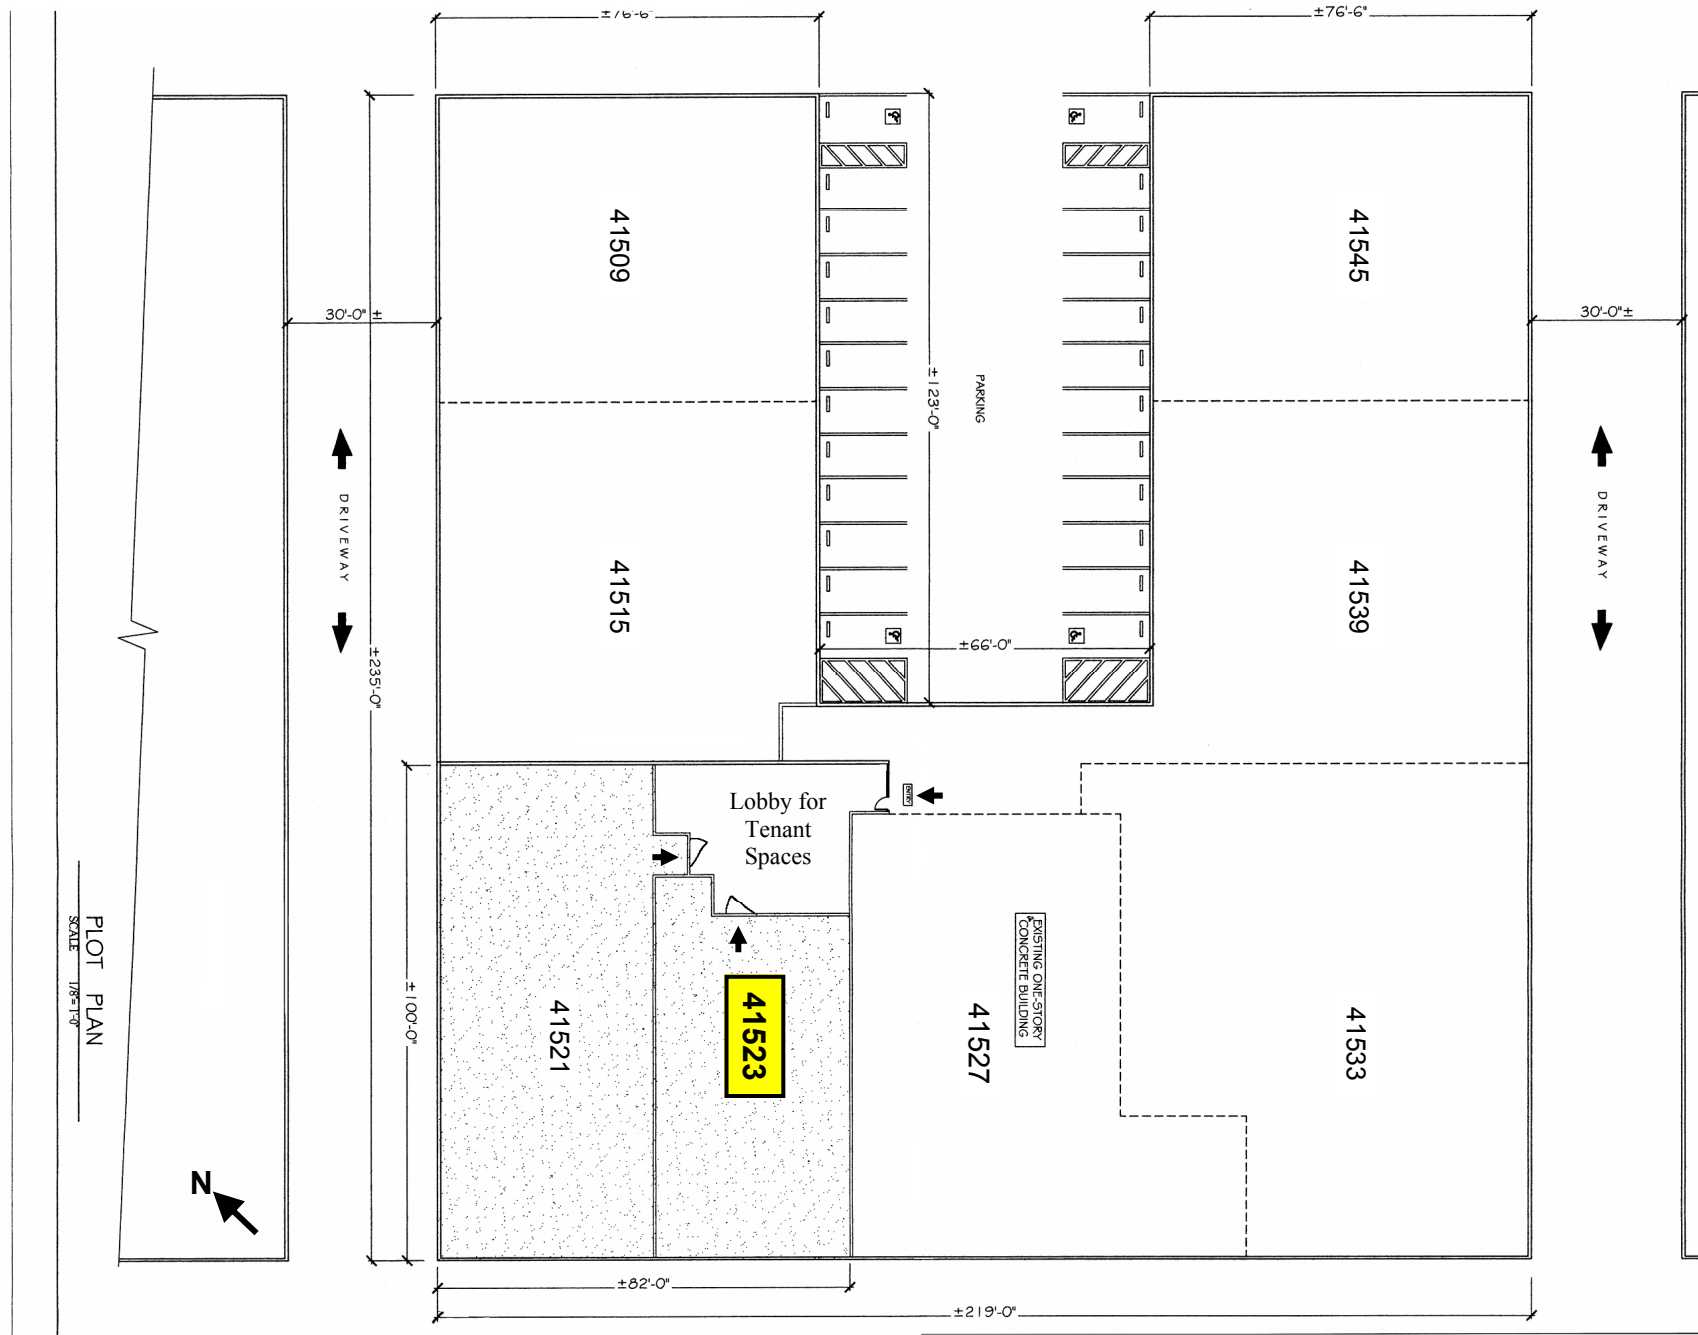

ALBRAE STREET

SCALE 1/8"=1'-0"
PLOT PLAN

FOR ADDRESSING PURPOSES ONLY

SP66-0039 6/20/07 RC

Note: All address numbers are assigned to Albrae Street