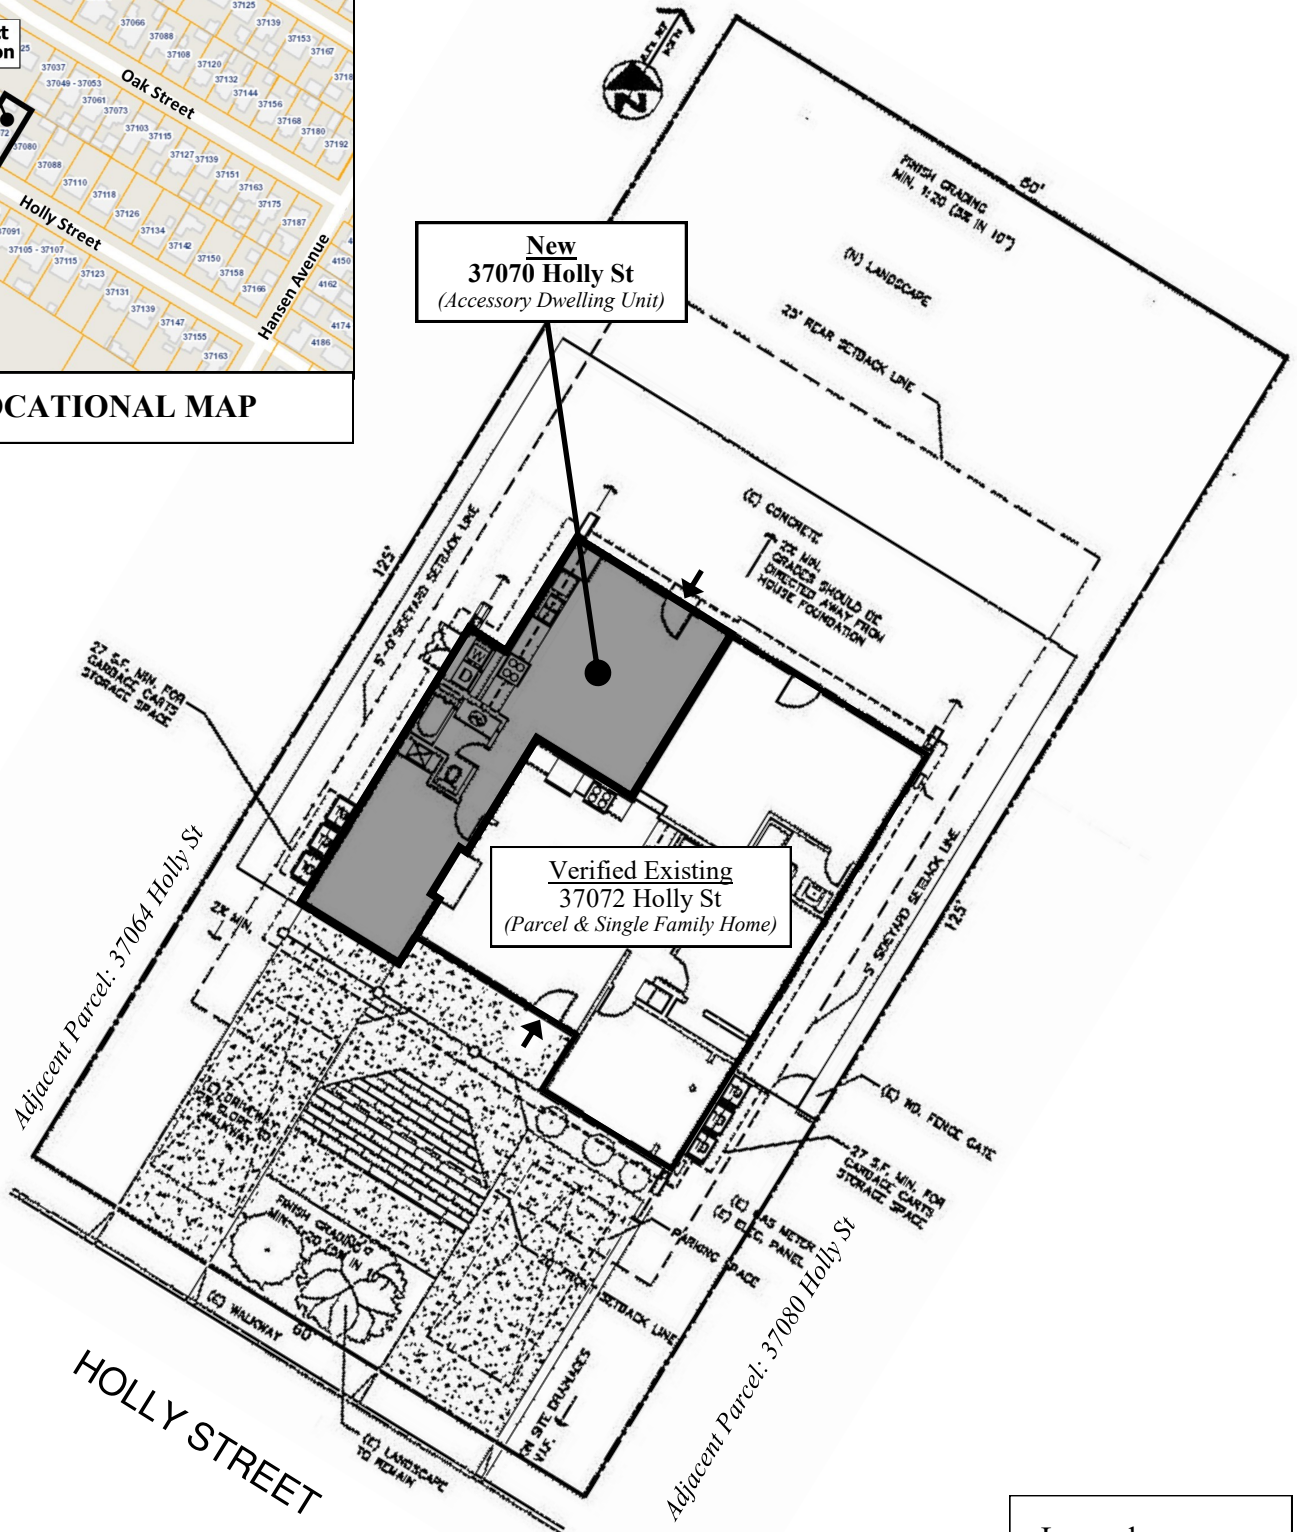

ADDRESS CHRONOLOGY

- Parcel address issued at time of initial development: 1947
- Address issued to accessory dwelling unit: 9/14/2020 (RC)

Legend

➤ Front Door Location