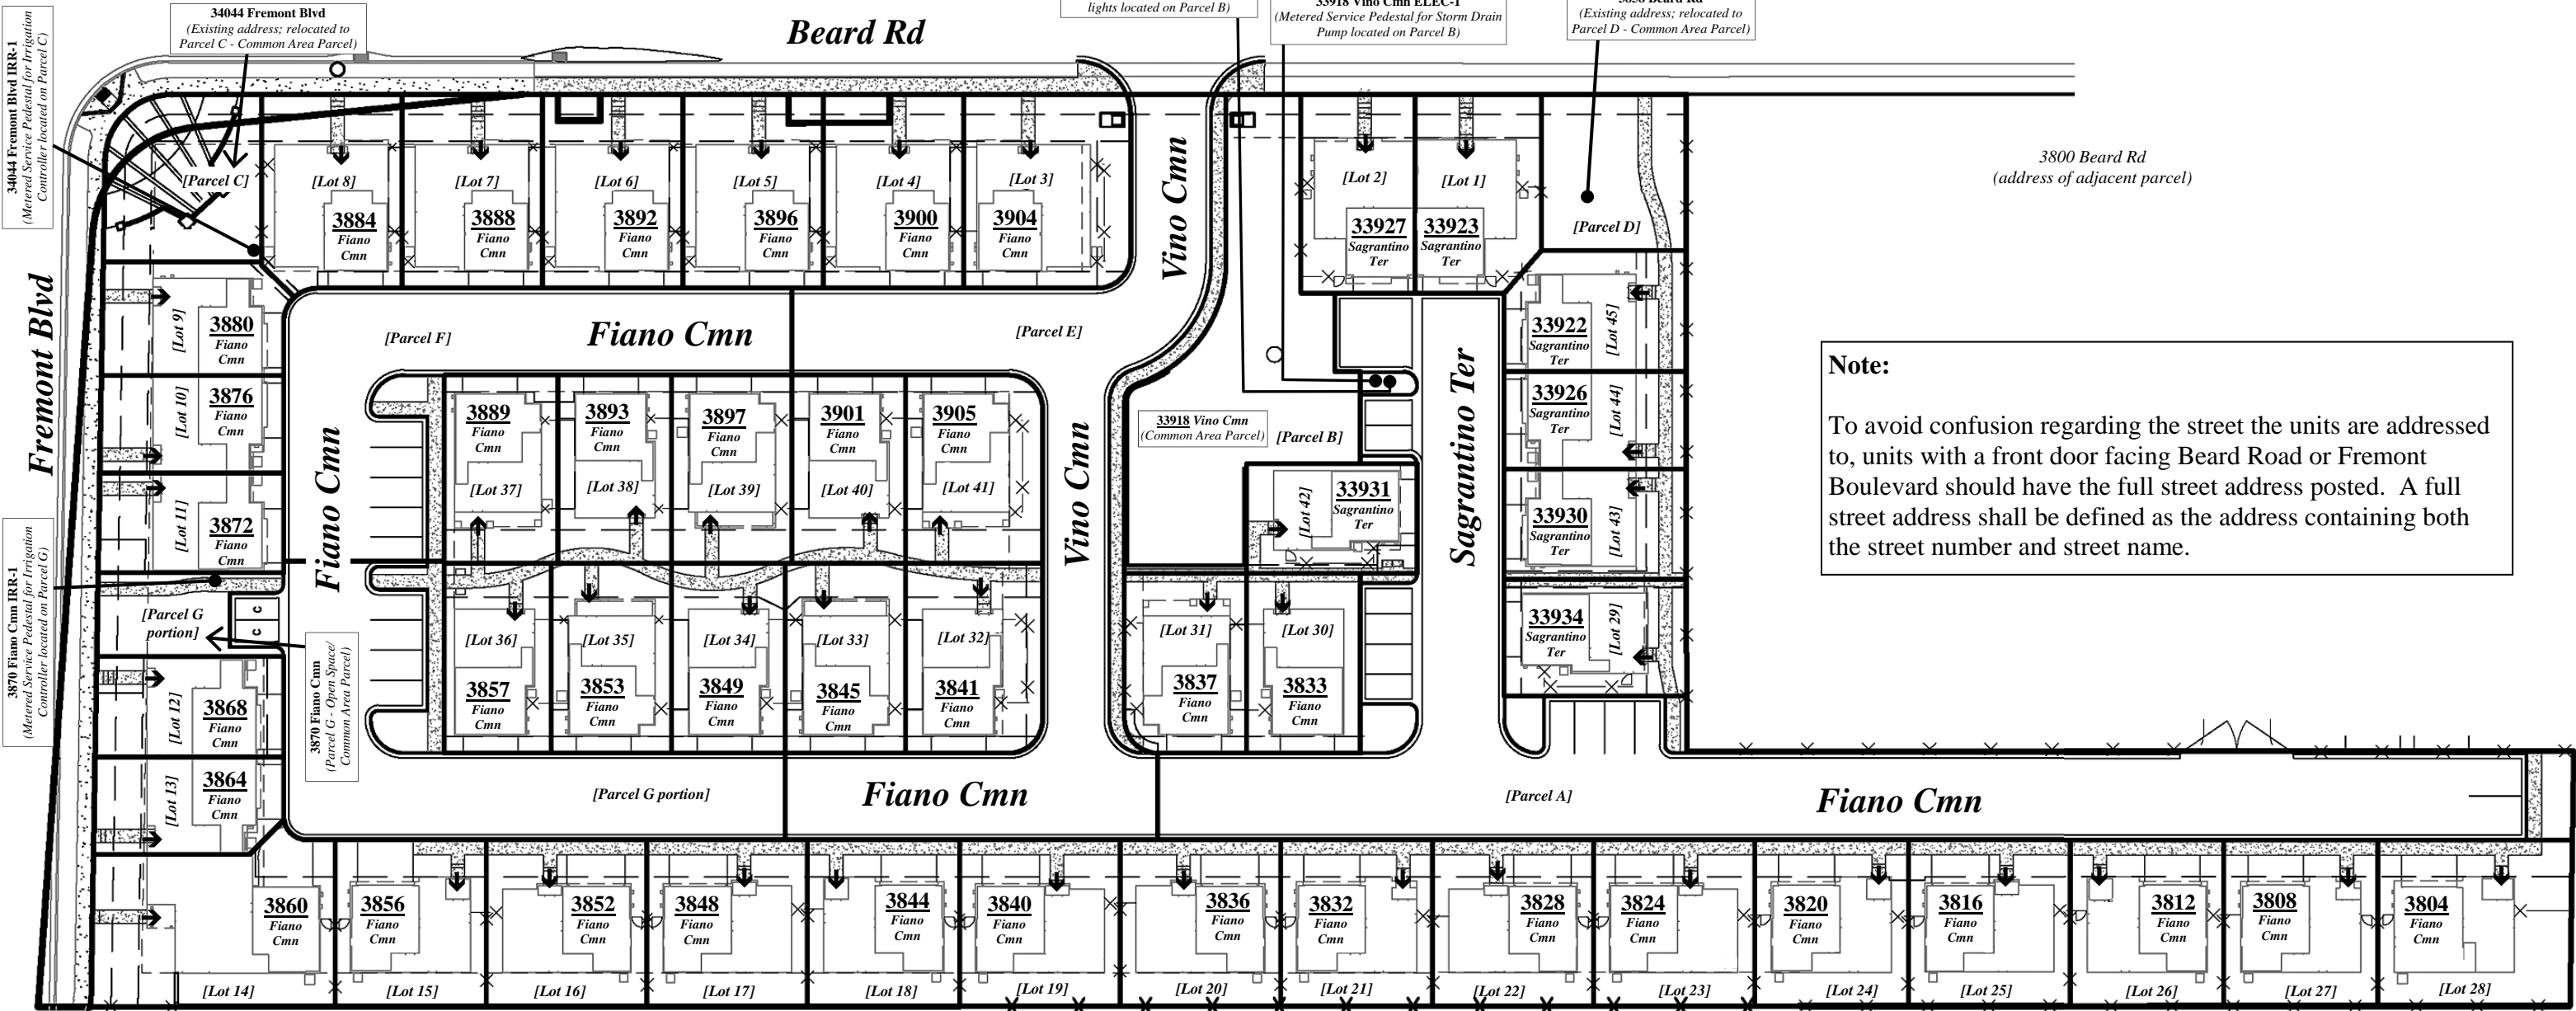

ADDRESS CHRONOLOGY

- Initial addressing at time of original development: date unknown
- Addressing of TR 8177 and relocation of two existing addresses (i.e., 34044 Fremont Blvd and 3858 Beard Rd): 4/9/2015 (RW)

LEGEND:

3804 Unit address

↑ Front door location

Note:

To avoid confusion regarding the street the units are addressed to, units with a front door facing Beard Road or Fremont Boulevard should have the full street address posted. A full street address shall be defined as the address containing both the street number and street name.