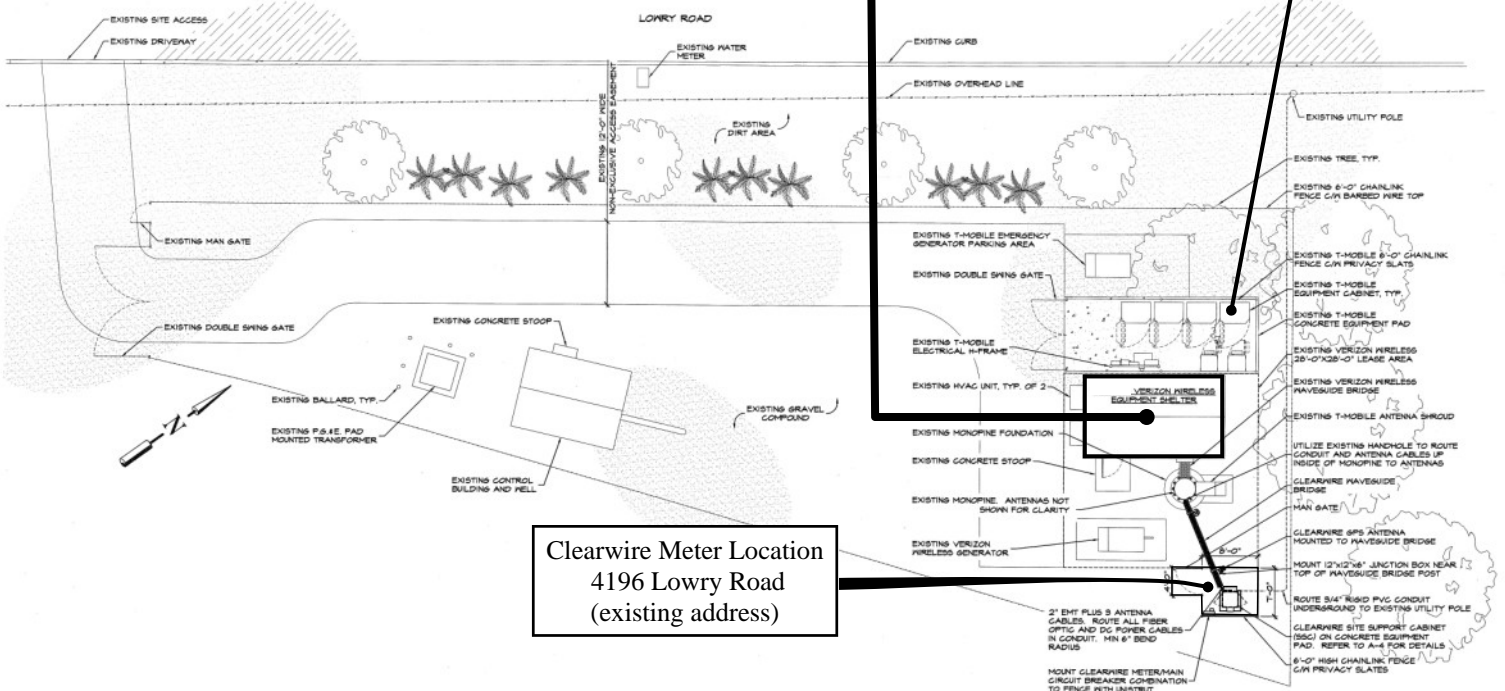

**FOR ADDRESSING PURPOSES ONLY**  
 SP48-0031 6/15/2010 RC

**OVERALL SITE PLAN**

**LOCATIONAL MAP**

**Addressing Chronology:**

- (1) T-Mobile PG&E meter address, 4194 Lowry Rd, issued on 4/23/2008. (Cell #1)
- (2) Clearwire PG&E meter address, 4196 Lowry Rd, issued on 4/2/2010.
- (3) Verizon PG&E meter address, 4194 Lowry Rd, Cell #2, issued on 6/15/2010.

**Verizon Meter Location**  
**4194 Lowry Road, Cell #2**  
 (new address)

**T-Mobile Meter Location**  
 4194 Lowry Road (cell #1)  
 (existing address)

**Clearwire Meter Location**  
 4196 Lowry Road  
 (existing address)

**COMPOUND SITE PLAN**