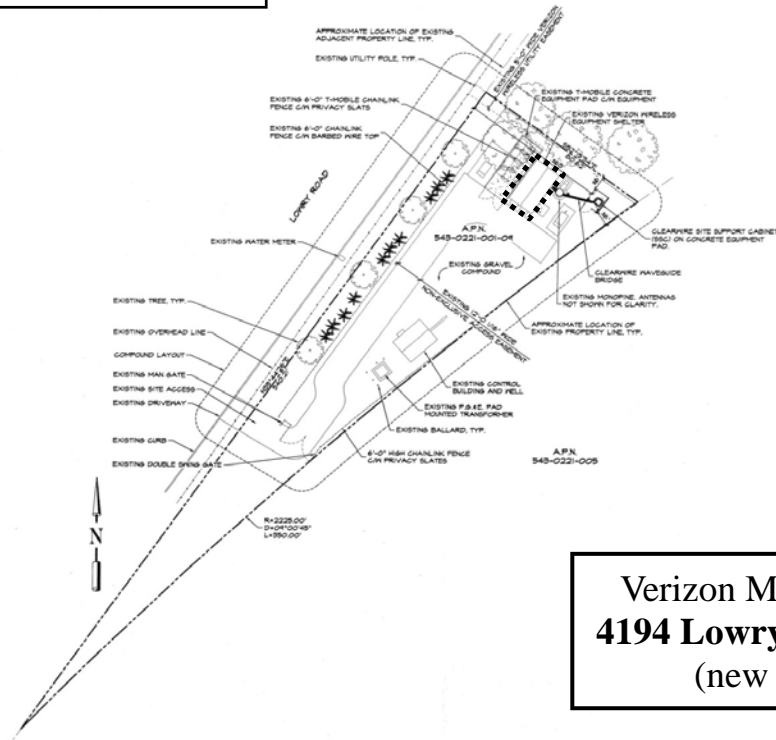

**FOR ADDRESSING PURPOSES ONLY**  
 SP48-0031 6/15/2010 RC

**OVERALL SITE PLAN**

**LOCATIONAL MAP**

**Addressing Chronology:**

- (1) T-Mobile PG&E meter address, 4194 Lowry Rd, issued on 4/23/2008. (Cell #1)
- (2) Clearwire PG&E meter address, 4196 Lowry Rd, issued on 4/2/2010.
- (3) Verizon PG&E meter address, 4194 Lowry Rd, Cell #2, issued on 6/15/2010.

**Verizon Meter Location**  
**4194 Lowry Road, Cell #2**  
 (new address)

**T-Mobile Meter Location**  
 4194 Lowry Road (cell #1)  
 (existing address)

**Clearwire Meter Location**  
 4196 Lowry Road  
 (existing address)

**COMPOUND SITE PLAN**