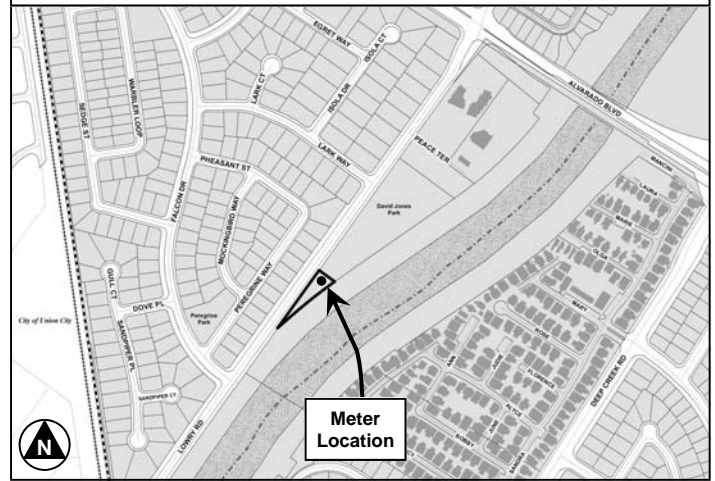

**FOR ADDRESSING PURPOSES ONLY**  
 SP48-0031 6/15/2010 RC

**OVERALL SITE PLAN**

**LOCATIONAL MAP**

**Addressing Chronology:**

- (1) T-Mobile PG&E meter address, 4194 Lowry Rd, issued on 4/23/2008. (Cell #1)
- (2) Clearwire PG&E meter address, 4196 Lowry Rd, issued on 4/2/2010.
- (3) Verizon PG&E meter address, 4194 Lowry Rd, Cell #2, issued on 6/15/2010.

**Verizon Meter Location**  
**4194 Lowry Road, Cell #2**  
 (new address)

**T-Mobile Meter Location**  
 4194 Lowry Road (cell #1)  
 (existing address)

**Clearwire Meter Location**  
 4196 Lowry Road  
 (existing address)

**COMPOUND SITE PLAN**