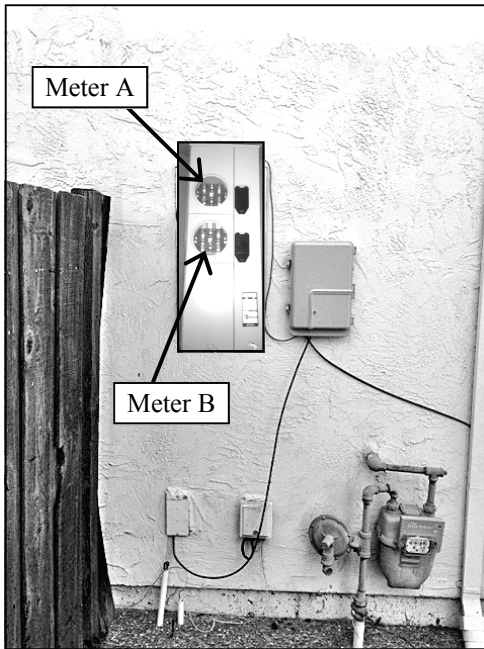

ADDRESS CHRONOLOGY

- Initial addressing at time of original development: 1987
- PG&E meter addressing to identify primary house meter and meter for electric vehicle charging station: 2/11/2013 (RW)

Meter location detail: Showing new panel for primary house meter (Meter A) and electric vehicle charging station meter (Meter B).

NEW - Meter addresses:

- Primary house meter: 3311 Willet Place Meter A
- Electric vehicle charging station meter: 3311 Willet Place Meter B