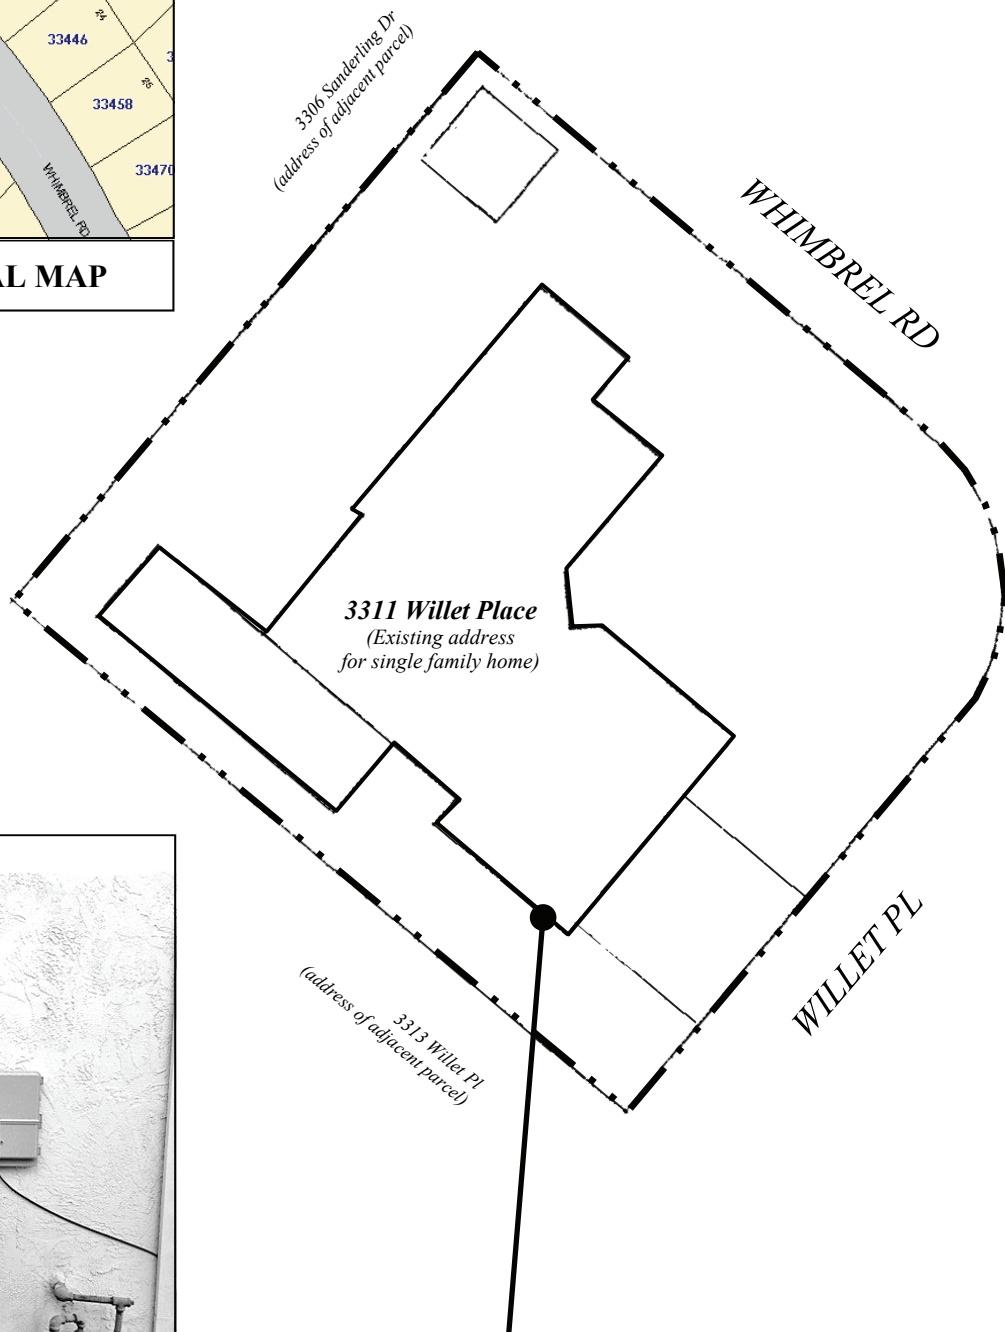

ADDRESS CHRONOLOGY

- Initial addressing at time of original development: 1987
- PG&E meter addressing to identify primary house meter and meter for electric vehicle charging station: 2/11/2013 (RW)

Meter location detail: Showing new panel for primary house meter (Meter A) and electric vehicle charging station meter (Meter B).

NEW - Meter addresses:

- Primary house meter: 3311 Willet Place Meter A
- Electric vehicle charging station meter: 3311 Willet Place Meter B