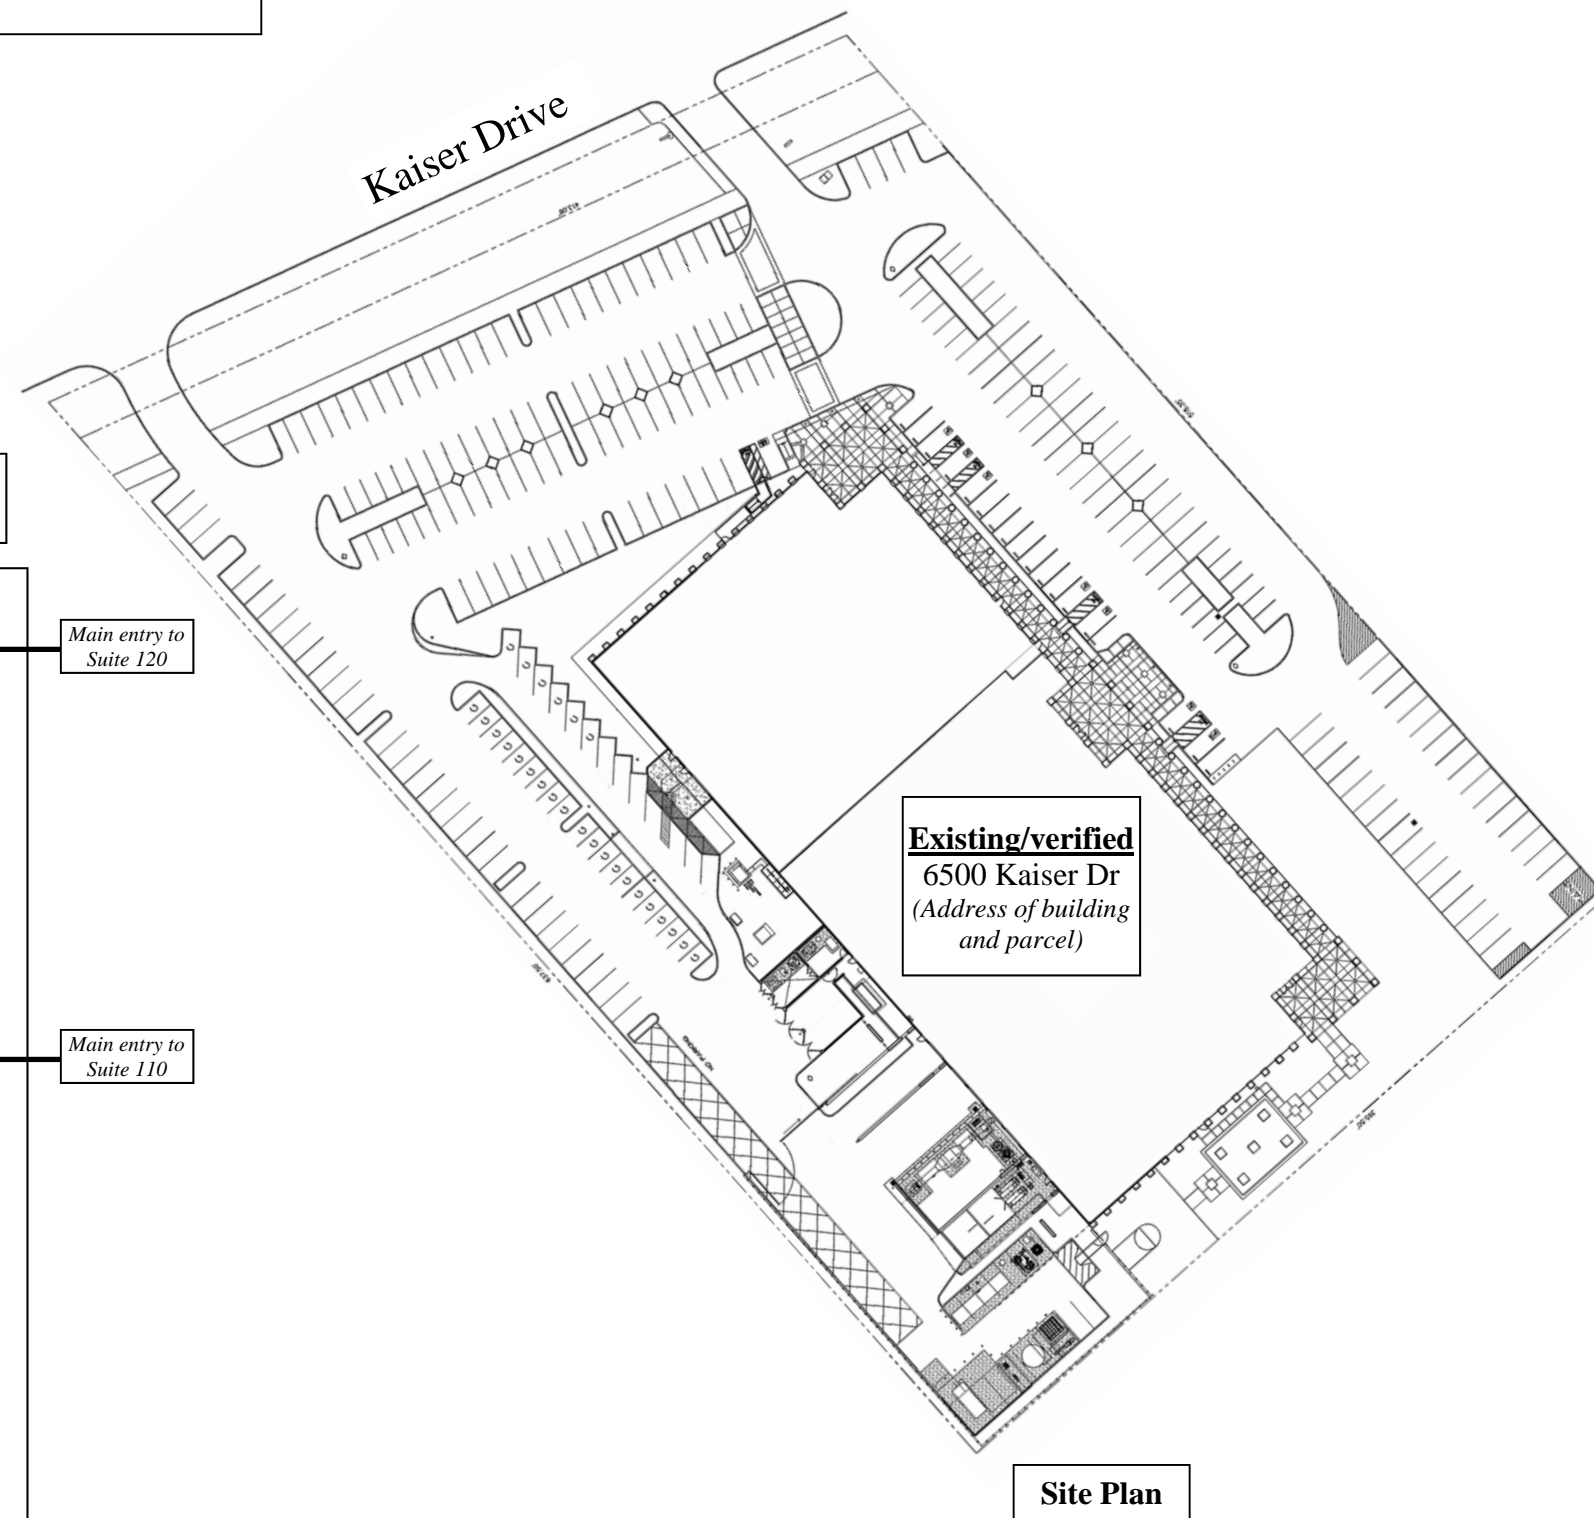

ADDRESS CHRONOLOGY

- Initial addressing at time of development: 1/12/1990 (JBC)
- Suite number assignment to three tenant spaces: 5/13/2014 (RW)

FOR ADDRESSING PURPOSES ONLY

SP42-0005 5/13/2014 (RW)

NOTE: Base address for all suites is 6500 Kaiser Drive (i.e., also known as the building and parcel address).