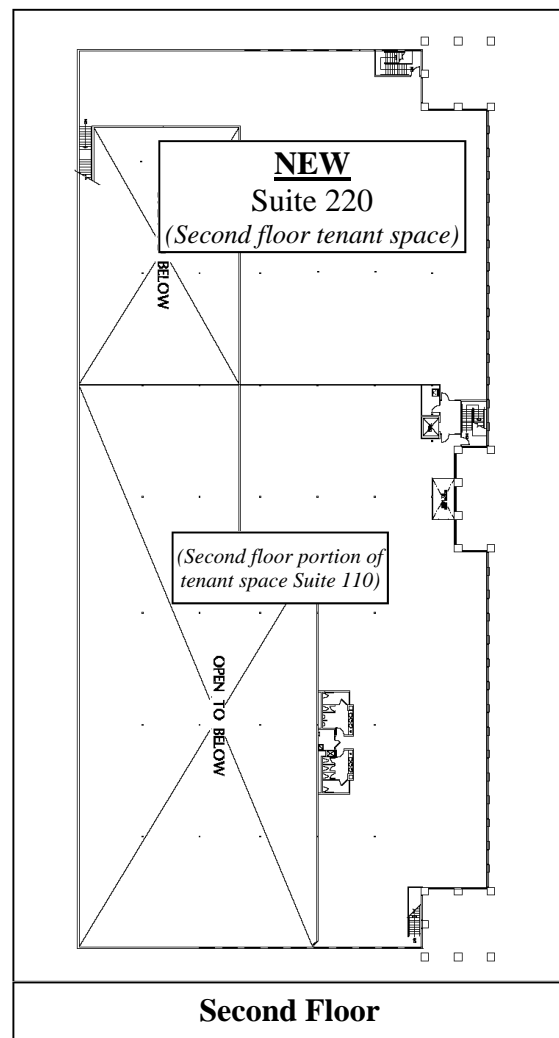

ADDRESS CHRONOLOGY

- Initial addressing at time of development: 1/12/1990 (JBC)
- Suite number assignment to three tenant spaces: 5/13/2014 (RW)

FOR ADDRESSING PURPOSES ONLY

SP42-0005 5/13/2014 (RW)

NOTE: Base address for all suites is 6500 Kaiser Drive (i.e., also known as the building and parcel address).