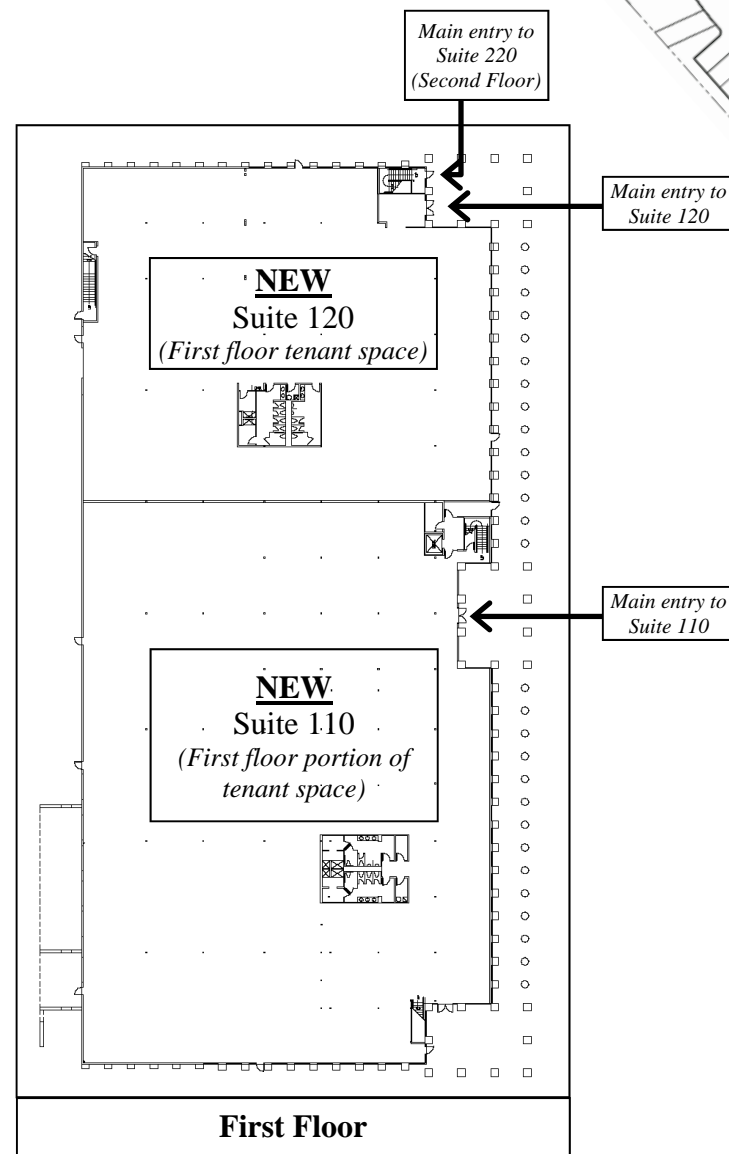

ADDRESS CHRONOLOGY

- Initial addressing at time of development: 1/12/1990 (JBC)
- Suite number assignment to three tenant spaces: 5/13/2014 (RW)

FOR ADDRESSING PURPOSES ONLY

SP42-0005 5/13/2014 (RW)

NOTE: Base address for all suites is 6500 Kaiser Drive (i.e., also known as the building and parcel address).