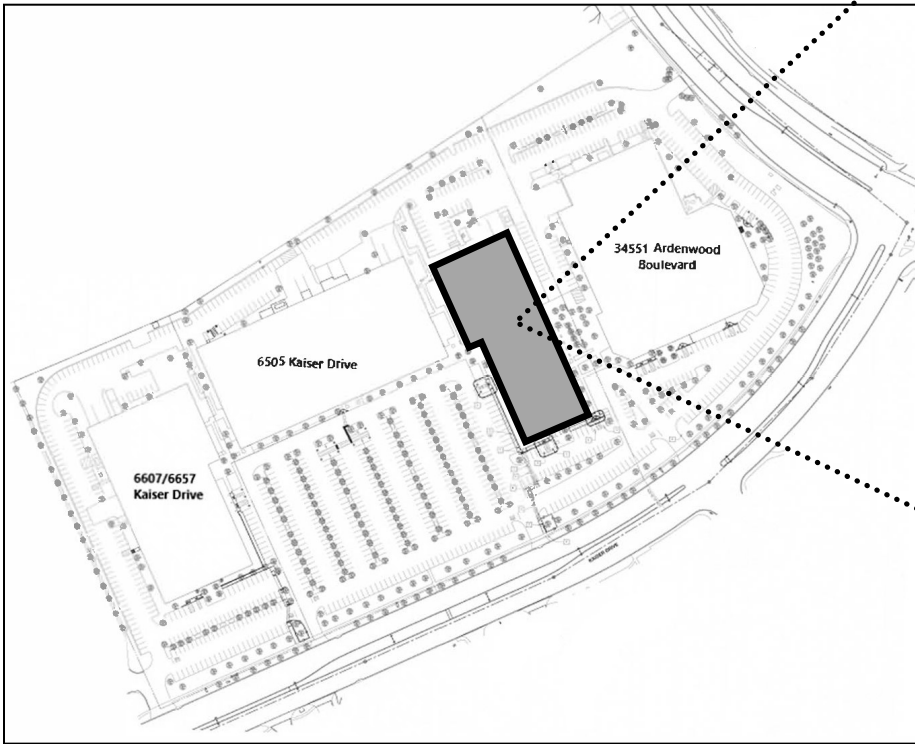

LOCATIONAL MAP

ADDRESS CHRONOLOGY

- Addresses issued at the time of development: 2/1/1985
- Tenant space address (i.e. 6473 Kaiser Dr) issued: 4/11/2001
- Verification of tenant space address (i.e. 6473 Kaiser Dr): 3/14/2022 (RC)

Legend

➔ Main Entrance

Verified Existing
6473 Kaiser Dr
(tenant space)

Verified Existing
6453 Kaiser Dr
(tenant space)

FOR ADDRESSING PURPOSES ONLY

SP42-004 3/14/2022 (RC)