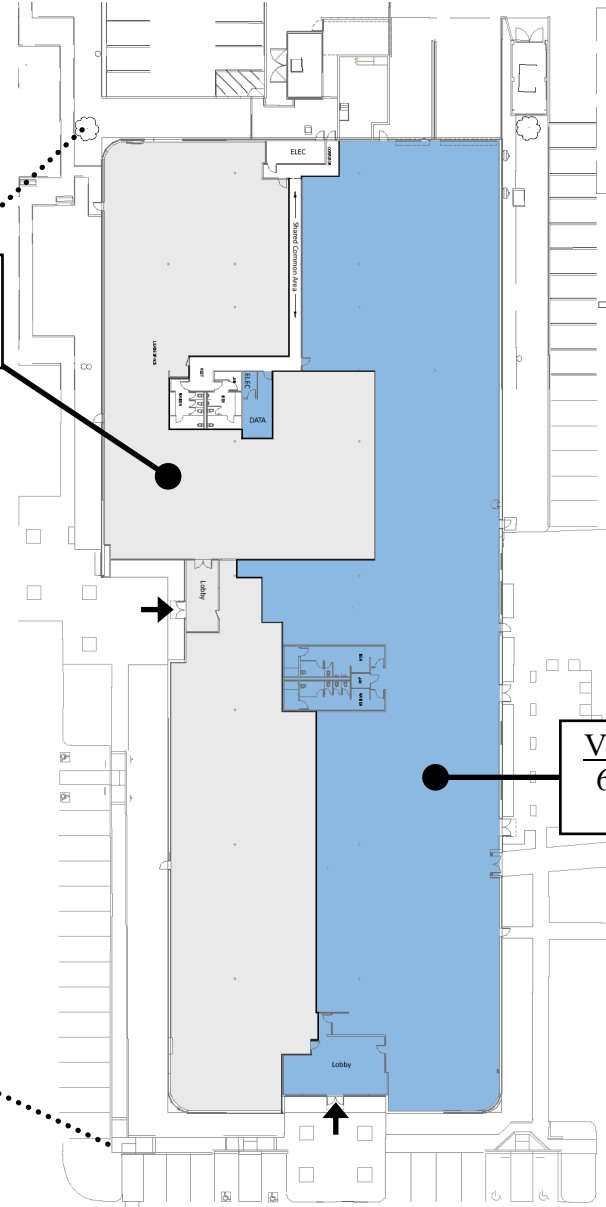

LOCATIONAL MAP

ADDRESS CHRONOLOGY

- Addresses issued at the time of development: 2/1/1985
- Tenant space address (i.e. 6473 Kaiser Dr) issued: 4/11/2001
- Verification of tenant space address (i.e. 6473 Kaiser Dr): 3/14/2022 (RC)

Legend

➔ Main Entrance

Verified Existing
6473 Kaiser Dr
(tenant space)

Verified Existing
6453 Kaiser Dr
(tenant space)

FOR ADDRESSING PURPOSES ONLY

SP42-004 3/14/2022 (RC)